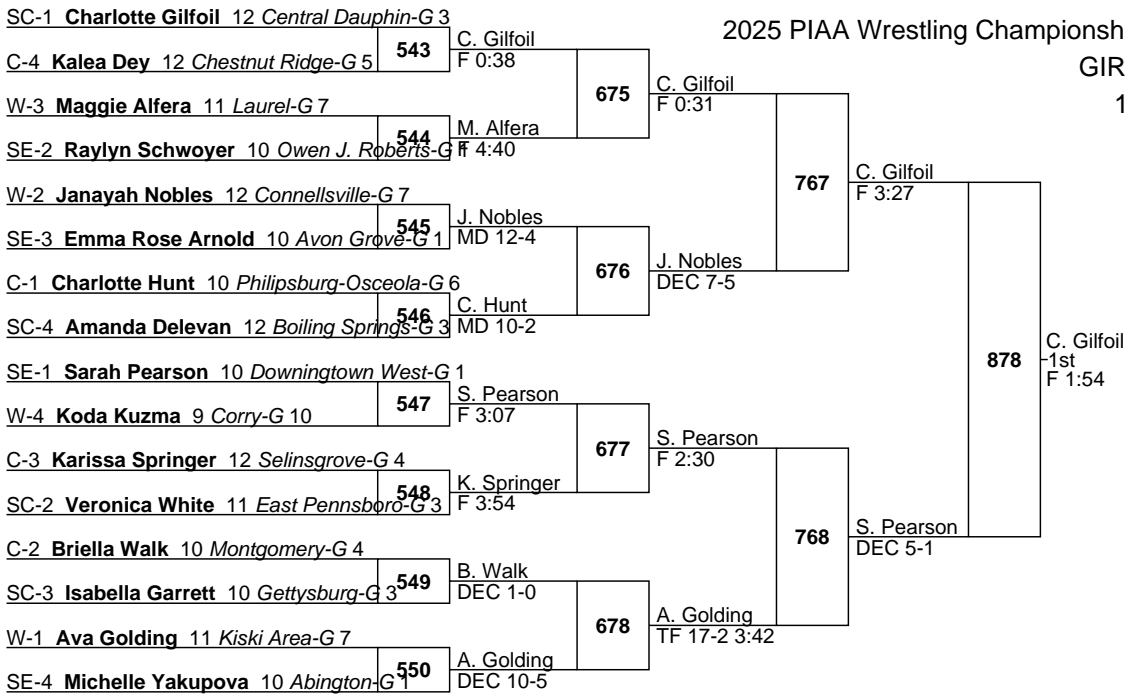

S. Davis
DEC 11-5

2025 PIAA Wrestling Championships

GIRLS

136

2025 PIAA Wrestling Championships

GIRLS

142

2025 PIAA Wrestling Championships