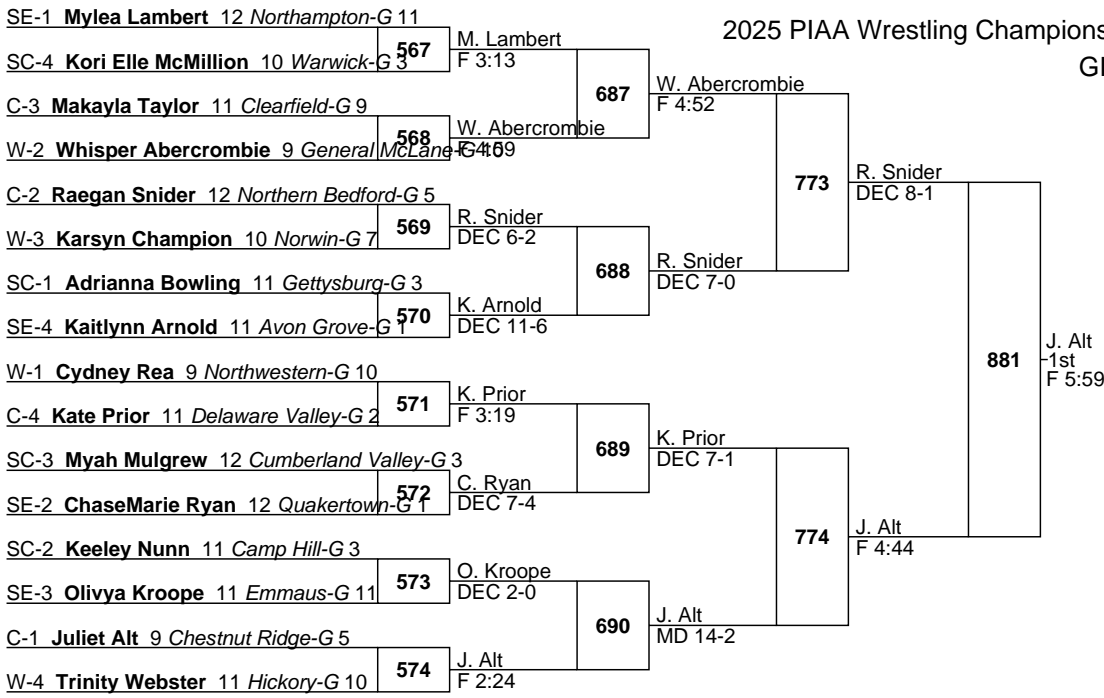

2025 PIAA Wrestling Championships

GIRLS

155