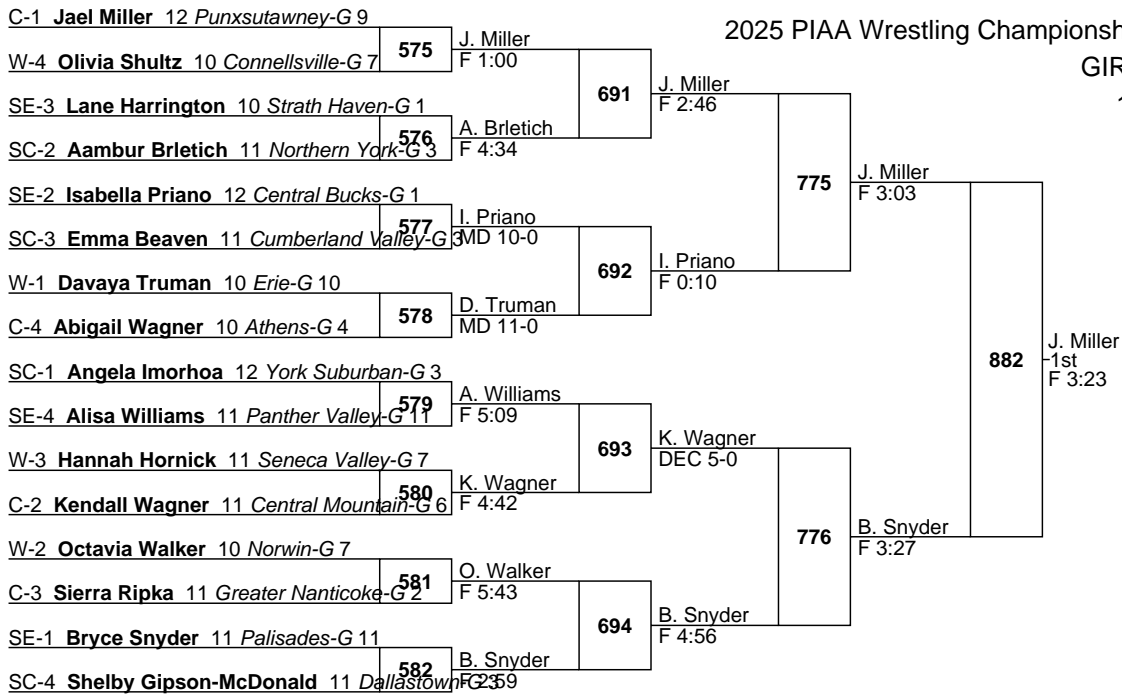

L. Raudabaugh F 3:44
857
880
 V. Lasure 1st TF 15-0 5:39

2025 PIAA Wrestling Championships

GIRLS

155

2025 PIAA Wrestling Championships

GIRLS

170

2025 PIAA Wrestling Championships