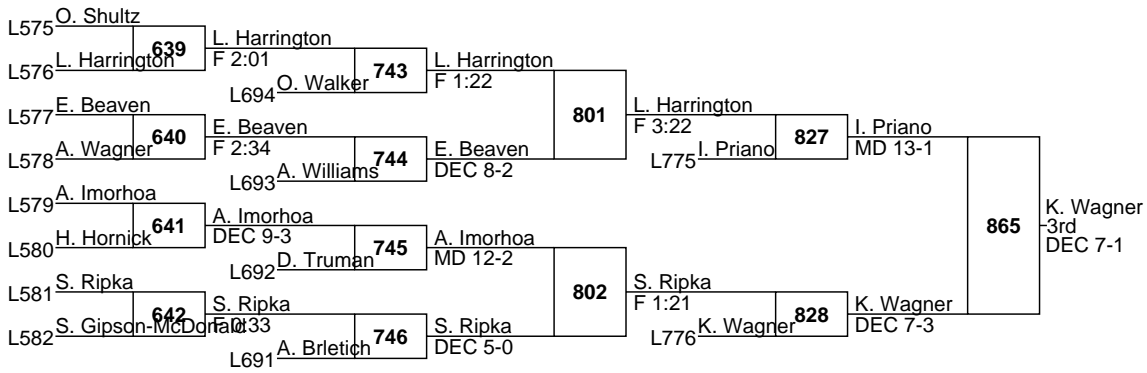

L. Raudabaugh F 3:44
857
880
 V. Lasure 1st TF 15-0 5:39

2025 PIAA Wrestling Championships

GIRLS

155

2025 PIAA Wrestling Championships

GIRLS

170

2025 PIAA Wrestling Championships