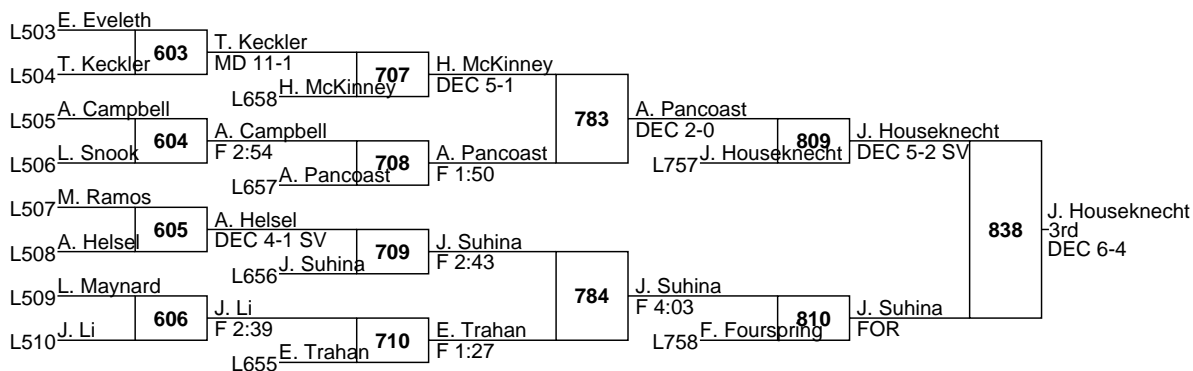

2025 PIAA Wrestling Championships

GIRLS

106