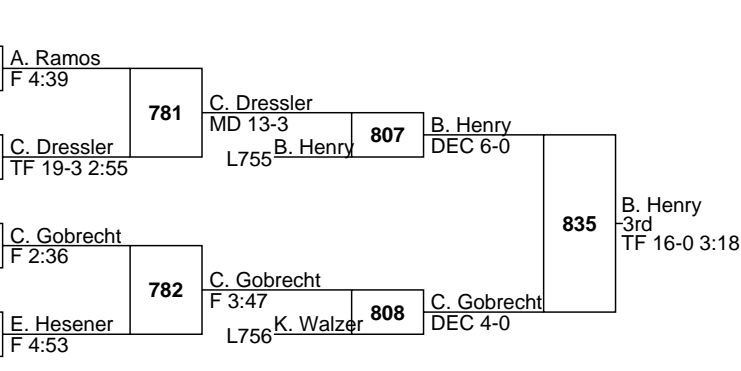

- L495 **K. Ebersole**
- L496 **B. Letters** **599**
- L497 **L. Young**
- L498 **J. Ritter** **600**
- L499 **E. Clark**
- L500 **N. Twigg** **601**
- L501 **A. Dersham**
- L502 **K. Hollinger** **602**
- L654 **A. Ramos** **703**
- L653 **C. Dressler** **704**
- L652 **C. Gobrecht** **705**
- L651 **E. Hesener** **706**
- L755 **B. Henry** **807**
- L756 **K. Walzer** **808**
- L781 **A. Ramos** **833**
- L782 **E. Hesener**