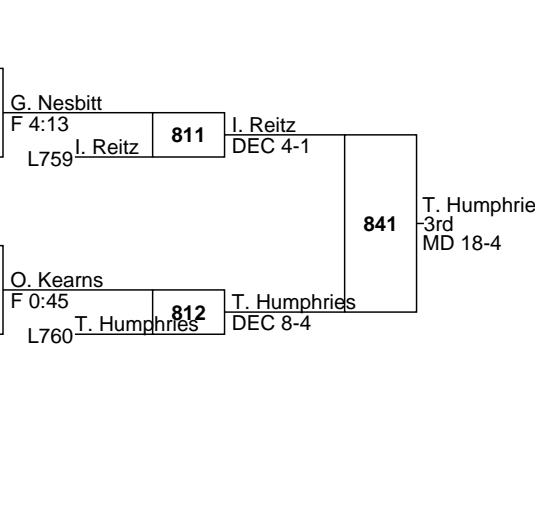

L511 E. Renninger 607 E. Renninger FOR

L512 J. Rodriguez 607 E. Renninger FOR

L513 T. Moore 608 G. Nesbitt MD 10-0

L514 G. Nesbitt 608 G. Nesbitt MD 10-0

L515 O. Kearns 609 O. Kearns F 2:13

L516 S. Ritterhouse 609 O. Kearns F 2:13

L517 G. Silva 610 A. Ierley F 1:24

L518 A. Ierley 610 A. Ierley F 1:24