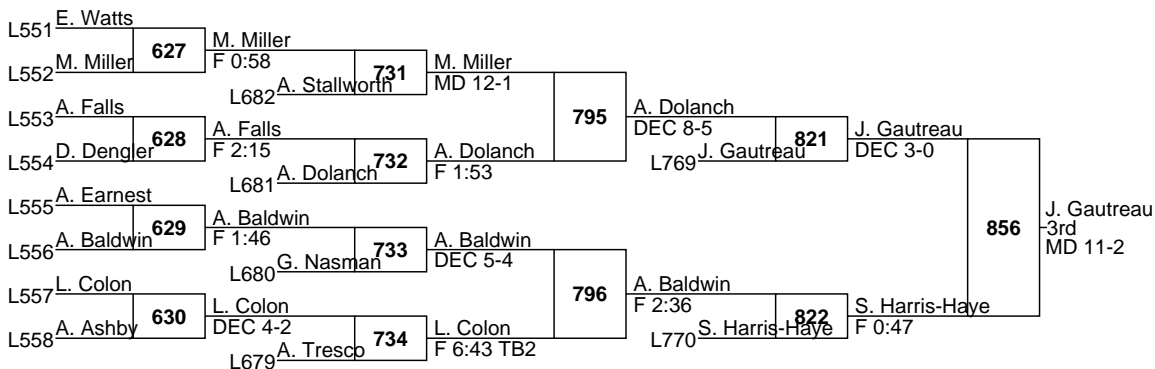

S. Davis
DEC 11-5

2025 PIAA Wrestling Championships

GIRLS

136

2025 PIAA Wrestling Championships

GIRLS

142

2025 PIAA Wrestling Championships