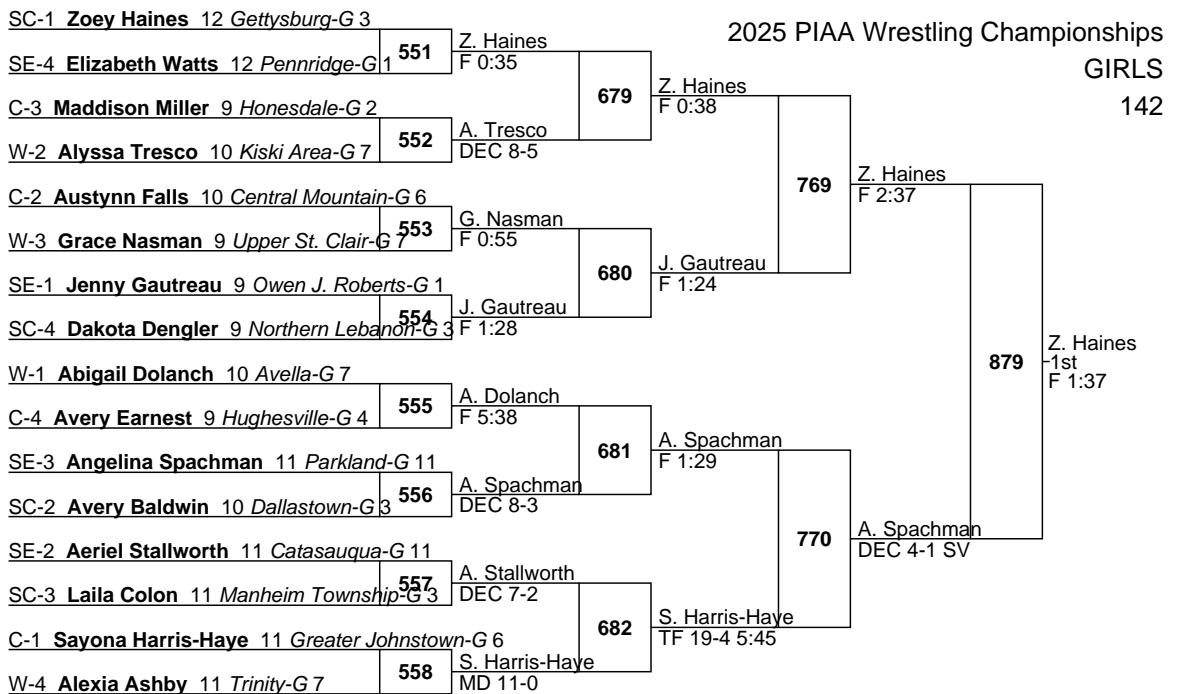

S. Davis
DEC 11-5

2025 PIAA Wrestling Championships

GIRLS

136

2025 PIAA Wrestling Championships

GIRLS

142

2025 PIAA Wrestling Championships