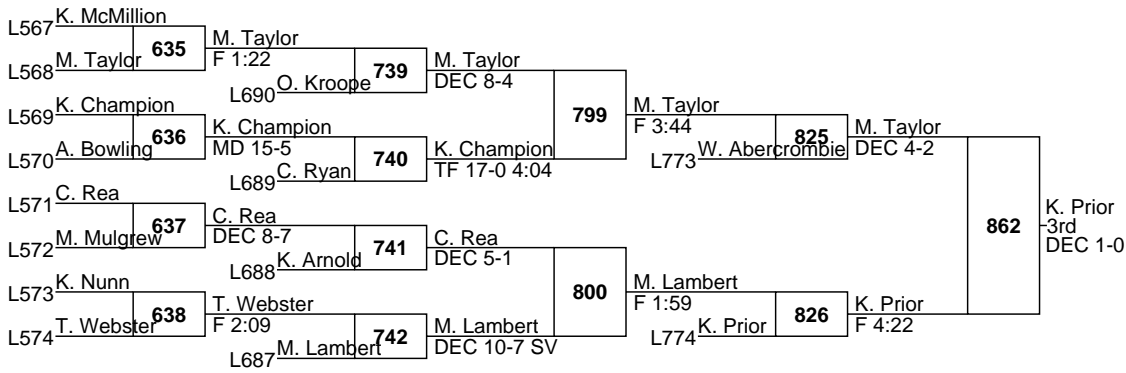

2025 PIAA Wrestling Championships

GIRLS

155