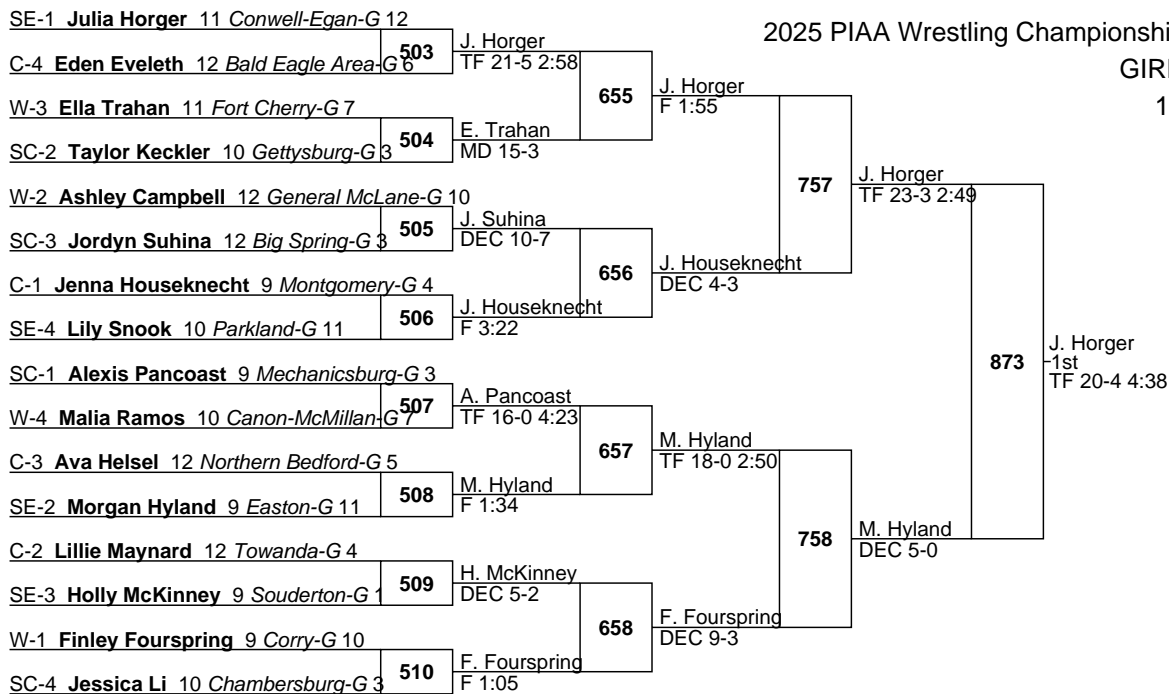

2025 PIAA Wrestling Championships

GIRLS

106