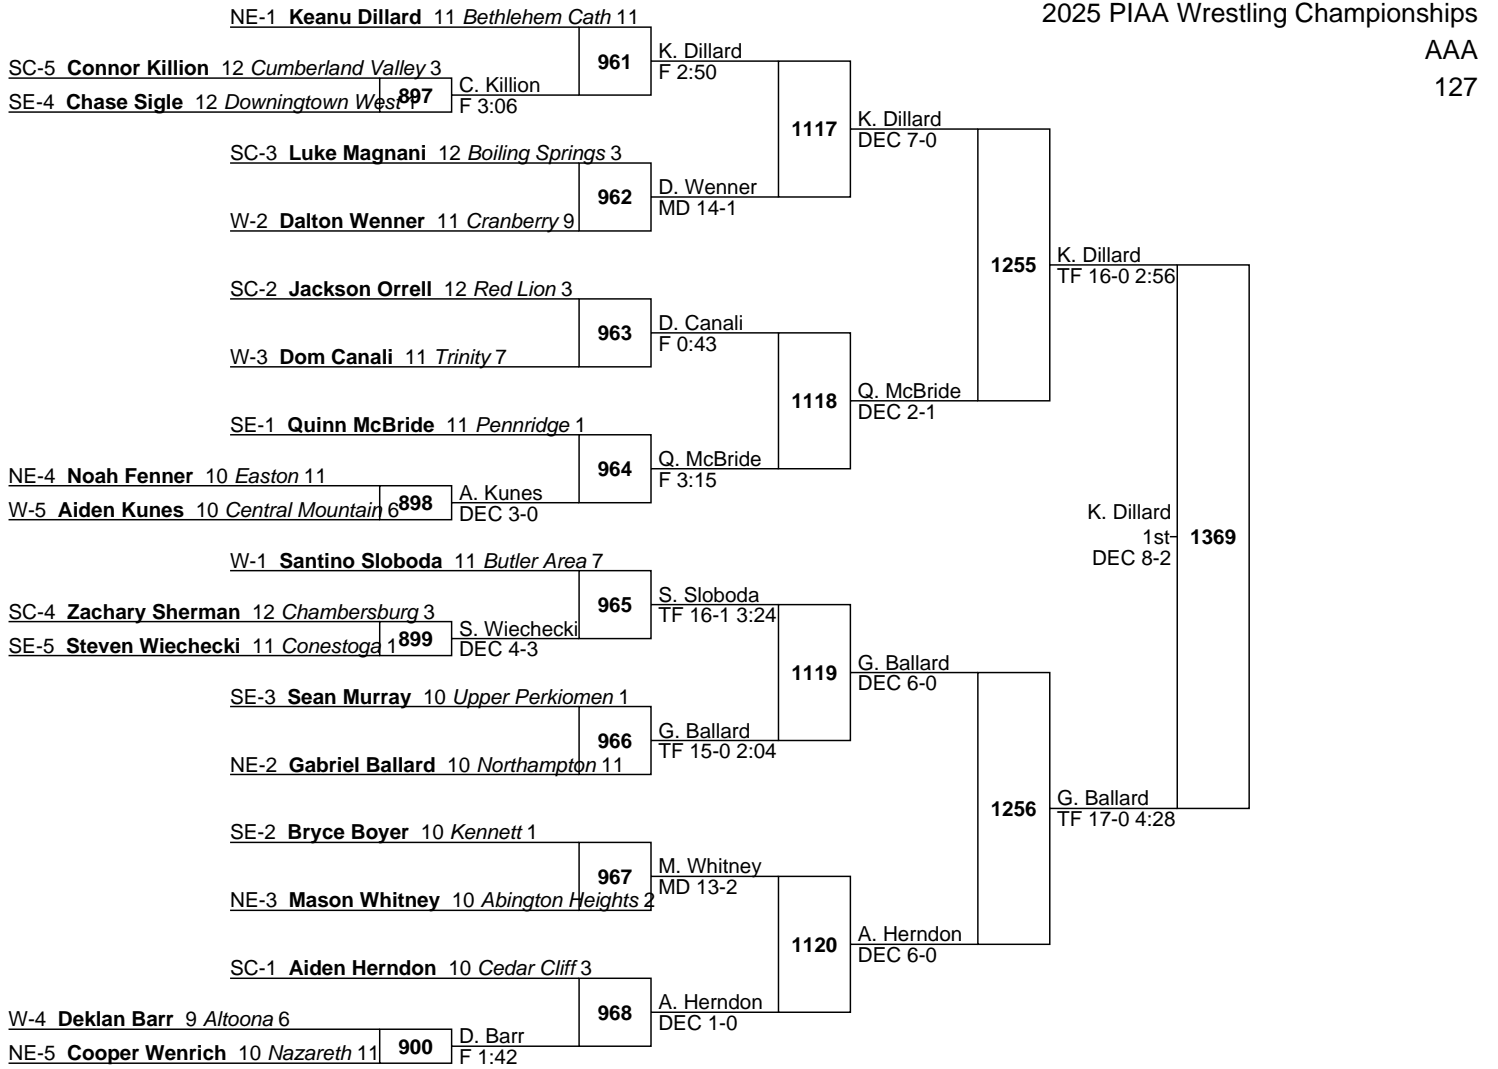

D. Barrett
DEC 4-2

2025 PIAA Wrestling Championships

AAA

121

L1305 E. Hewitt TF 20-4 4:45
 L1306 W. Yordy 1354 DEC 6-3
 E. Hewitt 5th DEC 13-11

L1279 M. Loss TF 16-1 1:53
 L1280 N. Rice FOR
 M. Loss 7th FOR