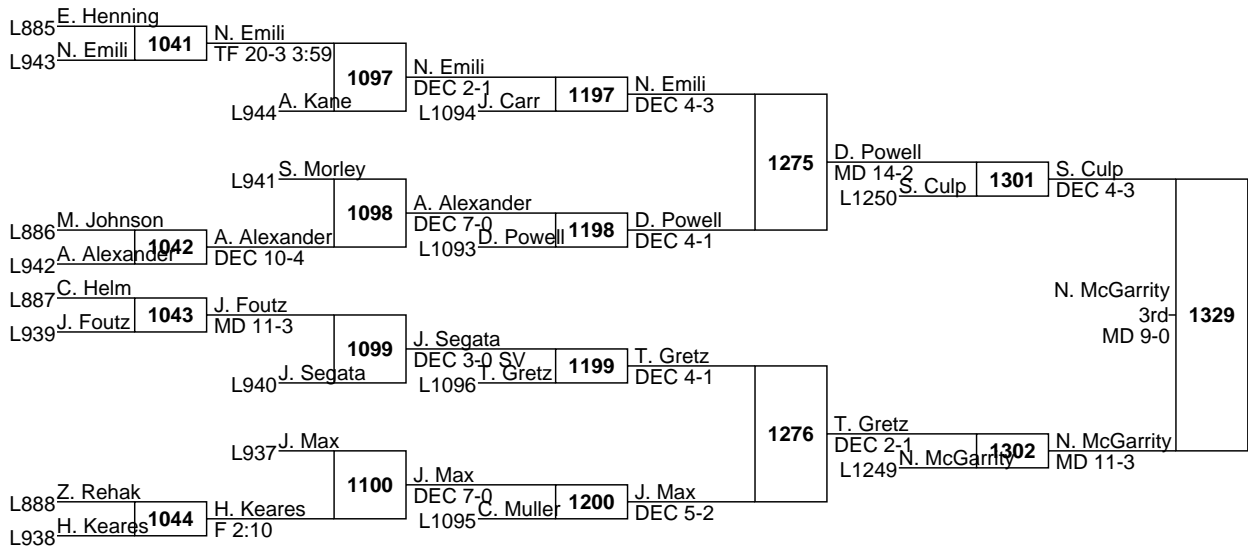

W-1 **Nicholas McGarrity** 10 *Peters Township* 7

L1301 D. Powell DEC 4-8 (1328)
 L1302 T. Gretz MD 11-3 F 0:44

L1275 N. Emili MD 14-2 (1327)
 L1276 J. Max DEC 2-1 DEC 10-7

SE-1 **Dominick Morrison** 10 *Hatboro-Horsham* 1