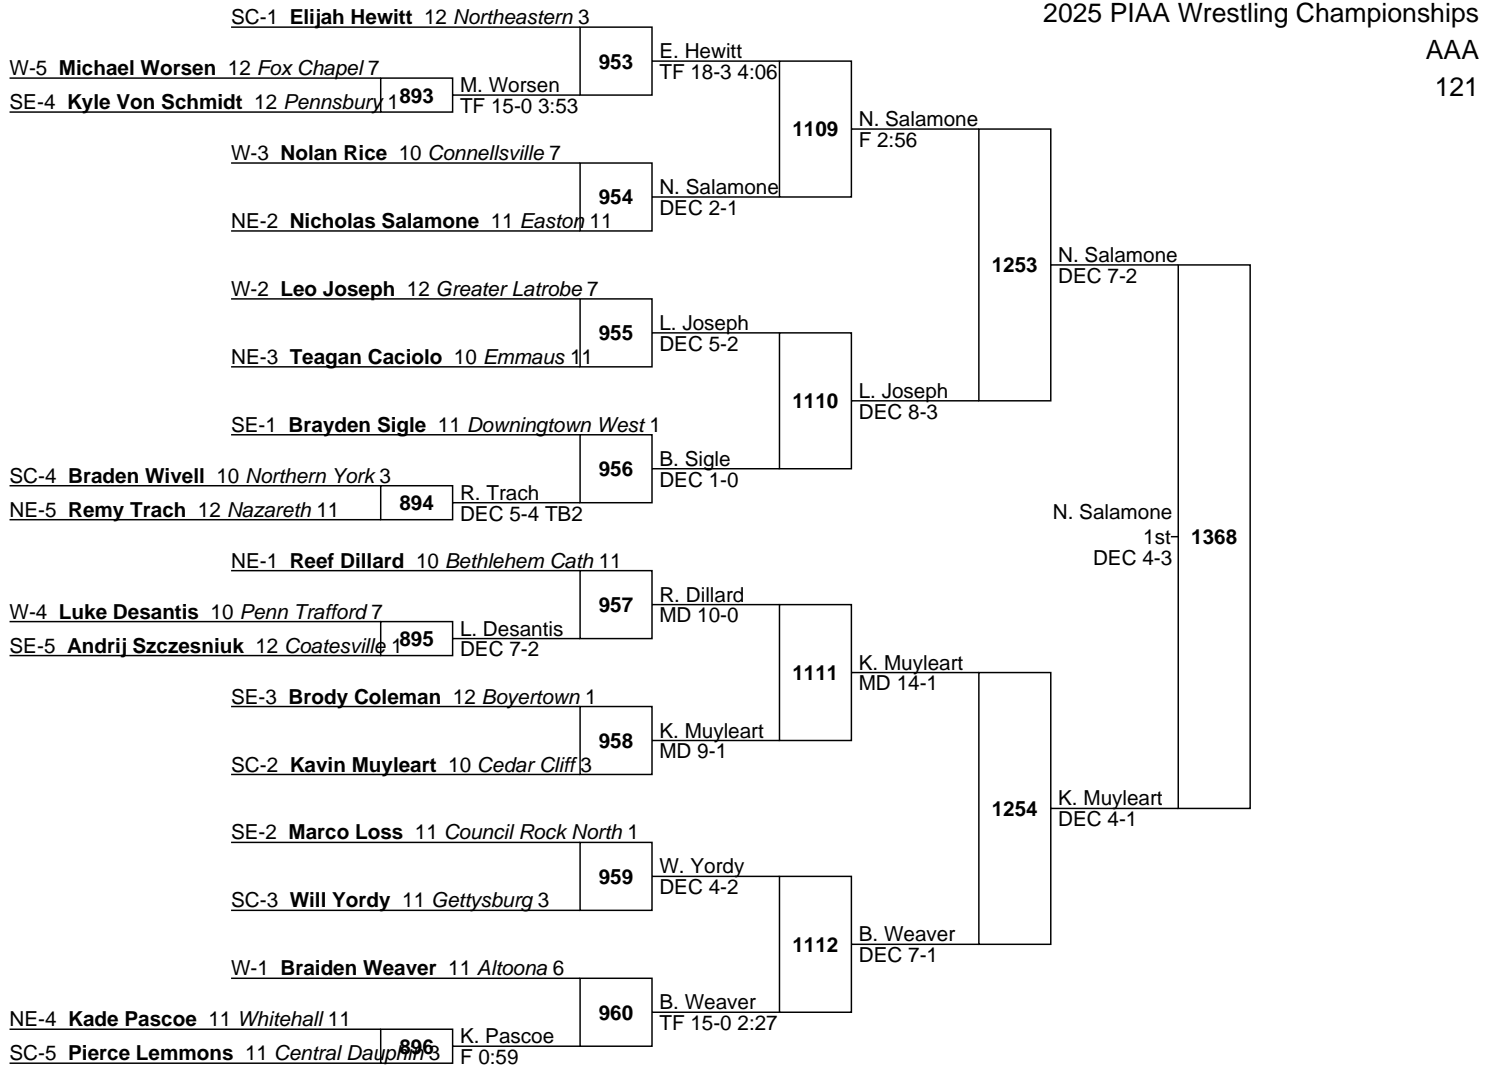

2025 PIAA Wrestling Championships

AAA

121

L1305 E. Hewitt TF 20-4 4:45
L1306 W. Yordy 1354 DEC 6-3
E. Hewitt 5th DEC 13-11

L1279 M. Loss TF 16-1 1:53
L1280 N. Rice FOR
M. Loss 7th FOR