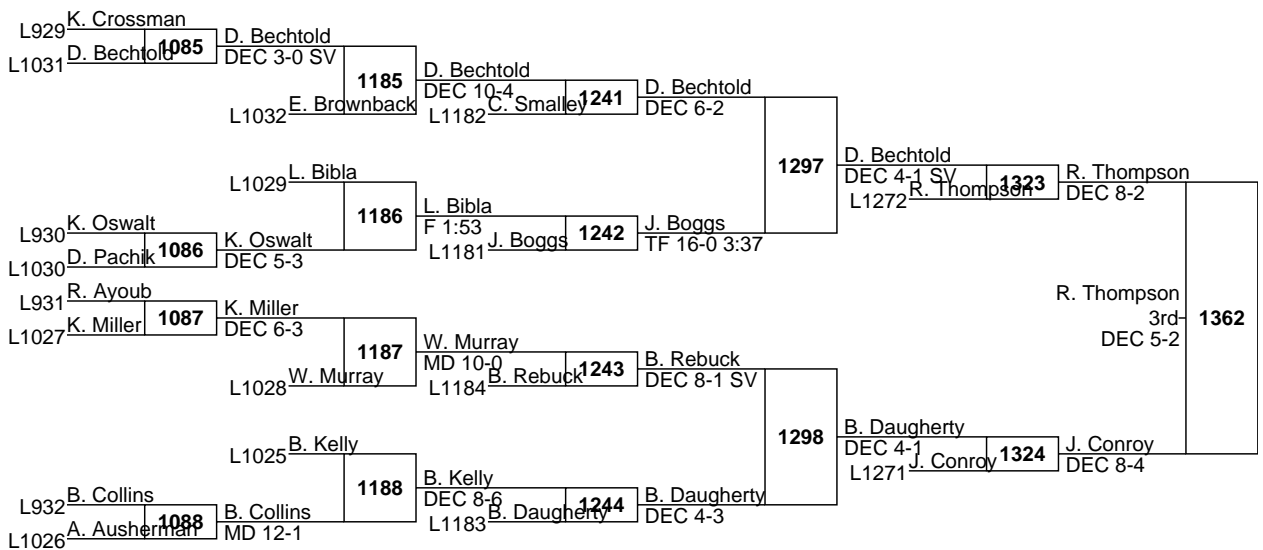

L1323 **D. Bechtold** DEC 8-2
L1324 **B. Daugherty** DEC 8-4

B. Daugherty
5th
DEC 7-0

L1297 **J. Boggs** DEC 4-1
L1298 **B. Rebeck** DEC 4-1

J. Boggs
7th
MD 14-6