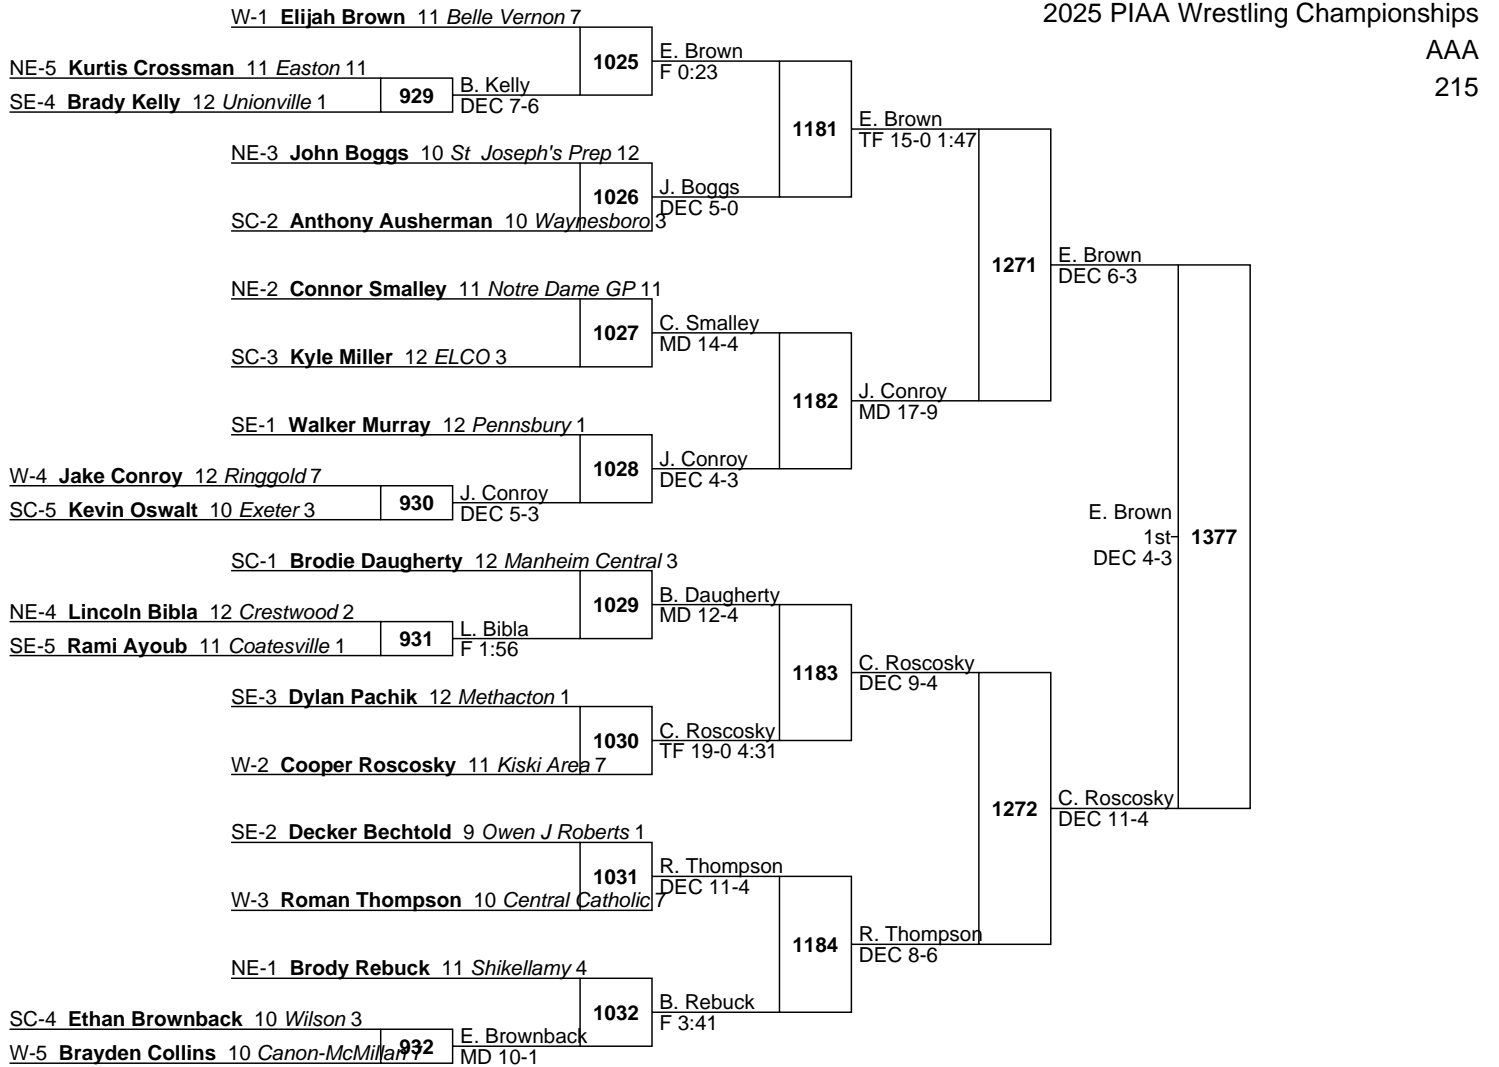

L1295 M. Gray vs. M. Gray
DEC 6-0 7th
L1296 M. Spielman vs. F 0:50
DEC 6-1

L1323 **D. Bechtold** DEC 8-2
 L1324 **B. Daugherty** DEC 8-4

B. Daugherty
 5th
 DEC 7-0

L1297 **J. Boggs** DEC 4-1
 L1298 **B. Rebeck** DEC 4-1