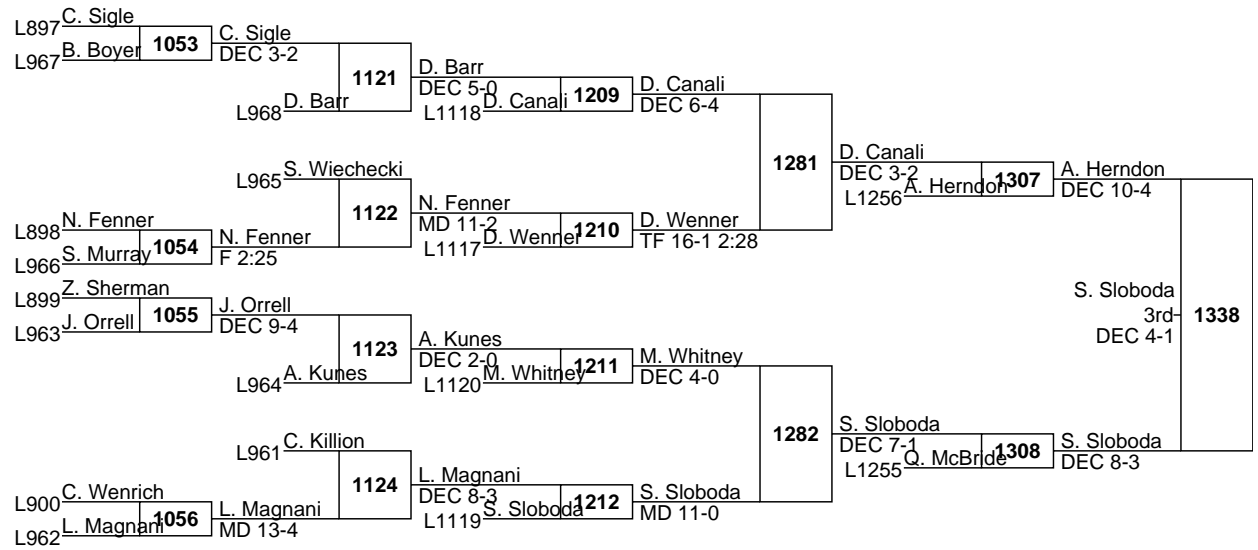

D. Barrett
DEC 4-2

2025 PIAA Wrestling Championships

AAA

121

L1305 E. Hewitt TF 20-4 4:45
 L1306 W. Yordy 1354 DEC 6-3
 E. Hewitt 5th DEC 13-11

L1279 M. Loss TF 16-1 1:53
 L1280 N. Rice FOR
 M. Loss 7th FOR