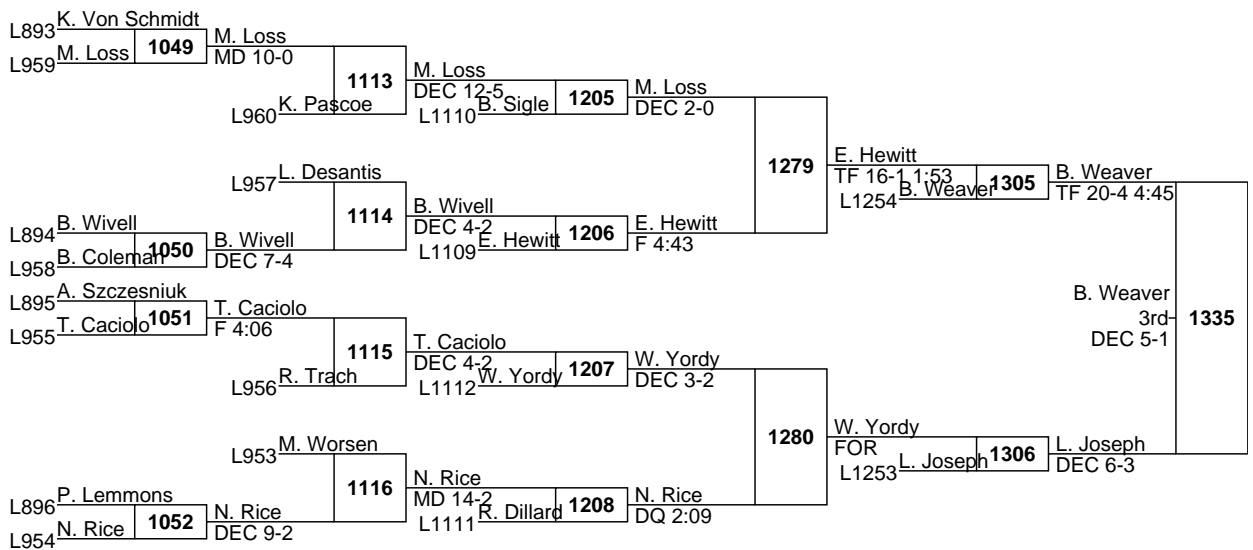

2025 PIAA Wrestling Championships

AAA

121

L1305 E. Hewitt TF 20-4 4:45
L1306 W. Yordy 1354 DEC 6-3
E. Hewitt 5th DEC 13-11

L1279 M. Loss TF 16-1 1:53
L1280 N. Rice FOR
M. Loss 7th FOR