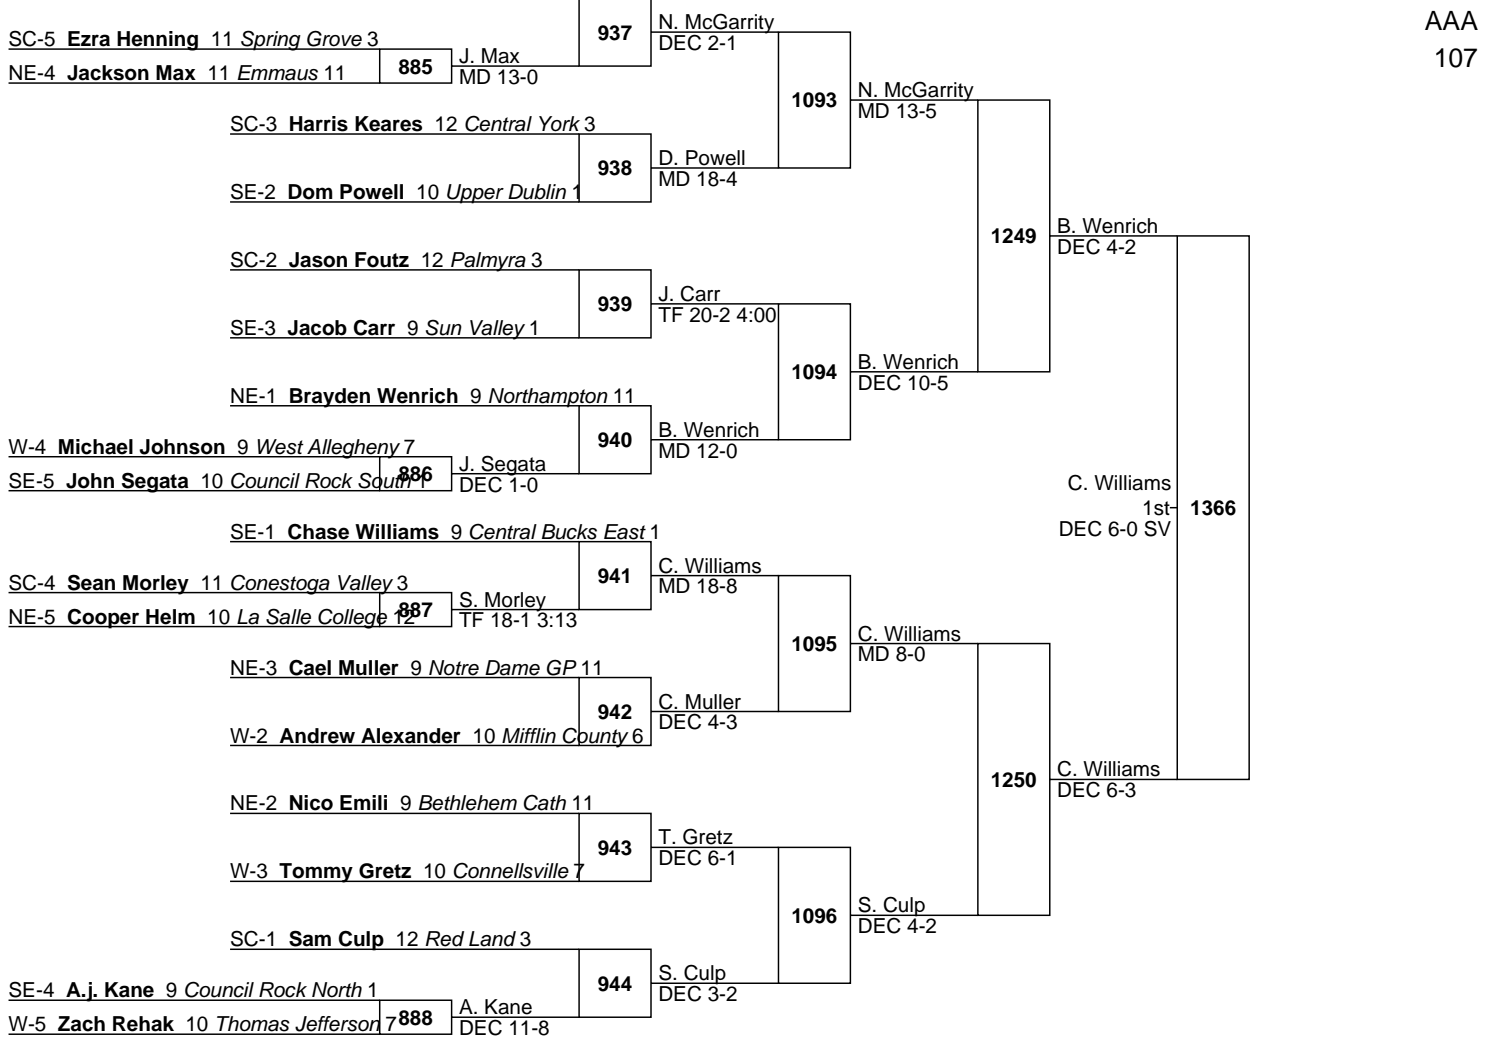

W-1 **Nicholas McGarrity** 10 *Peters Township* 7

L1301 D. Powell DEC 4-8 (1328)
 L1302 T. Gretz MD 11-3 F 0:44

L1275 N. Emili MD 14-2 (1327)
 L1276 J. Max DEC 2-1 DEC 10-7

SE-1 **Dominick Morrison** 10 *Hatboro-Horsham* 1