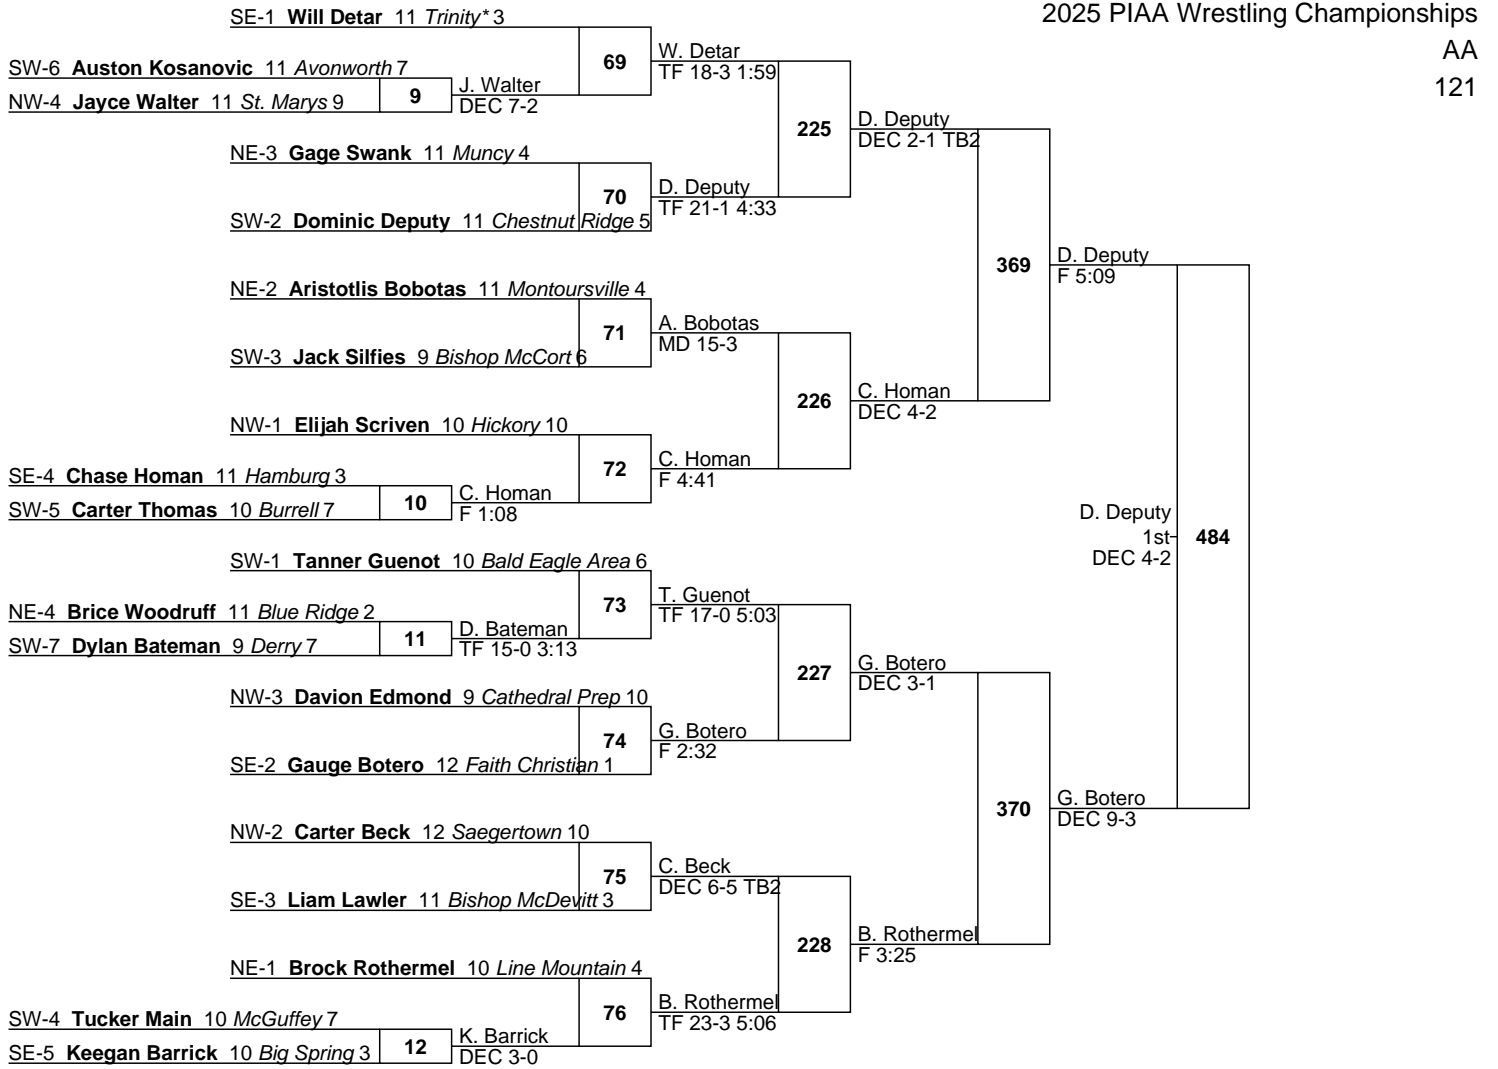

L421 B. Rothermel DEC 3-2 UTB
L422 C. Homan F 3:41
L395 L. Lawler MD 9-0
L396 T. Guenot DEF 4:50

B. Rothermel 5th DEC 7-0
W. Detar 3rd F 1:44
E. Scriven F 3:41
L. Lawler 7th FOR