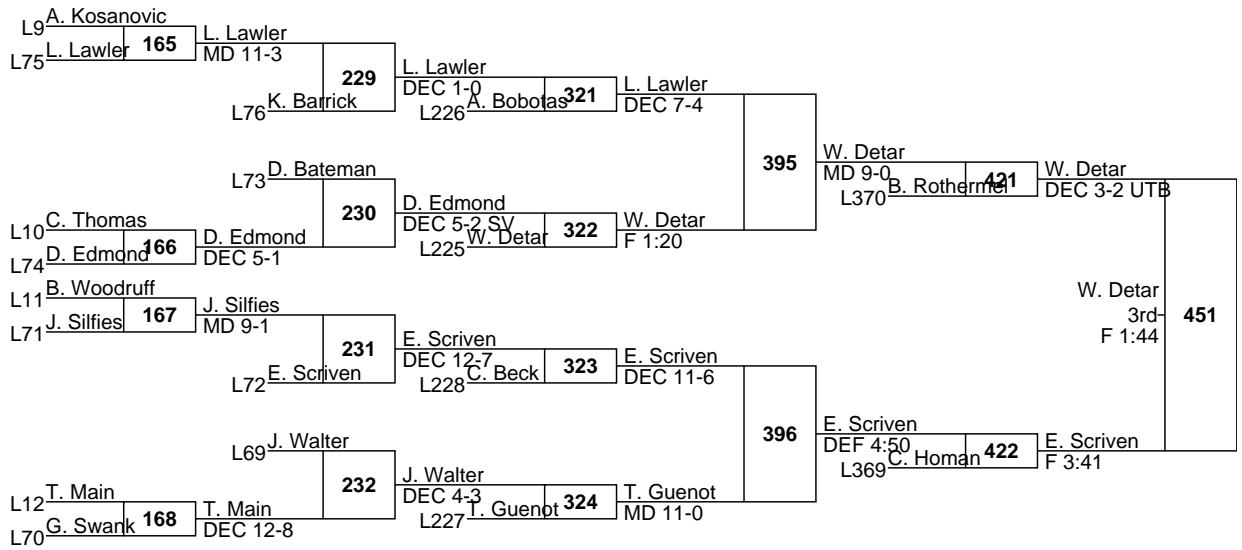

L421 B. Rothermel DEC 3-2 UTB
L422 C. Homan F 3:41
L395 L. Lawler MD 9-0
L396 T. Guenot DEF 4:50

B. Rothermel 5th DEC 7-0
W. Detar 3rd F 1:44
E. Scriven F 3:41
L. Lawler 7th FOR