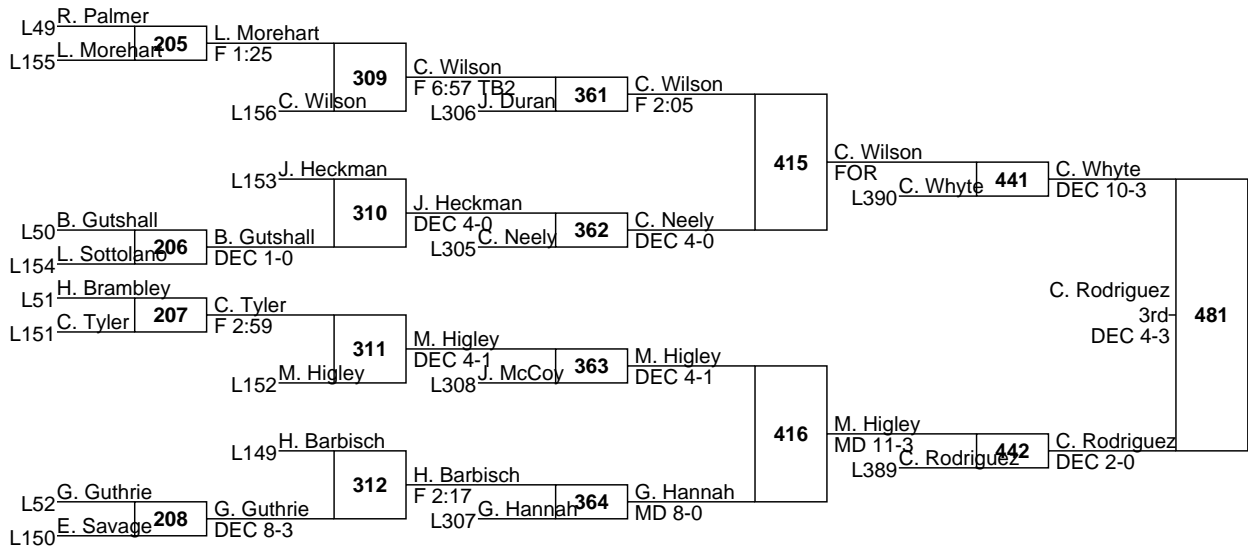

L441 C. Wilson (DEC 10-3) vs M. Higley (5th) (DEC 4-0)

L442 M. Higley (DEC 2-0) vs M. Higley (DEC 4-0)

L415 C. Neely (FOR) vs G. Hannah (7th) (FOR)

L416 G. Hannah (MD 11-3) vs G. Hannah (FOR)