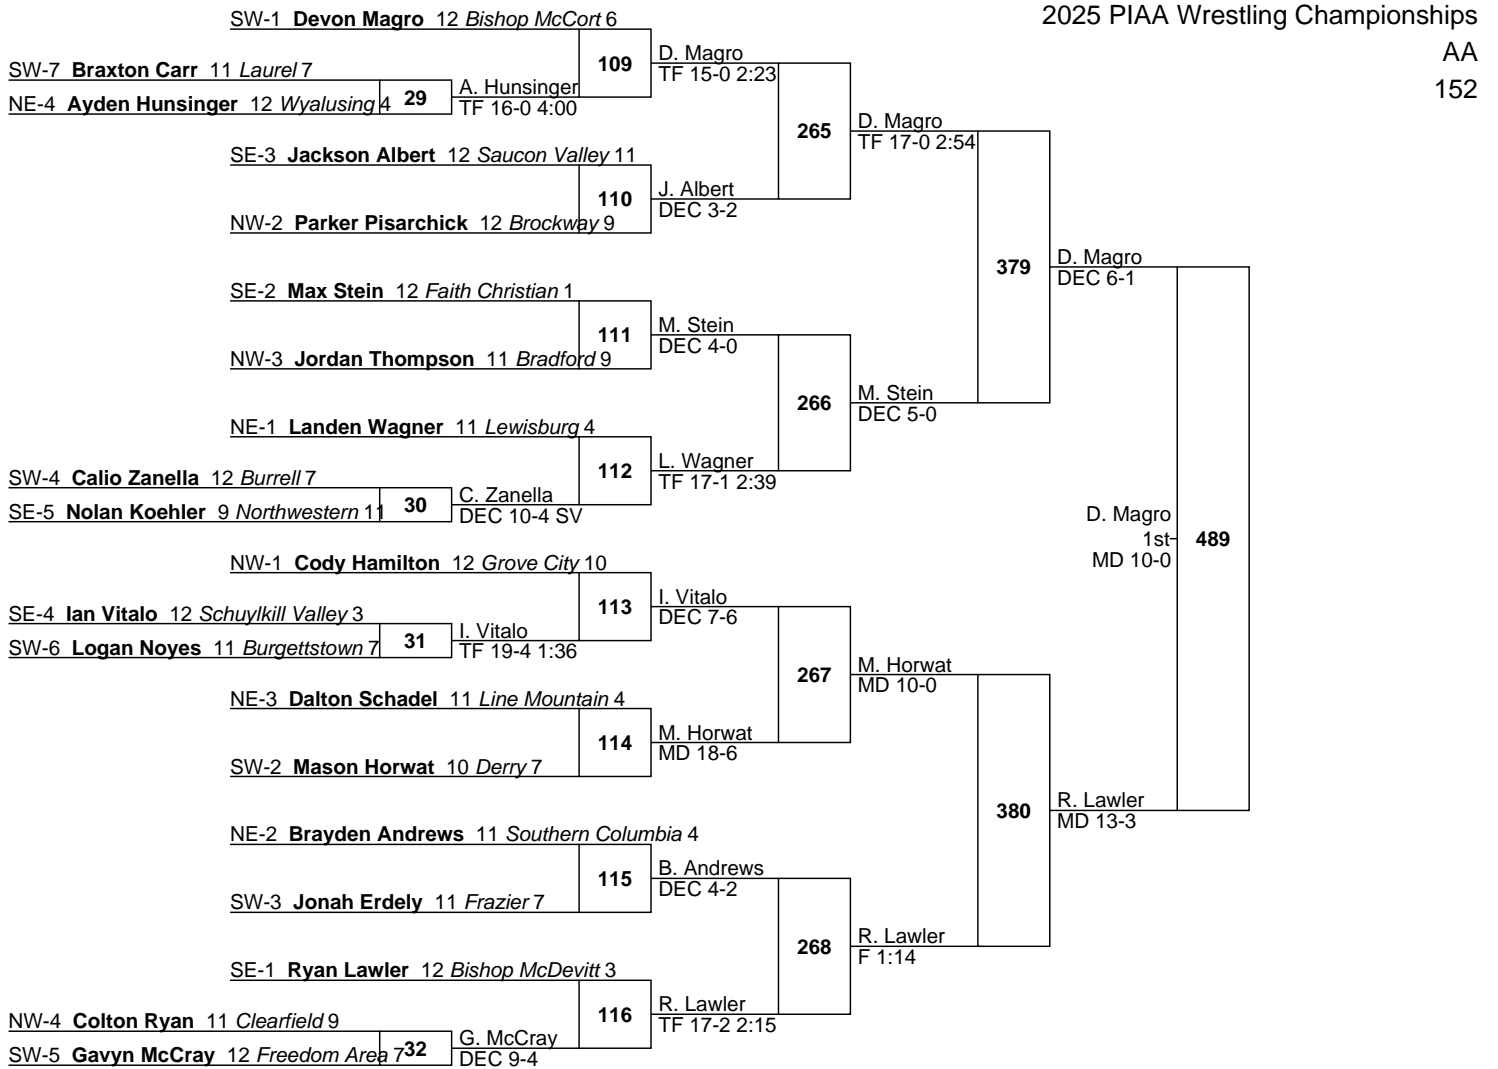

L403 E. Comp DEC 1-0

L404 C. Kimmy MD 15-4

E. Comp MD 15-4

E. Comp 7th DEC 7-2

L431 C. Hamilton vs. J. Thompson [C. Hamilton DEC 1-0 465]

L432 J. Thompson vs. J. Thompson [J. Thompson DEC 8-3]

L405 L. Wagner vs. I. Vitalo [L. Wagner DEC 1-0 464]