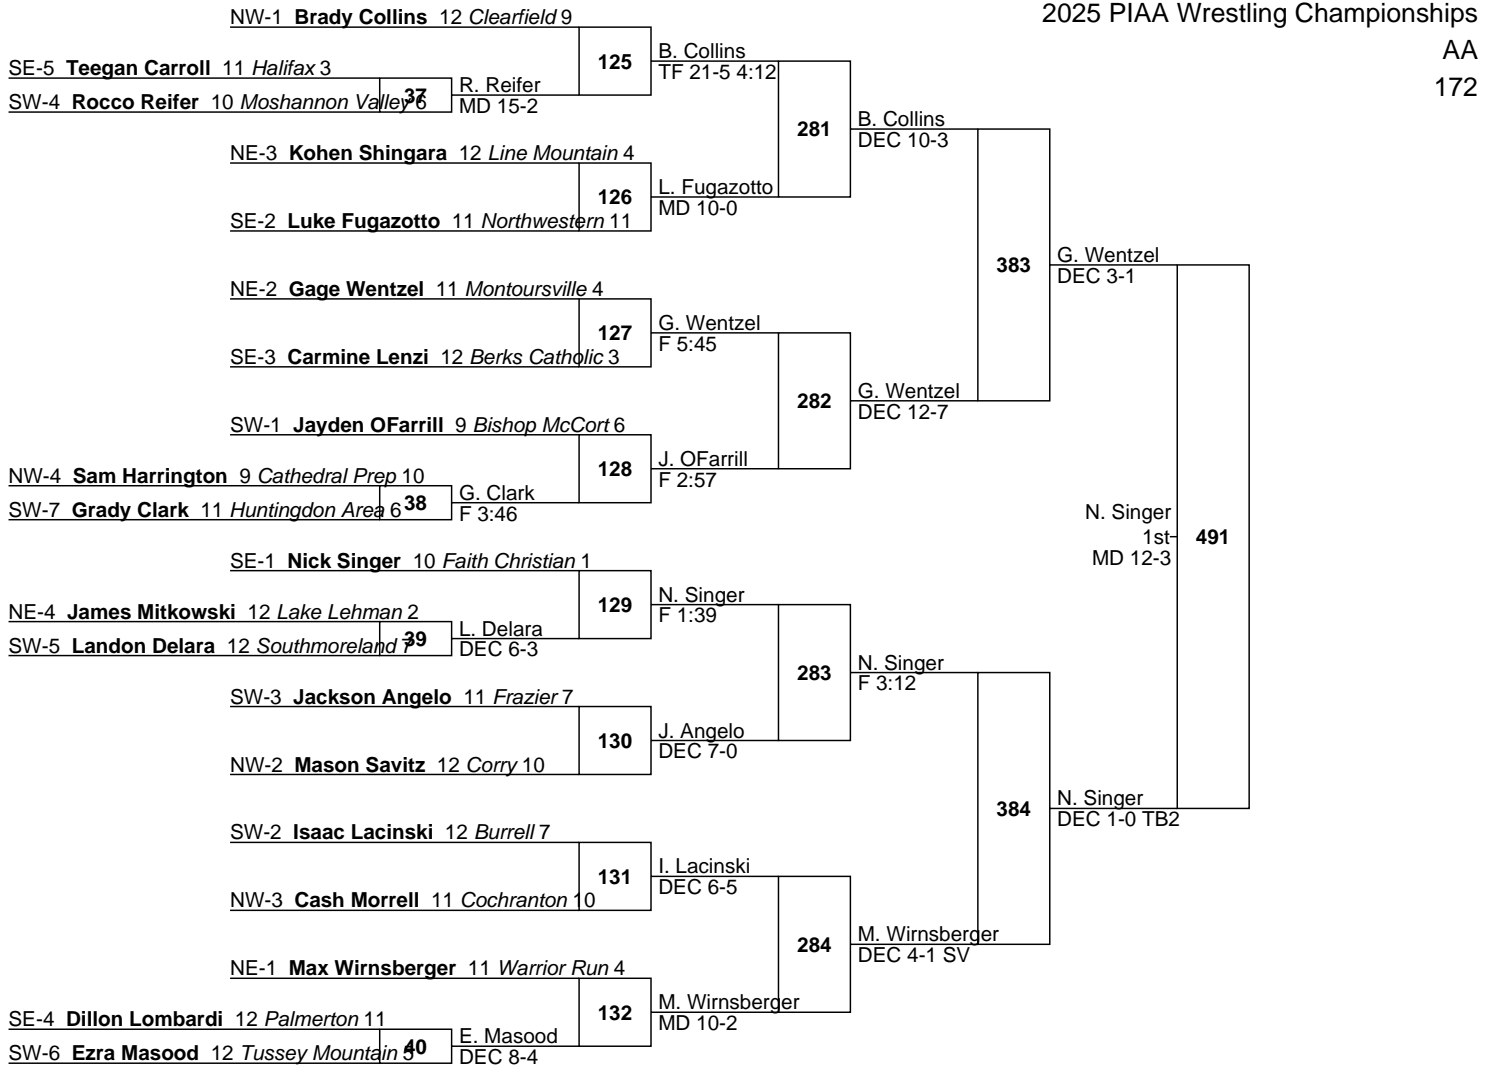

L435 M. Wirnsberger vs M. Wirnsberger
DEC 3-1 5th
L436 C. Lenzi vs C. Lenzi
DEC 7-4 SV DEC 2-1

L409 L. Fugazotto vs L. Fugazotto
DEC 10-3 7th
L410 J. Angelo vs J. Angelo
F 2:23 F 4:57