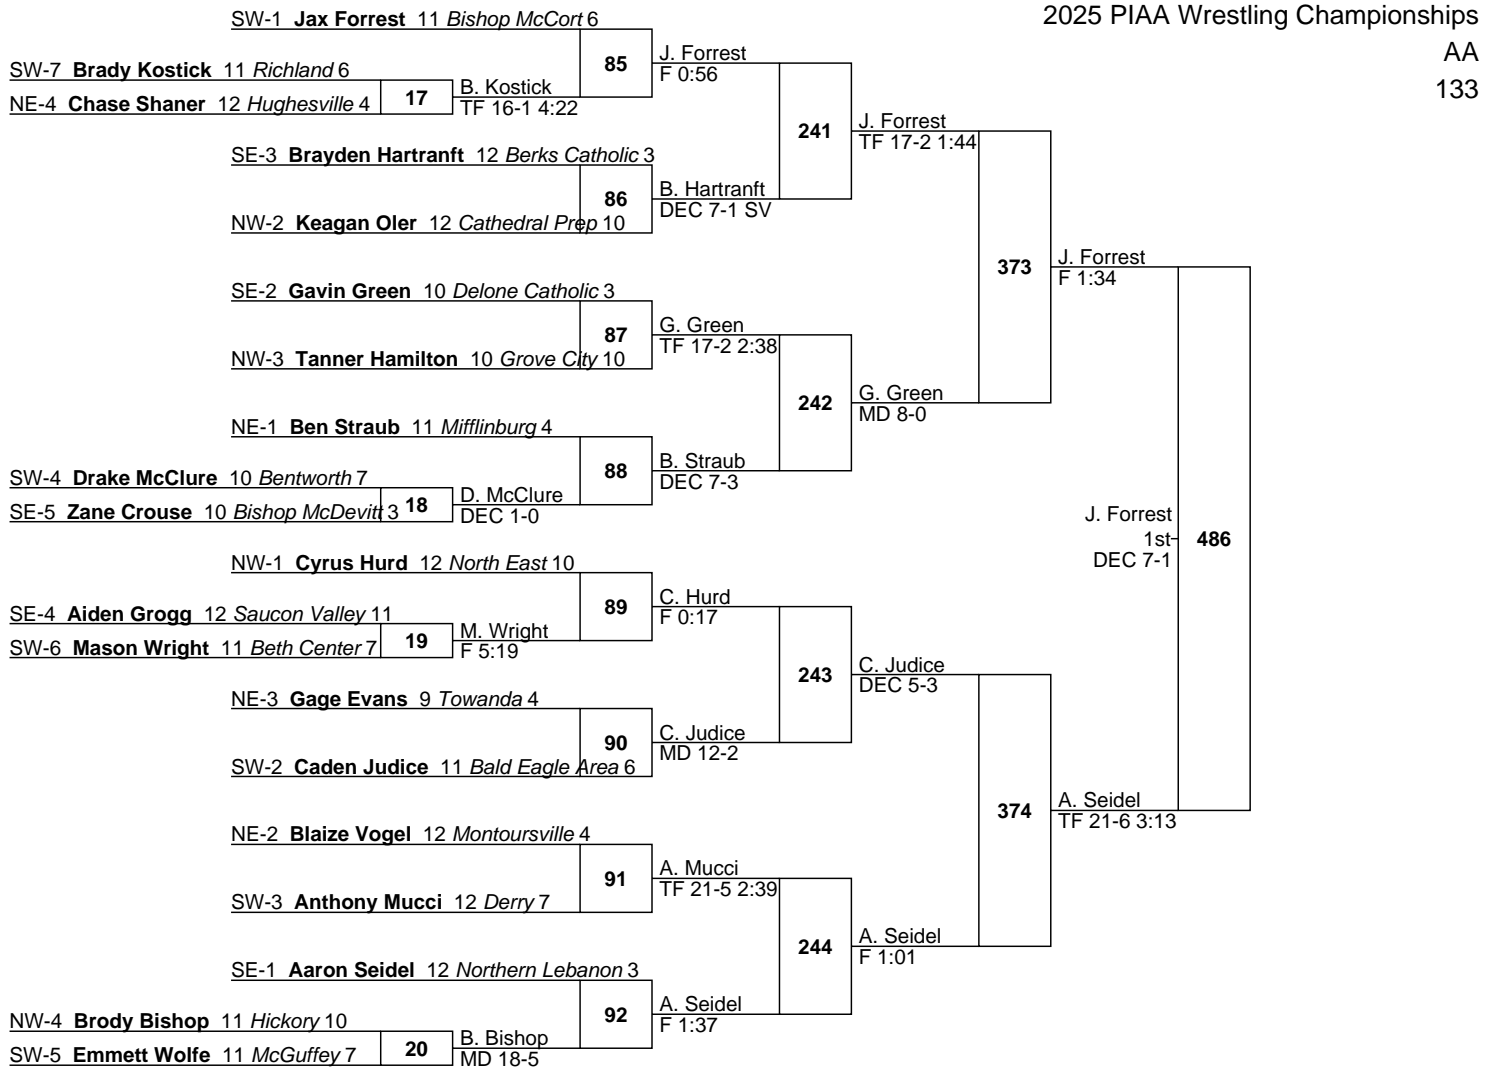

L425 **B. Hartranft** 425
DEC 2-1 TB2
L426 **G. Green** 426
DEC 5-4

G. Green
5th
DEC 7-1

L399 **B. Straub** 455
DEC 7-6
L400 **D. McClure** 455
DEC 3-1

B. Straub
7th
DEC 7-2