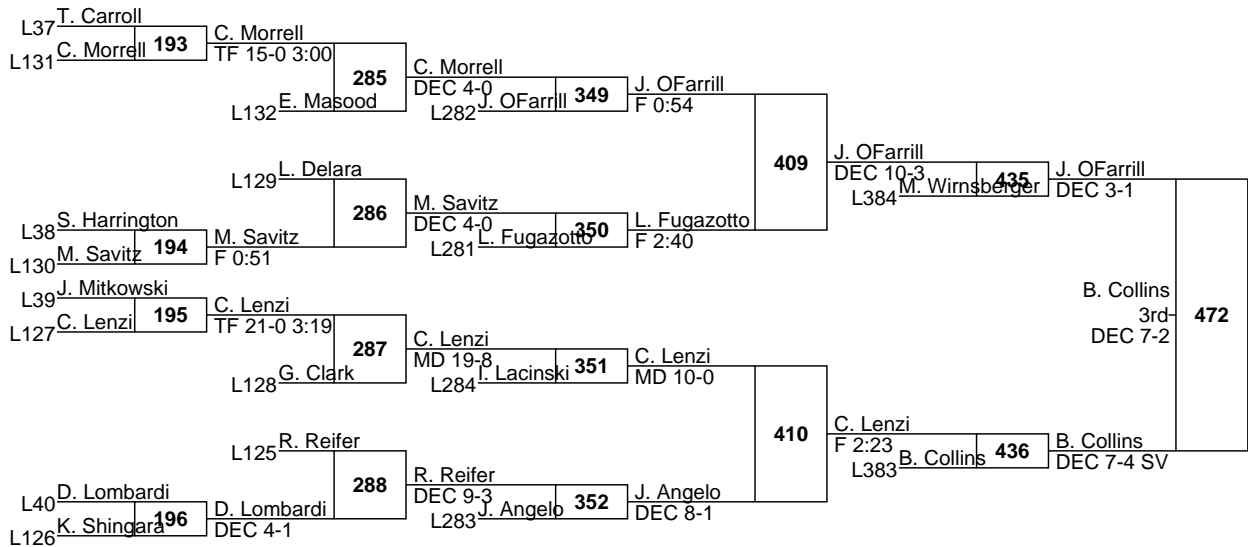

L435 M. Wirnsberger vs M. Wirnsberger
DEC 3-1 5th
L436 C. Lenzi vs C. Lenzi
DEC 7-4 SV DEC 2-1

L409 L. Fugazotto vs L. Fugazotto
DEC 10-3 7th
L410 J. Angelo vs J. Angelo
F 2:23 F 4:57