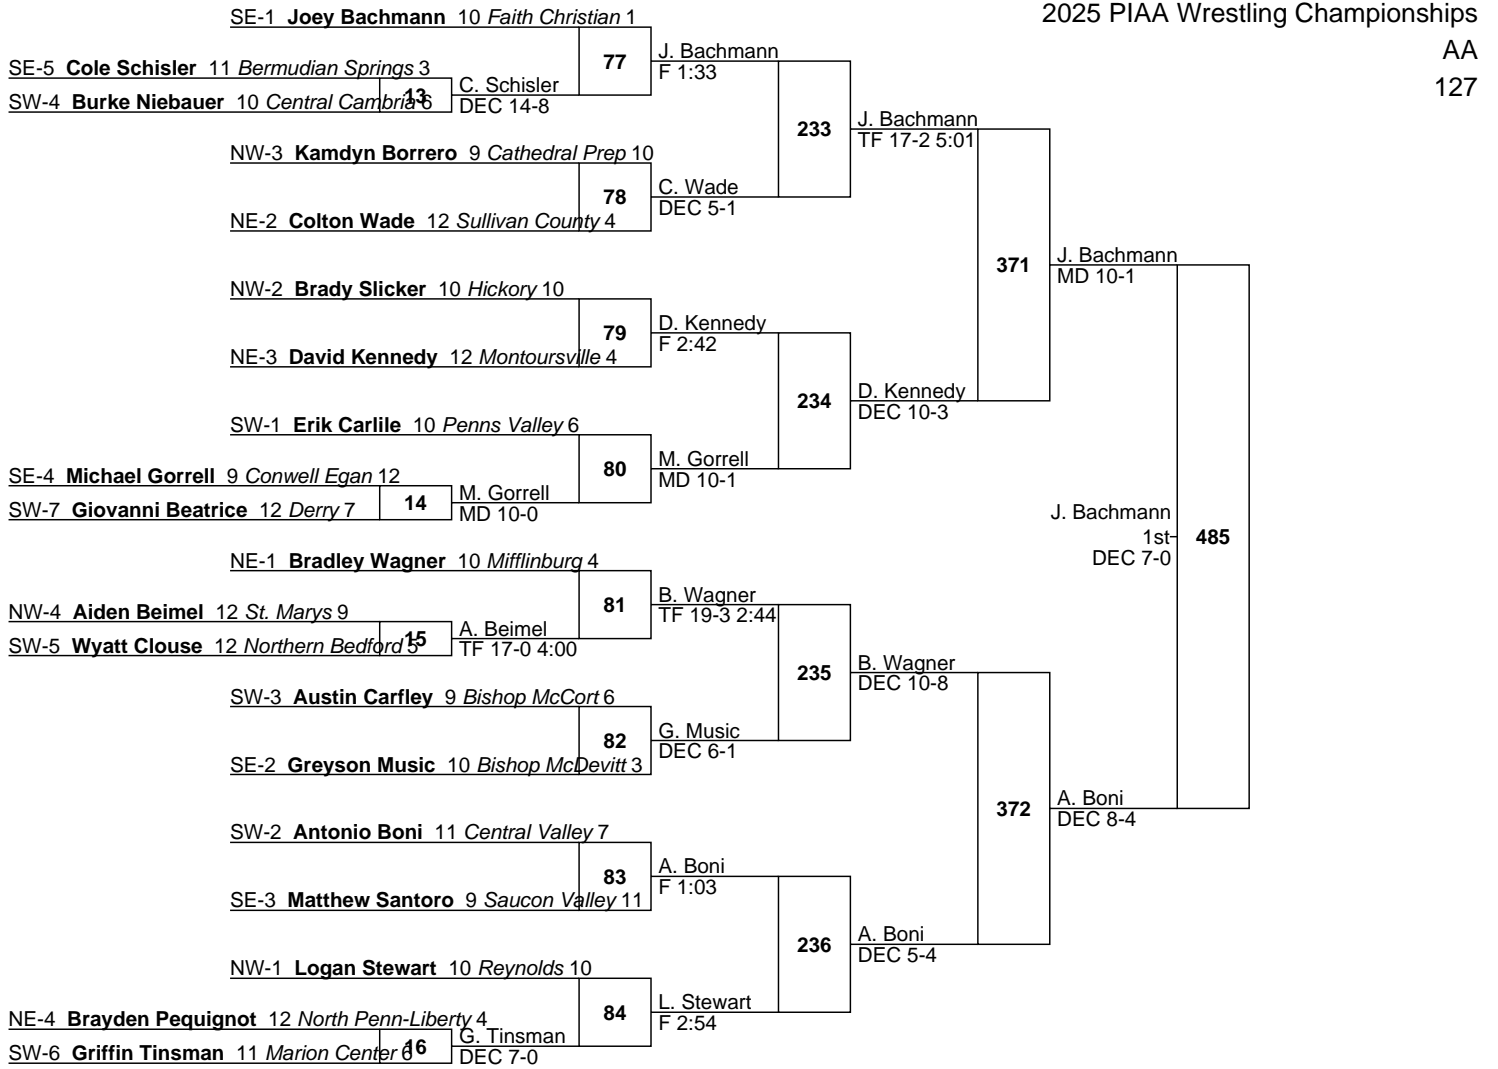

L423 B. Wagner FOR
L424 D. Kennedy 453 5th FOR
DEC 4-1

L397 M. Santoro TF 15-0 3:00
L398 L. Stewart 424 7th MD 10-0
DEC 5-4