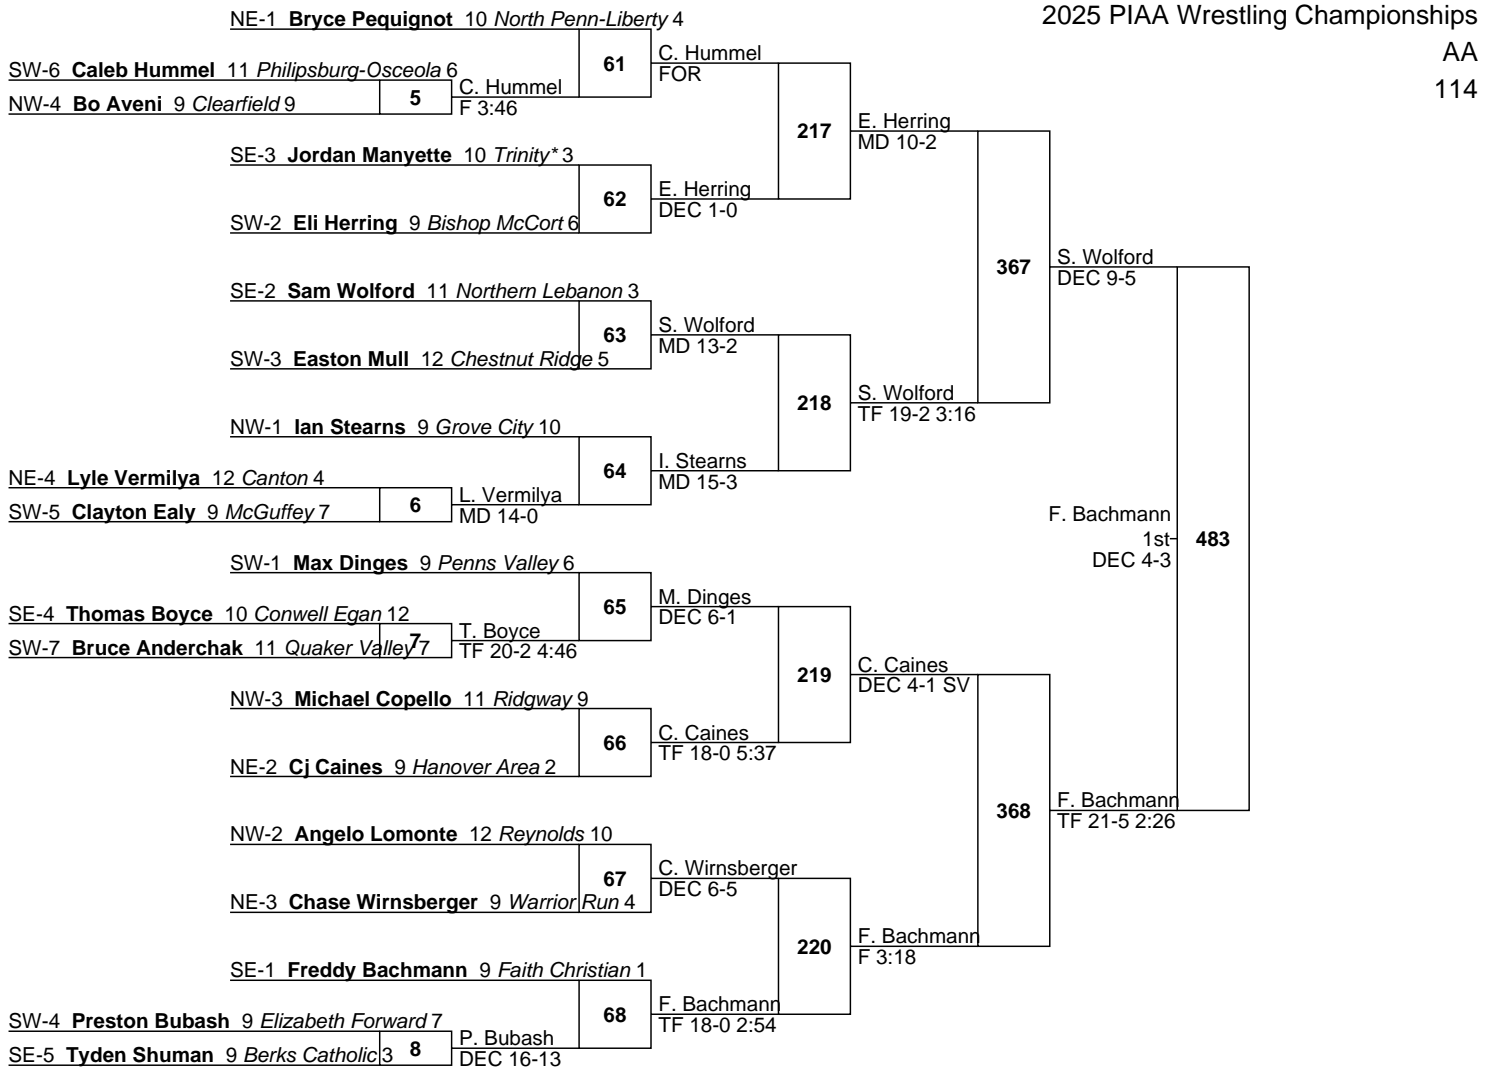

L417 C. Smith  
 TF 15-0 3:36  
 D. Santamaria  
 L418 TF 17-1 3:21  
 D. Santamaria  
 DEC 5-4

L391 J. Chambers  
 DEC 8-6 4:43  
 G. Weyandt  
 L392 DEC 4-1  
 J. Chambers  
 7th  
 DEC 3-2

L419 C. Caines DEC 7-2  
 L420 E. Herring DEC 4-1 SV  
 E. Herring 5th MD 13-1