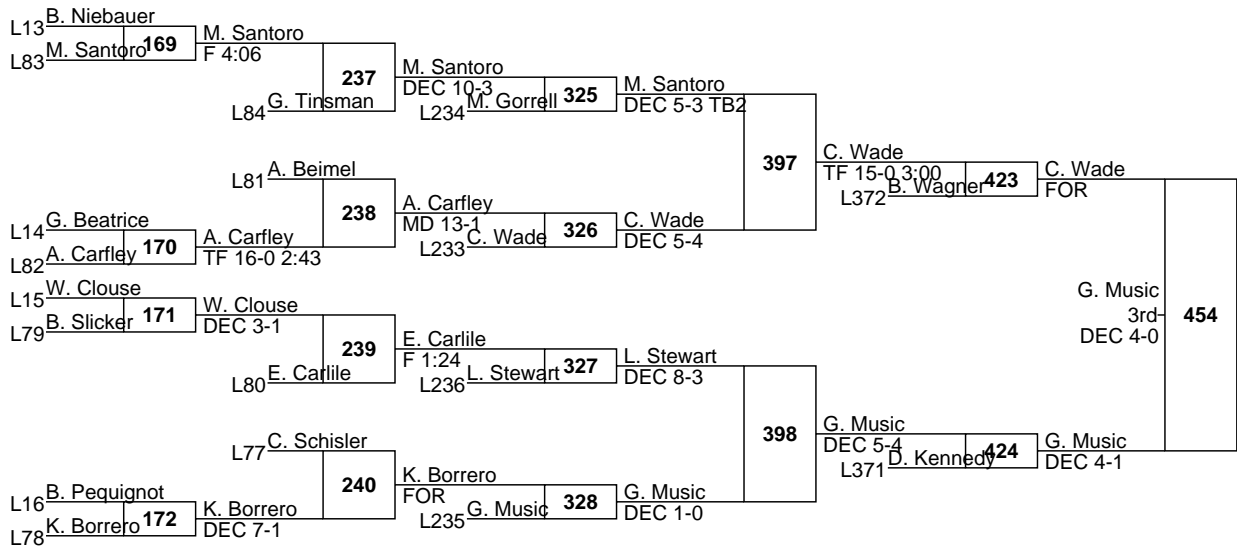

L423 B. Wagner FOR
L424 D. Kennedy 453 5th FOR
DEC 4-1

L397 M. Santoro TF 15-0 3:00
L398 L. Stewart 424 7th MD 10-0
DEC 5-4