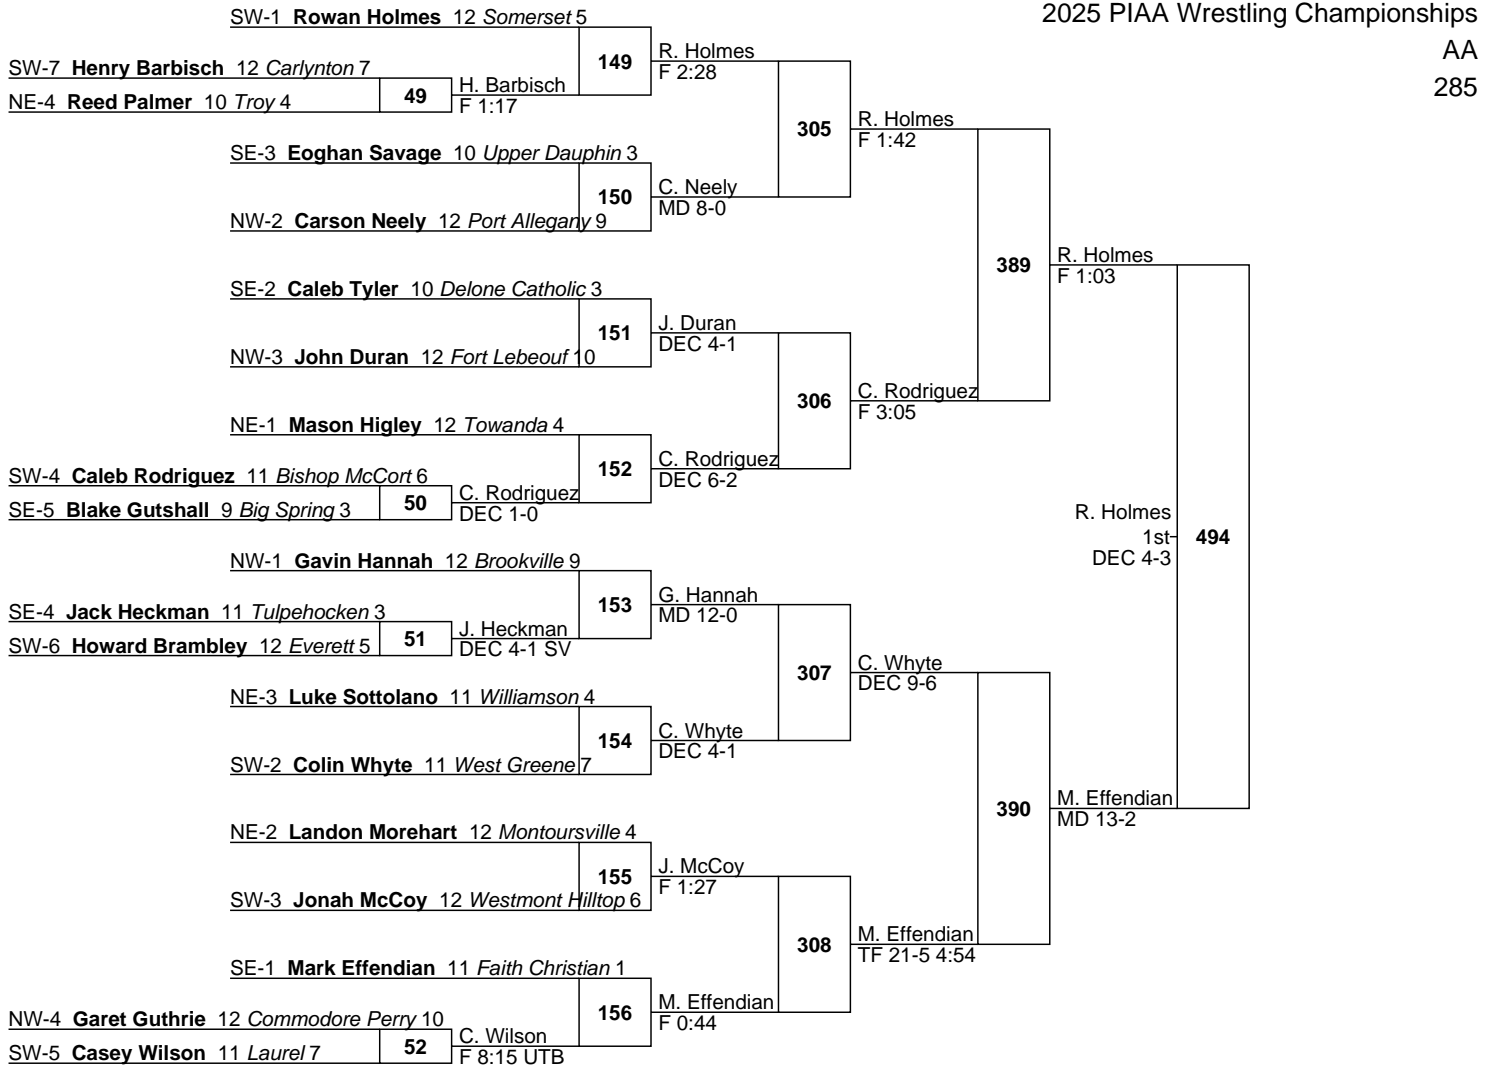

L441 C. Wilson (DEC 10-3) vs M. Higley (5th) (DEC 4-0)

L442 M. Higley (DEC 2-0) vs M. Higley (DEC 4-0)

L415 C. Neely (FOR) vs G. Hannah (7th) (FOR)

L416 G. Hannah (MD 11-3) vs G. Hannah (FOR)