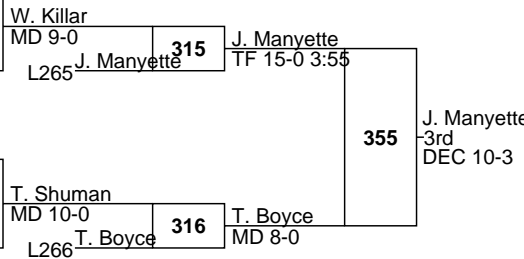

J. Manvette
-3rd
DEC 10-3

L315	W. Killar	356	T. Shuman	5th
L316	T. Shuman			F 2:25

L267	G. Chunko	340	A. Smith	7th
L268	A. Smith			MD 11-1