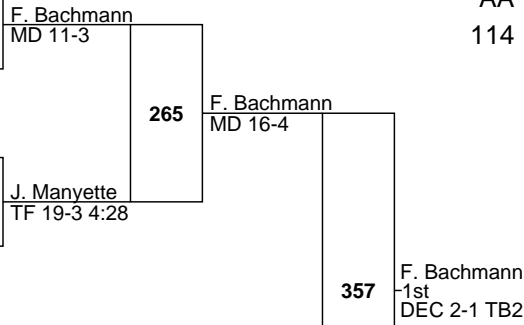

2025 PIAA SE AA Region

Freddy Bachmann (9) [1-1]

Faith Christian Academy 35-0	9	F. Bachmann	F 1:53
Blayne Lacey (11) [11-5]			
Pen Argyl 19-14			
Izaya Schickley (10) [3-3]			
Halifax 36-5	10	I. Schickley	TF 17-2 1:25
Andrew Buzbee (10) [12-2]			
Devon Prep 13-9			

Nathaniel Kummerer (10) [3-7]			
Oley Valley 30-10	11	J. Manvette	F 1:19
Jordan Manvette (10) [3-2]			
Trinity 29-6			
Roman Polcha (12) [3-5]			
Newport 31-5	12	R. Polcha	DEC 7-1
Weston Killar (9) [11-1]			
Northwestern 28-7			

Thomas Boyce (10) [12-1]			
Conwell Egan Catholic 33-5	13	T. Boyce	MD 9-0
Tyden Shuman (9) [3-4]			
Berks Catholic 38-8			
Alex Deritis (10) [11-4]			
No. Schuylkill 23-9	14	A. Deritis	TF 18-0 2:58
Aysen Blaylock (9) [1-2]			
Bristol 16-9			

Rashad Ervin (9) [1-3]			
Church Farm School 14-8	15	G. Chunko	F 0:52
Gavin Chunko (9) [11-3]			
Saucon Valley 29-12			
Aiken Smith (9) [3-6]			
Bishop McDevitt 28-11	16	S. Wolford	F 0:44
Sam Wolford (11) [3-1]			
Northern Lebanon 48-3			

AA

114

F. Bachmann
-1st
DEC 2-1 TB2

L9	B. Lacey	161	B. Lacey	F 0:49	213	G. Chunko	MD 13-0
L10	A. Buzbee						
L11	N. Kummerer						
L12	W. Killar	162	W. Killar	F 1:22	214	W. Killar	TF 20-4 4:26
L13	T. Shuman						
L14	A. Blaylock	163	T. Shuman	F 0:28	215	T. Shuman	F 1:20
L15	R. Ervin						
L16	A. Smith	164	A. Smith	F 2:29	216	A. Smith	DEC 3-2