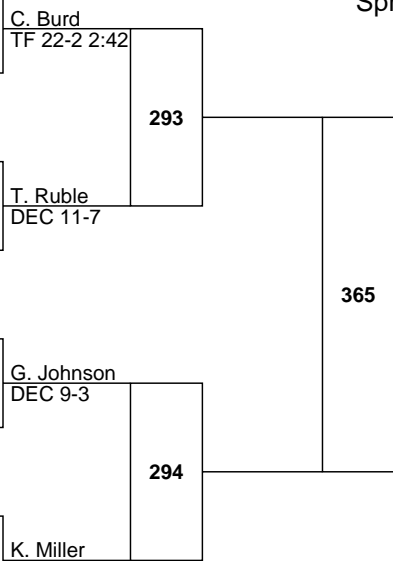

(2-1) **Christian Burd** Hershey, 11, 31-3

(4-4) **Wyatt Lowans** Waynesboro, 11, 19-11

(3-2) **Sawyer Young** Boiling Springs, 12, 27-11

(1-3) **Dustin Hoover** Ephrata, 11, 27-6

(1-2) **Teagan Ruble** Conestoga Valley, 11, 30-4

(3-3) **Zethan Sleighter** Chambersburg, 11, 19-18

(2-4) **Gabe Sanchez** Warwick, 12, 24-8

(4-1) **Michael Schmit** Kennard-Dale, 11, 32-2

(3-1) **Gabe Johnson** Northern York, 10, 34-8

(1-4) **Travis Harner** Exeter, 11, 29-14

(2-2) **Aj Hondru** Manheim Central, 12, 29-11

(4-3) **Lane Johnson** New Oxford, 12, 31-10

(4-2) **Evan Baldwin** Dallastown, 12, 29-12

(2-3) **Caidyn Leaf** Donegal, 12, 26-9

(3-4) **Matthew Spraut** Carlisle, 11, 18-4

(1-1) **Klint Miller** Eastern Lebanon Co., 10, 34-7