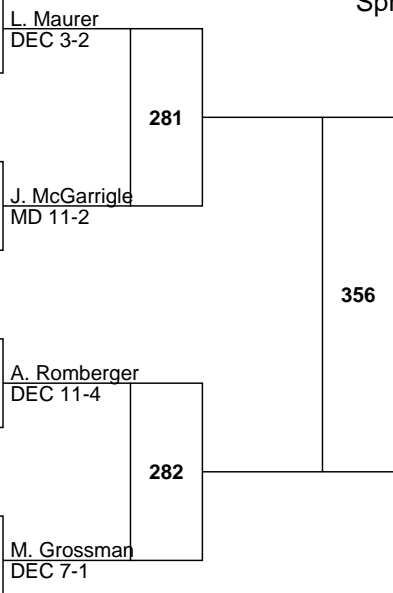

(2-1) **Ci Ferree** Central Dauphin, 12, 34-2

(1-4) **Bryant Kranwinkle** Muhlenberg, 11, 41, 20-8 C. Ferree MD 15-4

(3-2) **Logan Maurer** Cumberland Valley, 11, 27-11

(4-3) **Eric Orpin** Northeastern, 11, 24-14 L. Maurer TF 17-0 4:11

(4-2) **Davis Baum** Spring Grove, 11, 28-12

(3-3) **Cole Sweitzer** Mechanicsburg, 11, 43, 25-11 D. Baum TF 16-0 4:11

(2-4) **Leelan Baughman** Donegal, 10, 31-12

(1-1) **Justin McGarrigle** Conrad Weiser, 11, 44, 35-5 J. McGarrigle DEC 11-7

(3-1) **Ashton Romberger** Chambersburg, 12, 30-8

(4-4) **Aydan Livelsberger** South Western, 12, 45, 15-037 A. Romberger

(2-2) **Barrett Keiffer** Manheim Central, 11, 33-4

(1-3) **Blake Shenk** Cocalico, 11, 31-11 B. Keiffer TF 17-2 2:17

(1-2) **Anthony Montegari** Governor Mifflin, 10, 29-5

(2-3) **Joshua Tlumach** Middletown, 12, 47, 25-4 A. Montegari DEC 4-3

(3-4) **Evan Shepard** West Perry, 10, 24-8

(4-1) **Myles Grossman** Gettysburg, 10, 48, 35-5 M. Grossman F 0:48