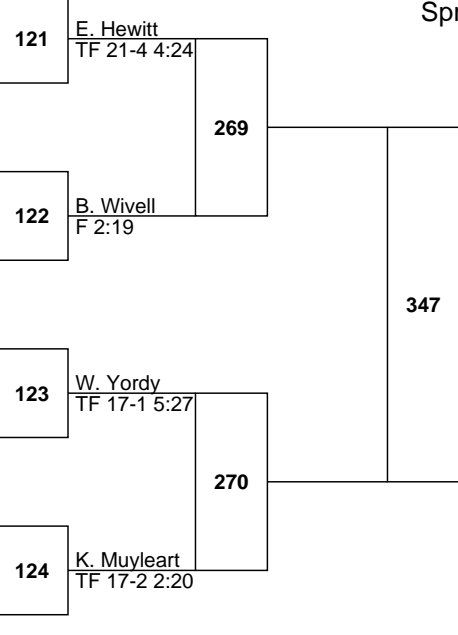

(4-1) **Elijah Hewitt** Northeastern, 12, 33-2

(1-4) **Dalton Moore** Exeter, 11, 26-12 **17** E. Hewitt
TF 18-1 1:48

(2-2) **Nicolas Gordon** Palmyra, 9, 26-9

(3-3) **Tommy Oswald** Lower Dauphin, 10, 30-7 **18** T. Oswald
F 2:15

(3-2) **Braden Wivell** Northern York, 10, 32-9

(2-3) **Pierce Lemmons** Central Dauphin, 11, 18-17 **19** B. Wivell
TF 15-0 3:30

(4-4) **Carter Hoffman** Dover, 11, 27-6

(1-1) **Zane Trostle** Eastern Lebanon Co., 12, 28-19 **20** Z. Trostle
F 0:54

(2-1) **Joey Gallo** Hempfield, 9, 18-5

(3-4) **Will Palese** Mechanicsburg, 11, 16-15 **21** J. Gallo
F 2:56

(4-2) **Will Yordy** Gettysburg, 11, 36-10

(1-3) **Nick Horton** Conestoga Valley, 12, 29-9 **22** W. Yordy
F 1:26

(1-2) **Isaac Eidle** Wilson, 11, 24-15

(4-3) **Aaden Schiefer** Central York, 10, 33-11 **23** A. Schiefer
F 1:28

(2-4) **Malcom Sams** Manheim Township, 12, 24-14

(3-1) **Kavin Muyleart** Cedar Cliff, 10, 20-2 **24** K. Muyleart
F 4:17