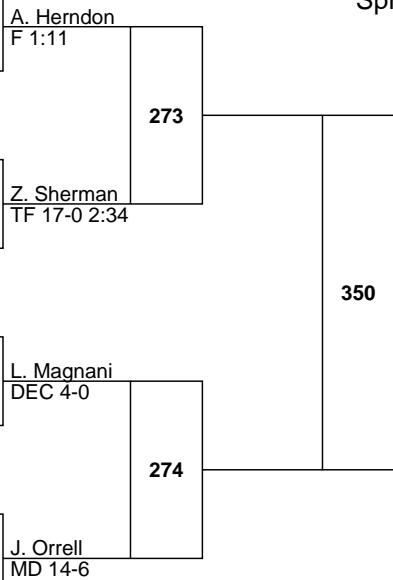

(3-3) **Connor Killion** Cumberland Valley, 12, 30-6

31

L. Yackanech  
F 6:25

132

(1-4) **Preston Sauder** Garden Spot, 9, 25-16

(4-1) **Jackson Orrell** Red Lion, 12, 35-5

32

J. Orrell  
TF 17-1 3:13