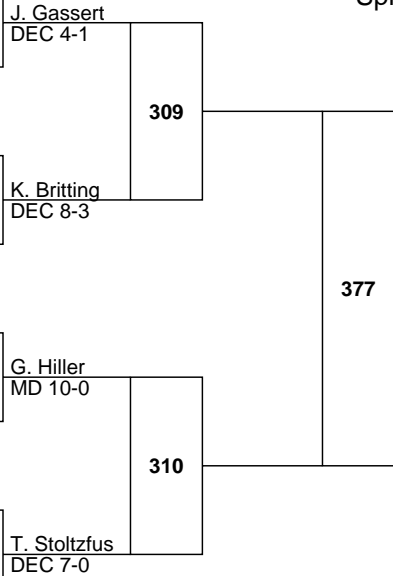

2025 PIAA AAA SC Region
Spring Grove
285

(2-1) **Joseph Gassert** Middletown, 12, 24-3

(4-4) **Silas Wachter** South Western, 11, 19-14 **97** J. Gassert
F 3:56

(3-2) **Frank Barrientos** Chambersburg, 11, 35-7

(1-3) **Shawn Harkless** Wilson, 10, 22-13 **98** F. Barrientos
F 2:00

(1-2) **Kaleb Britting** Conrad Weiser, 12, 34-7

(3-3) **Collin Stare** Mechanicsburg, 11, 23-4 **99** K. Britting
F 1:59

(2-4) **Jacob Nesmith** Penn Manor, 11, 25-13

(4-1) **Jason Usow** Dallastown, 11, 22-9 **100** J. Usow
F 2:56

(3-1) **Guner Hiller** Cedar Cliff, 12, 24-8

(1-4) **Samson Evans** Muhlenberg, 12, 16-13 **101** G. Hiller
F 1:10

(2-2) **Owen Winters** Donegal, 11, 27-11

(4-3) **Zahavi Harding** York Vo-Tech, 10, 24-11 **102** O. Winters
F 2:32

(4-2) **Antwon Bell** New Oxford, 12, 28-10

(2-3) **Ethan Castillo** Hershey, 11, 20-8 **103** A. Bell
DEC 5-3 TB2

(3-4) **Wyatt Holderbaum** Shippensburg, 10, 26-10

(1-1) **Tal Stoltzfus** Conestoga Valley, 12, 37-3 **104** T. Stoltzfus
F 2:57