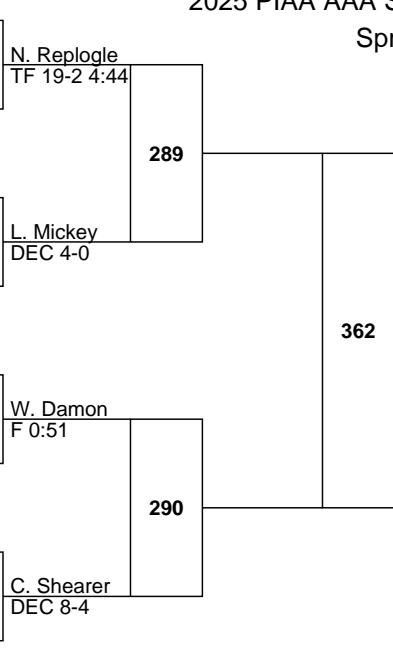

(4-1) **Nathan Replogle** Central York, 9, 39-6

(2-4) **Kai Laszakovit** Elizabethtown, 12, 33-8

N. Replogle
F 2:41

(3-2) **Dom Vogel** Cumberland Valley, 11, 6-4

(1-3) **Mitchell Frederick** Eastern Lebanon Co., 12, 61-15V

M. Frederick
F 1:15

(1-2) **Ryan Poore** Daniel Boone, 12, 26-7

(3-3) **Logan Mickey** Chambersburg, 12, 26-12

L. Mickey
F 3:09

(4-4) **Calvin Myers** Waynesboro, 12, 24-13

(2-1) **Zach Landis** Manheim Township, 12, 19-6

Z. Landis
DEC 11-8 SV

(3-1) **Nieco Fratelli** Northern York, 12, 29-7

(1-4) **Connor Messner** Cocalico, 9, 23-15

N. Fratelli
MD 9-1

(4-2) **Wylan Damon** Red Lion, 11, 35-8

(2-3) **Noah Maclary** Warwick, 12, 24-12

W. Damon
F 0:51

(2-2) **Aaron Andrew** Palmyra, 11, 31-7

(4-3) **Caden Shearer** Gettysburg, 11, 24-12

C. Shearer
F 1:13

(3-4) **Aden Shepard** West Perry, 10, 23-11

(1-1) **Noah Tlumach** Ephrata, 12, 26-4

N. Tlumach
TF 15-0 2:09