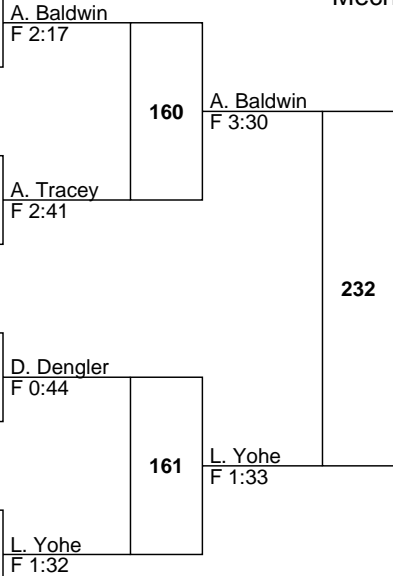

10 Avery Baldwin Dallastown 23-4

12 Carol Hanna Cumberland Valley 6-12

10 Brooklynn Adams South Western 15-7

11 Annabelle Tracey Waynesboro 13-4

9 Dakota Dengler Northern Lebanon 23-6

9 Lutianna Traino Bishop McDevitt 2-5

9 Rachael Graham Greencastle-Antrim 4-3

10 Lilly Yohe Spring Grove 22-8

2025 PIAA D3 Girls Section II

Mechanicsburg

142