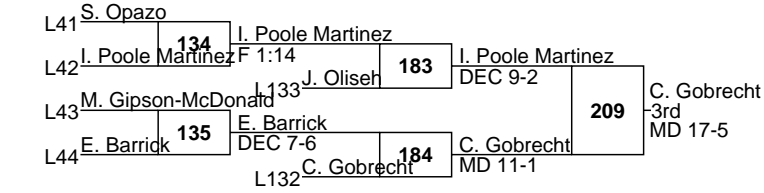

9 Claire Gobrecht South Western 15-0

11 Sophia Opazo Northern Lebanon 5-8 41 C. Gobrecht F 0:43

10 Isabella Poole Martinez Lebanon 15-7 42 Z. Phillips F 4:22

12 Janet Oliseh Susquehanna Township 22-2 43 J. Oliseh F 5:07

12 Mackenzie Gipson-McDonald Dallastown 15-9 44 A. Montes F 2:38

9 Ava Montes Cumberland Valley 15-9 44 A. Montes F 2:38

2025 PIAA D3 Girls Section II

Mechanicsburg

100