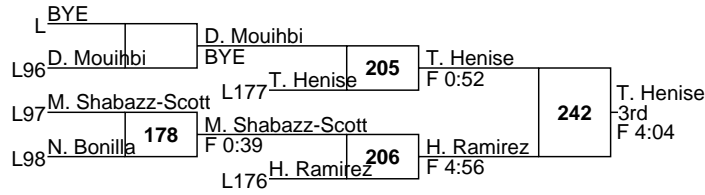

2025 PIAA D3 Girls Section II

Mechanicsburg

190

12 Dahlia Mouihbi Susquehanna Township 19-6

12 Tessa Henise Dallastown 24-5

9 Ninoska Bonilla Lebanon 2-12

K. Shockey
1st
F 2:59