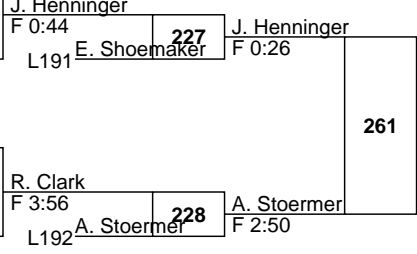

L227 E. Shoemaker F 0:26 [ ] E. Shoemaker 5th DEC 5-2

L228 R. Clark F 2:50 [ ] 262