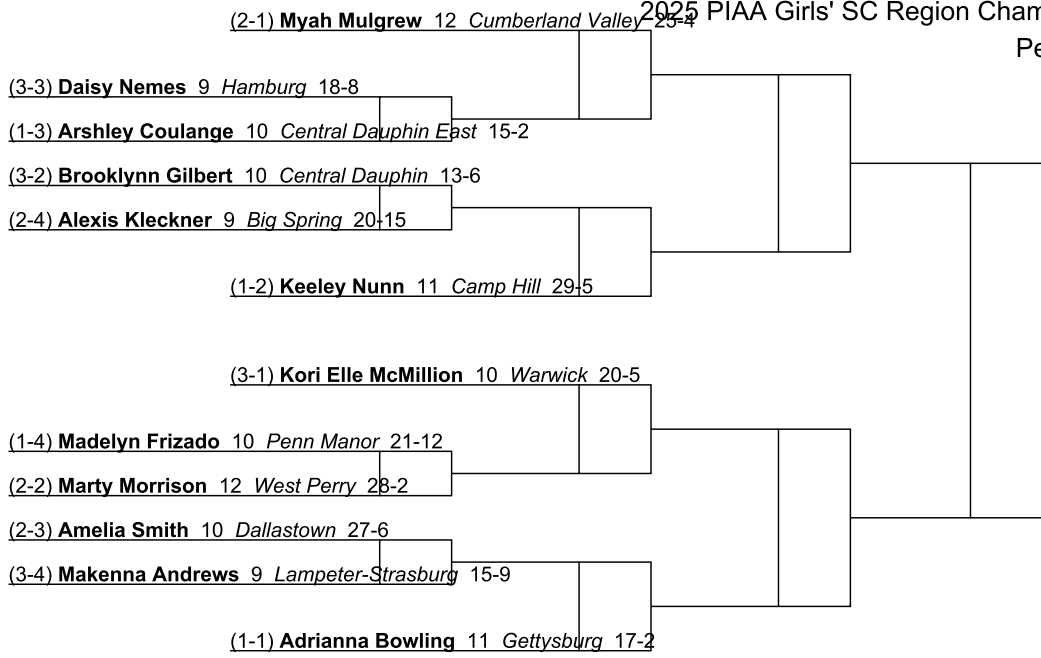

(2-4) **Kendra OBrien** 12 *Cumberland Valley* 16-9

(3-2) **Emma Schaeffer** 12 *Hamburg* 22-7

(3-3) **Victoria Alleman** 12 *Central Dauphin* 21-6

(1-4) **Jacelyn Henninger** 11 *Upper Dauphin* 18-11

(2-1) **Lily Raudabaugh** 9 *Big Spring* 22-7

2025 PIAA Girls' SC Region Championships

Penn Manor

155

2025 PIAA Girls' SC Region Championships

Penn Manor

170

2025 PIAA Girls' SC Region Championships

Penn Manor