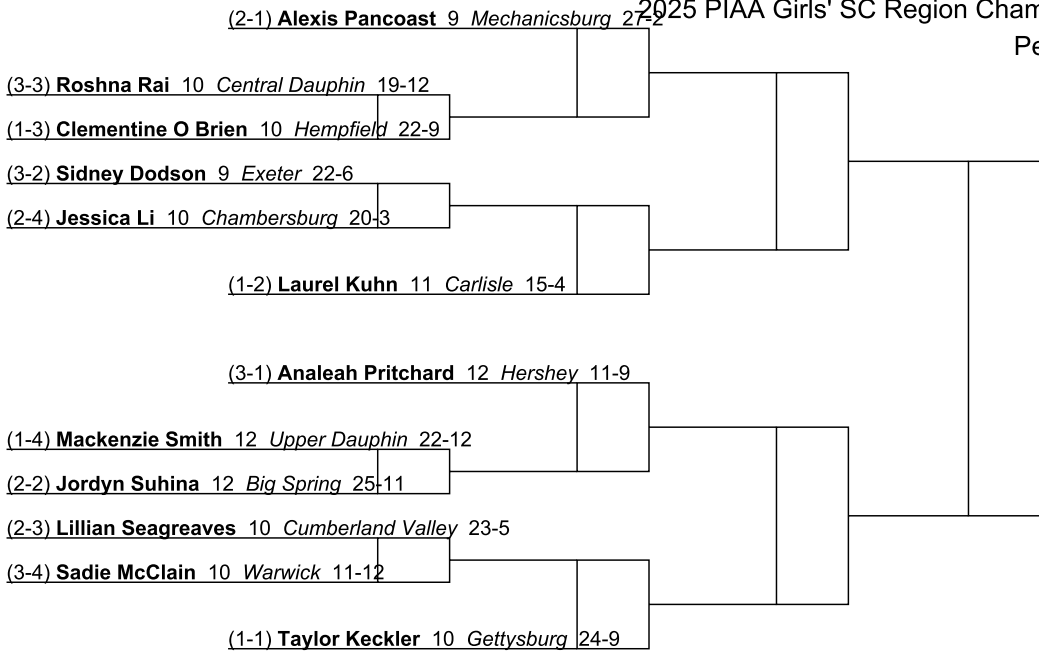

(3-3) **Ashlyn Spilker** 10 *Muhlenberg* 6-3

(2-4) **Isabella Poole Martinez** 10 *Lebanon* 17-9

(1-1) **Makayla Smith** 9 *Northern York* 31-0

2025 PIAA Girls' SC Region Championships

Penn Manor

106

2025 PIAA Girls' SC Region Championships