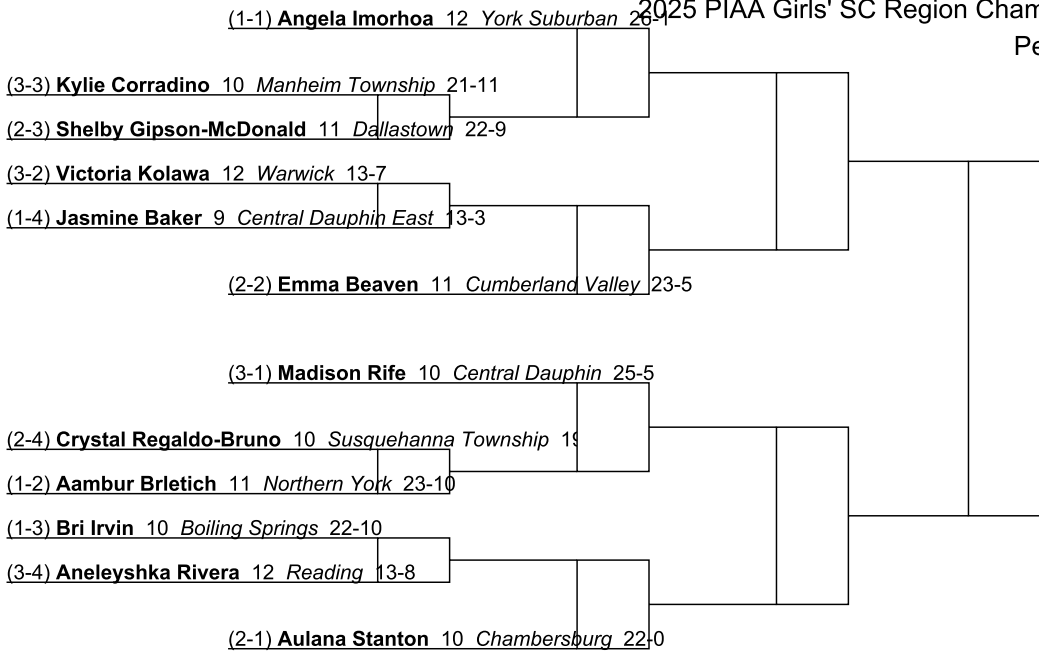

2025 PIAA Girls' SC Region Championships

Penn Manor

155

2025 PIAA Girls' SC Region Championships

Penn Manor

170

2025 PIAA Girls' SC Region Championships

Penn Manor

190

2025 PIAA Girls' SC Region Championships

Penn Manor

235