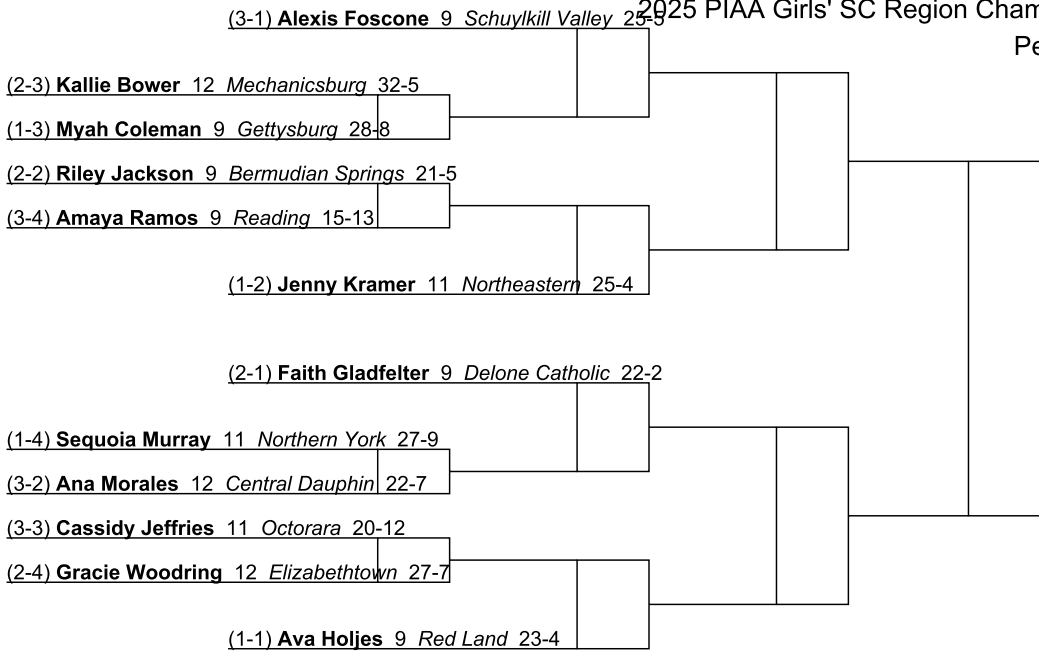

(3-3) **Abby Stettler** 9 *Central Dauphin* 26-1

(2-4) **Cala Hipple** 11 *Palmyra* 12-10

(1-1) **Kylee Trostle** 10 *Eastern Lebanon Co.* 24-2

2025 PIAA Girls' SC Region Championships

Penn Manor

118

2025 PIAA Girls' SC Region Championships