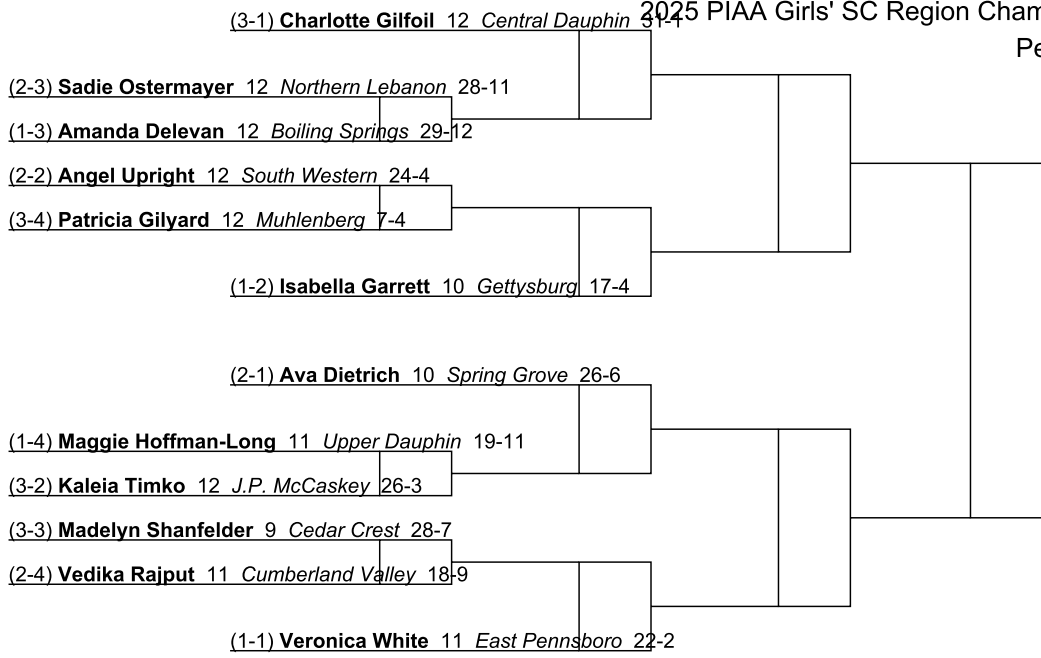

Penn Manor

124

2025 PIAA Girls' SC Region Championships

Penn Manor

130

2025 PIAA Girls' SC Region Championships

Penn Manor

136