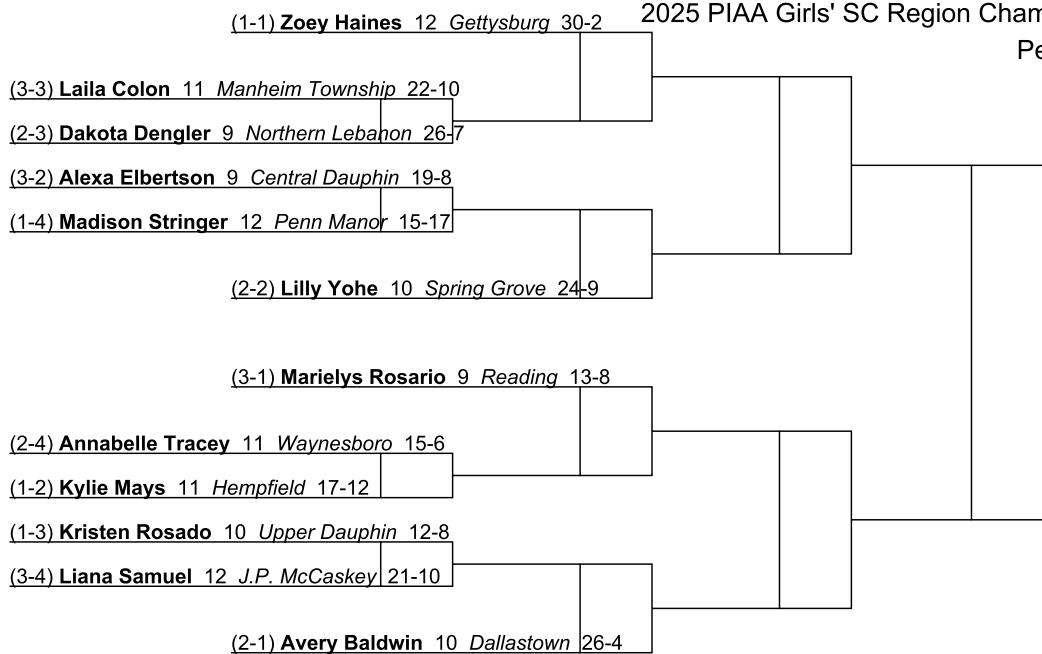

2025 PIAA Girls' SC Region Championships

Penn Manor

142