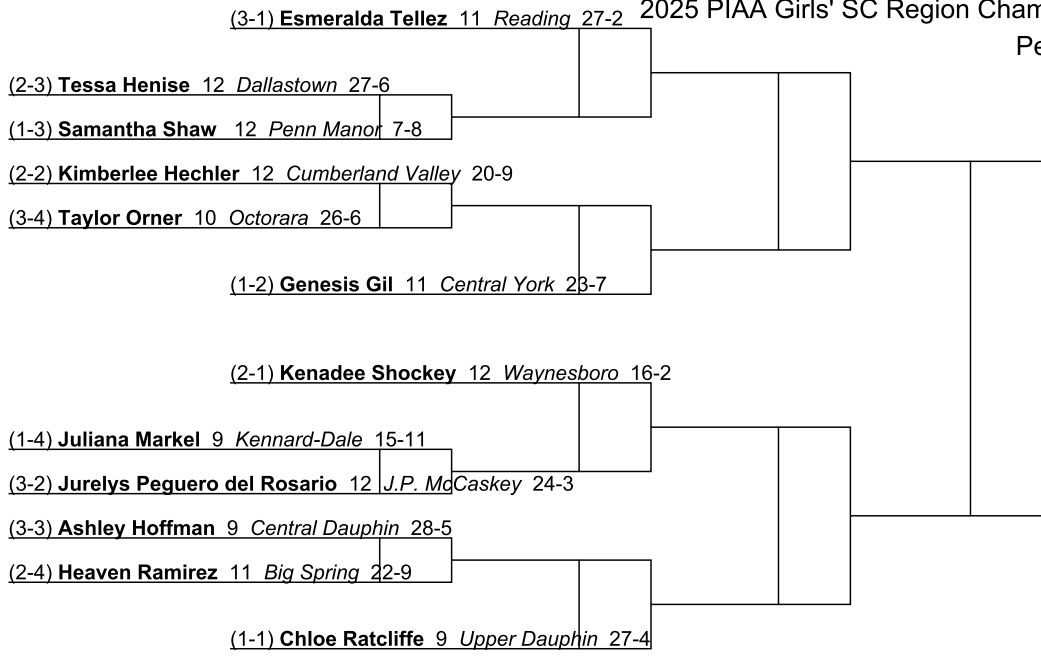

2025 PIAA Girls' SC Region Championships

Penn Manor

190