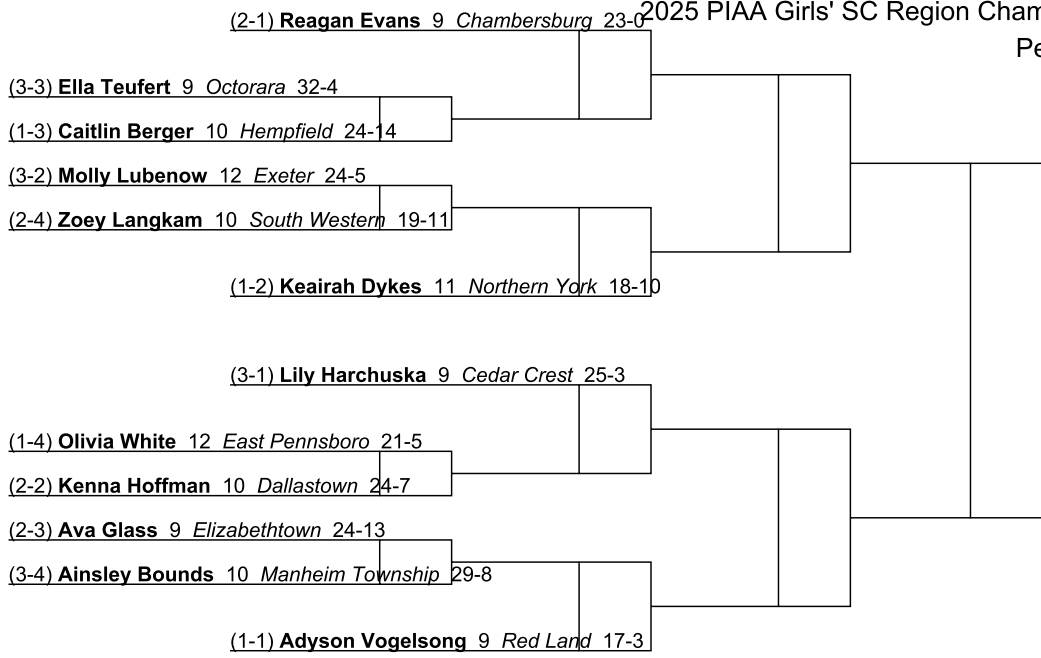

Penn Manor

124

2025 PIAA Girls' SC Region Championships

Penn Manor

130

2025 PIAA Girls' SC Region Championships

Penn Manor

136