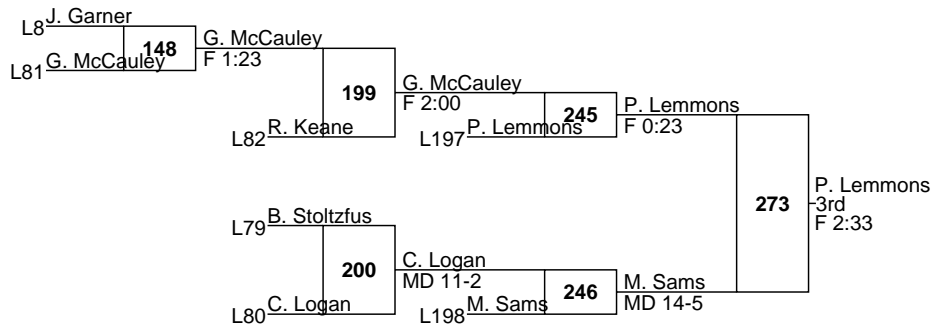

2025 PIAA D3 AAA Section II

Hempfield

121

11 Luke Hitchcock 26-5 Central Dauphin

9 Trey Landis 9-10 Manheim Township

11 Hudson Fenicle 17-10 Donegal

11 Henry Von Stetten 20-14 Manheim Central

10 Chase Mendez 4-19 Solanco

9 Ishan Dangal 2-17 Hershey

12 Zymir McCain-Murray 22-9 Hempfield

9 Trevor Carl 13-3 Palmyra

12 Brock Daniels 2-17 Lampeter-Strasburg

10 Elijah Whitcomb 6-16 Milton Hershey

10 Damien Jimenez 11-4 J. P. McCaskey