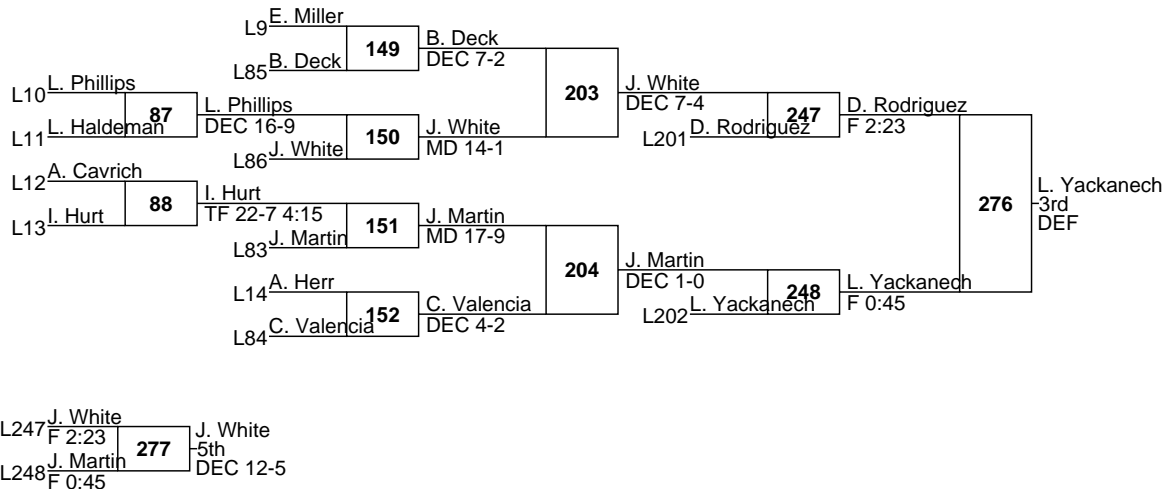

2025 PIAA D3 AAA Section II

Hempfield

121

11 Luke Hitchcock 26-5 Central Dauphin

9 Trey Landis 9-10 Manheim Township

11 Hudson Fenicle 17-10 Donegal

11 Henry Von Stetten 20-14 Manheim Central

10 Chase Mendez 4-19 Solanco

9 Ishan Dangal 2-17 Hershey

12 Zymir McCain-Murray 22-9 Hempfield

9 Trevor Carl 13-3 Palmyra

12 Brock Daniels 2-17 Lampeter-Strasburg

10 Elijah Whitcomb 6-16 Milton Hershey

10 Damien Jimenez 11-4 J. P. McCaskey