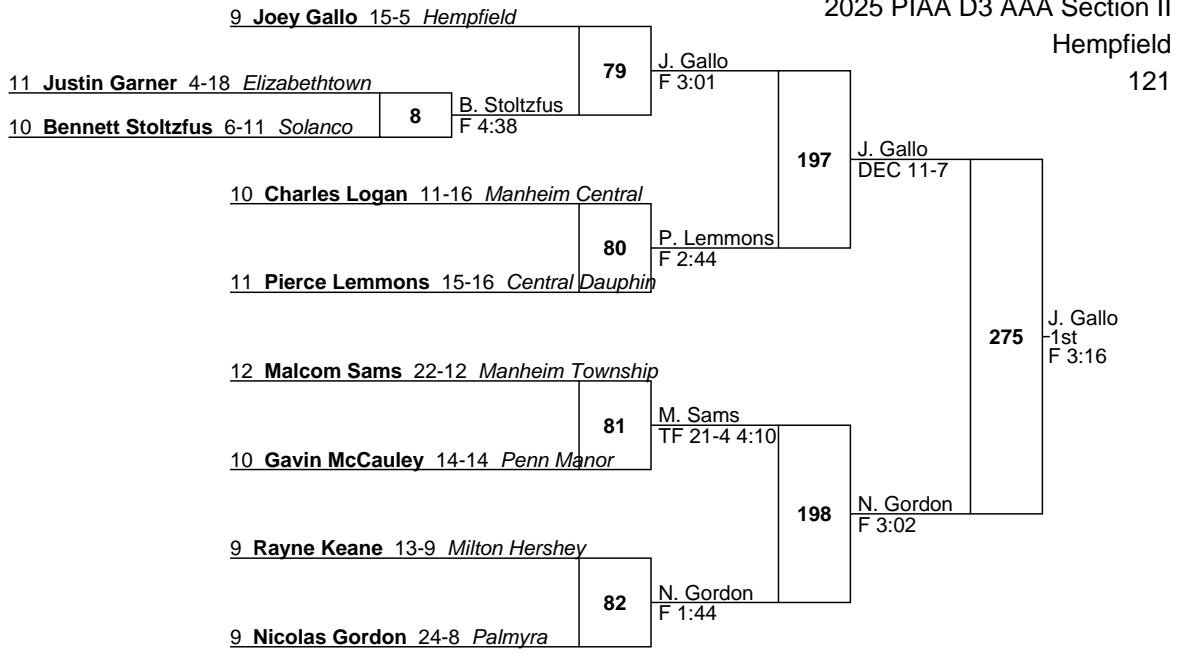

2025 PIAA D3 AAA Section II

Hempfield

121

11 Luke Hitchcock 26-5 Central Dauphin

9 Trey Landis 9-10 Manheim Township

11 Hudson Fenicle 17-10 Donegal

11 Henry Von Stetten 20-14 Manheim Central

10 Chase Mendez 4-19 Solanco

9 Ishan Dangal 2-17 Hershey

12 Zymir McCain-Murray 22-9 Hempfield

9 Trevor Carl 13-3 Palmyra

12 Brock Daniels 2-17 Lampeter-Strasburg

10 Elijah Whitcomb 6-16 Milton Hershey

10 Damien Jimenez 11-4 J. P. McCaskey