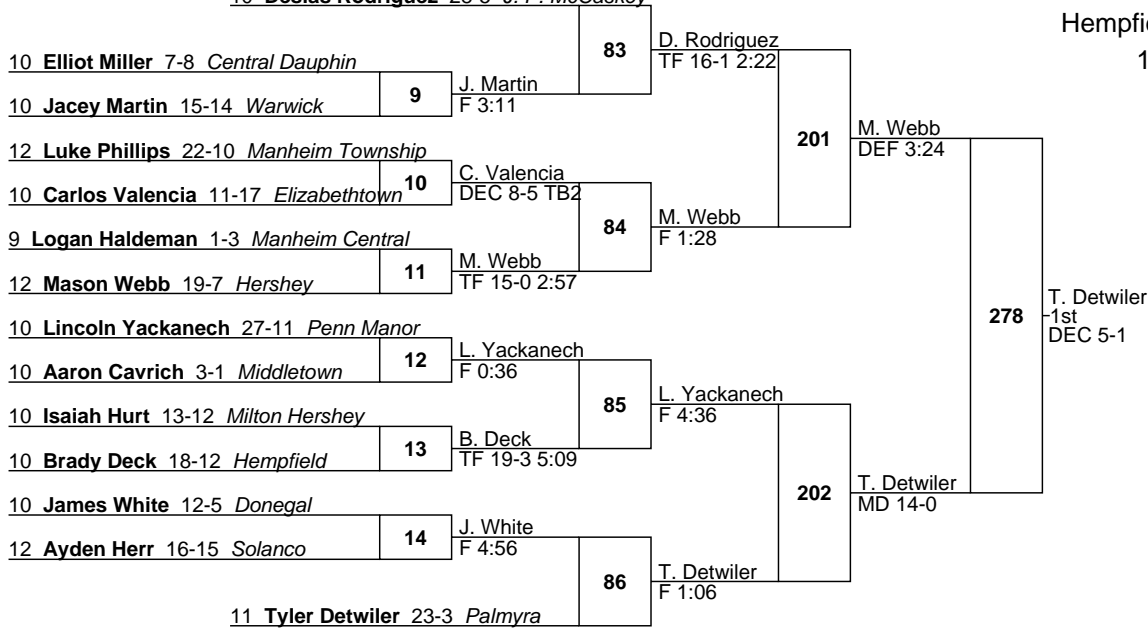

2025 PIAA D3 AAA Section II

Hempfield

121

11 Luke Hitchcock 26-5 Central Dauphin

9 Trey Landis 9-10 Manheim Township

11 Hudson Fenicle 17-10 Donegal

11 Henry Von Stetten 20-14 Manheim Central

10 Chase Mendez 4-19 Solanco

9 Ishan Dangal 2-17 Hershey

12 Zymir McCain-Murray 22-9 Hempfield

9 Trevor Carl 13-3 Palmyra

12 Brock Daniels 2-17 Lampeter-Strasburg

10 Elijah Whitcomb 6-16 Milton Hershey

10 Damien Jimenez 11-4 J. P. McCaskey