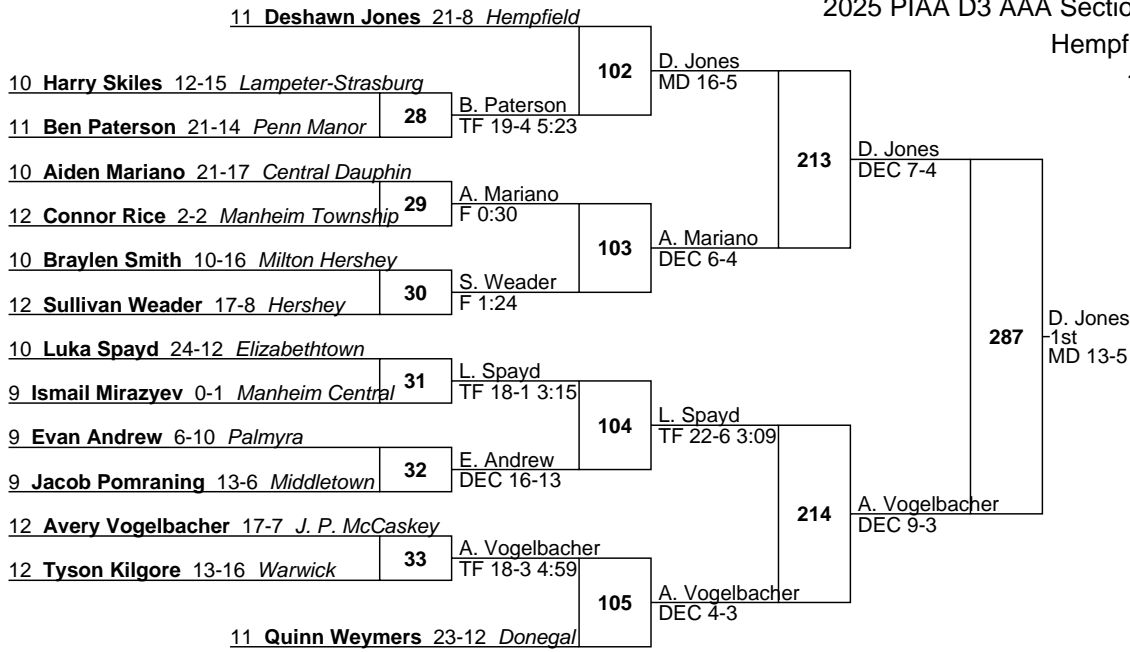

2025 PIAA D3 AAA Section II

Hempfield

145