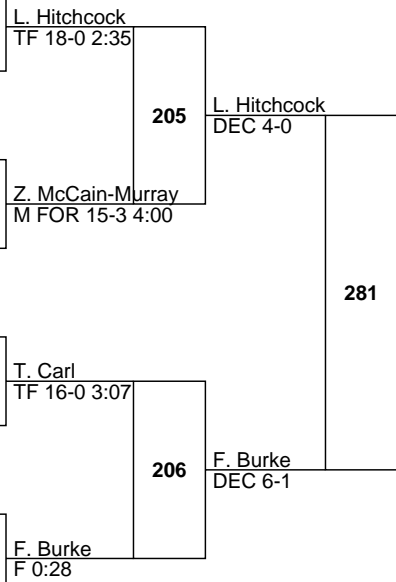

11 Luke Hitchcock 26-5 Central Dauphin

9 Trey Landis 9-10 Manheim Township

11 Hudson Fenicle 17-10 Donegal

11 Henry Von Stetten 20-14 Manheim Central

10 Chase Mendez 4-19 Solanco

9 Ishan Dangal 2-17 Hershey

12 Zymir McCain-Murray 22-9 Hempfield

9 Trevor Carl 13-3 Palmyra

12 Brock Daniels 2-17 Lampeter-Strasburg

10 Elijah Whitcomb 6-16 Milton Hershey

10 Damien Jimenez 11-4 J. P. McCaskey

12 Geno Corradi 15-7 Middletown

10 Tim Jackson 6-11 Warwick

11 Francis Burke 32-3 Elizabethtown