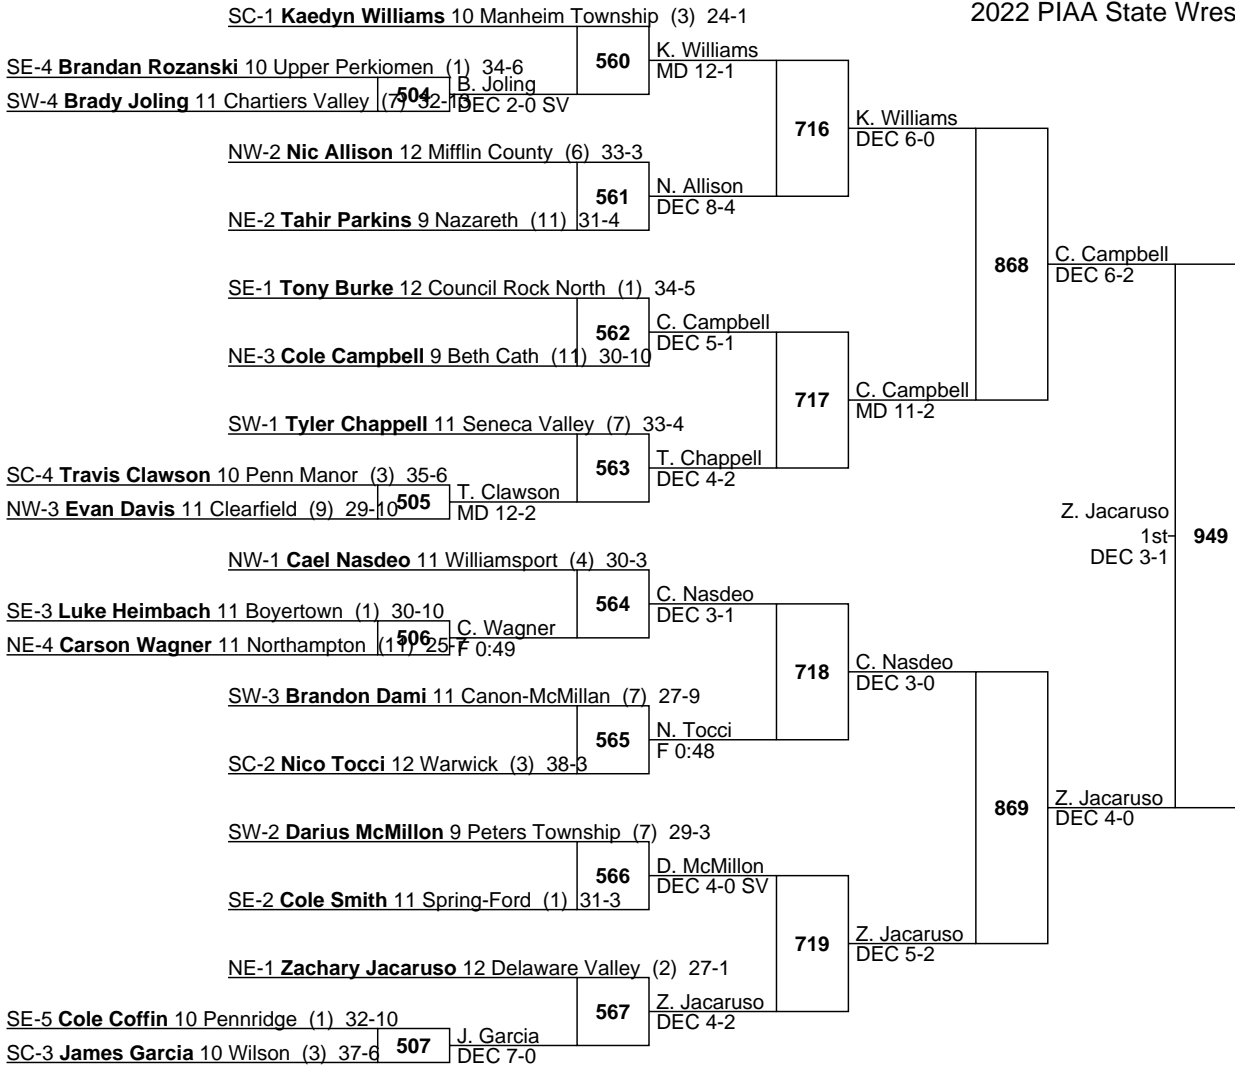

L916 C. McFarland DEC 3-0
 L917 D. Houser DEC 4-3

C. McFarland 5th DEC 6-0

L866 L. Sirianni DEC 2-1
 L867 L. Reitter F 2:42

L. Sirianni 7th MD 20-8

2022 PIAA State Wrestling Championships

AAA

113

L918 C. Nasdeo T. Burke
 FOR 5th
 L919 T. Burke 947 FOR
 DEC 3-0