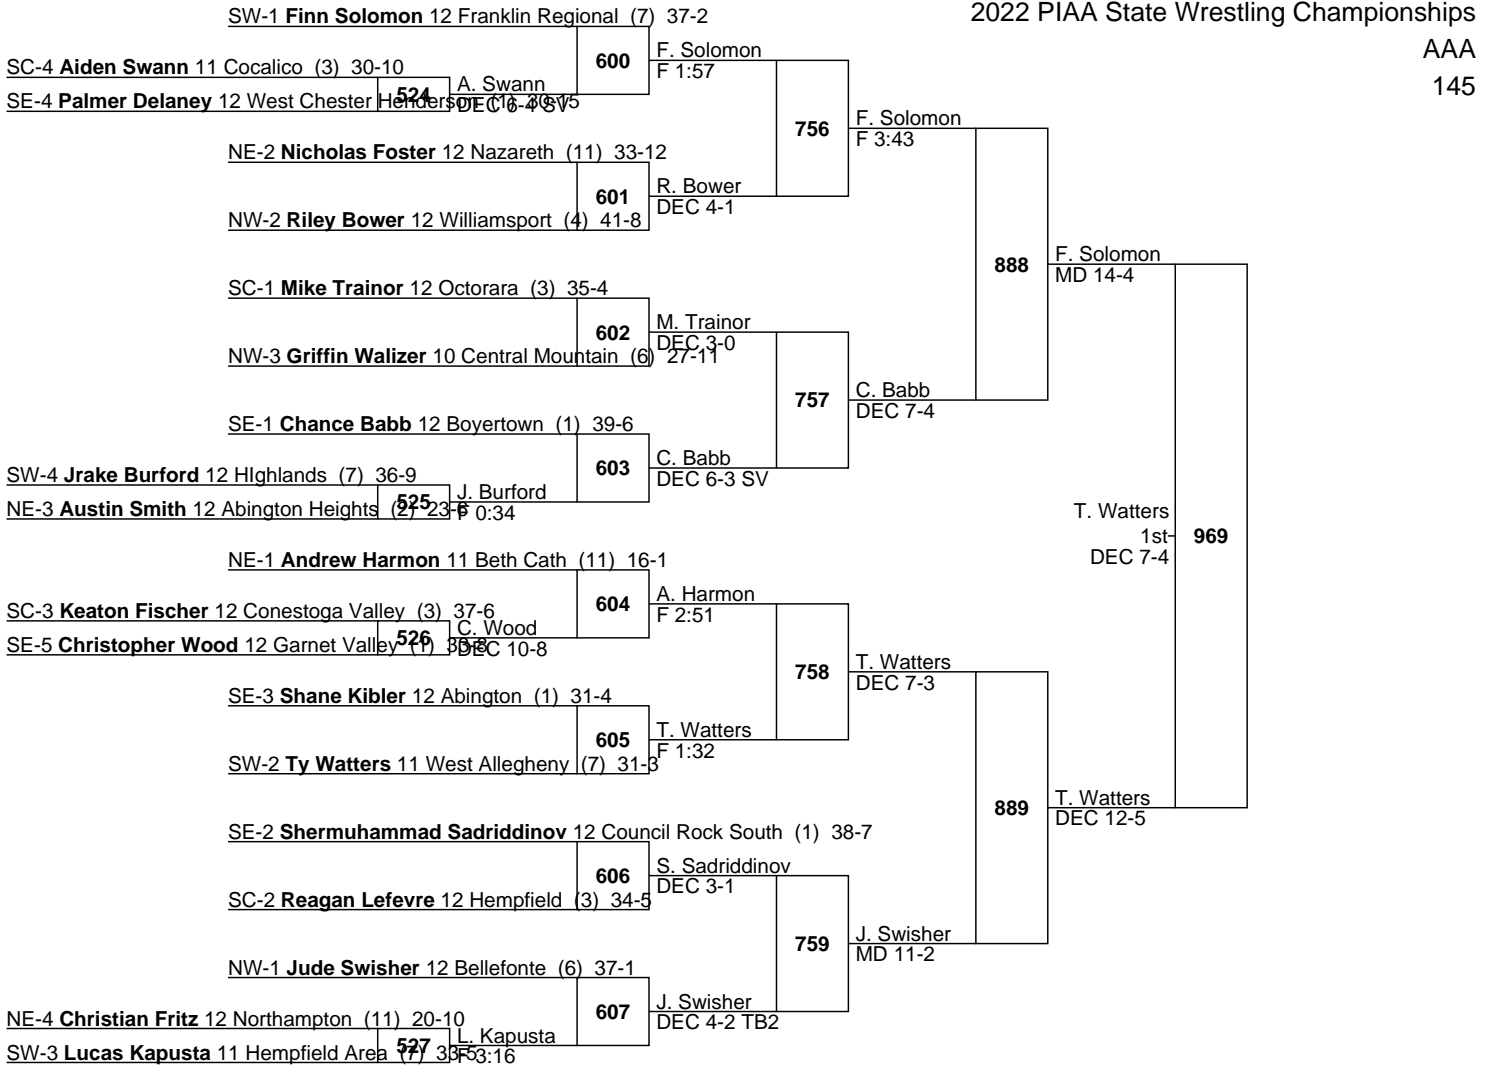

L928 L. Kapusta DEC 7-0
L929 C. Babb 5th DEC 1-0

L890 R. Bower DEC 3-2 TB2
L891 G. Walizer 7th DEC 4-2