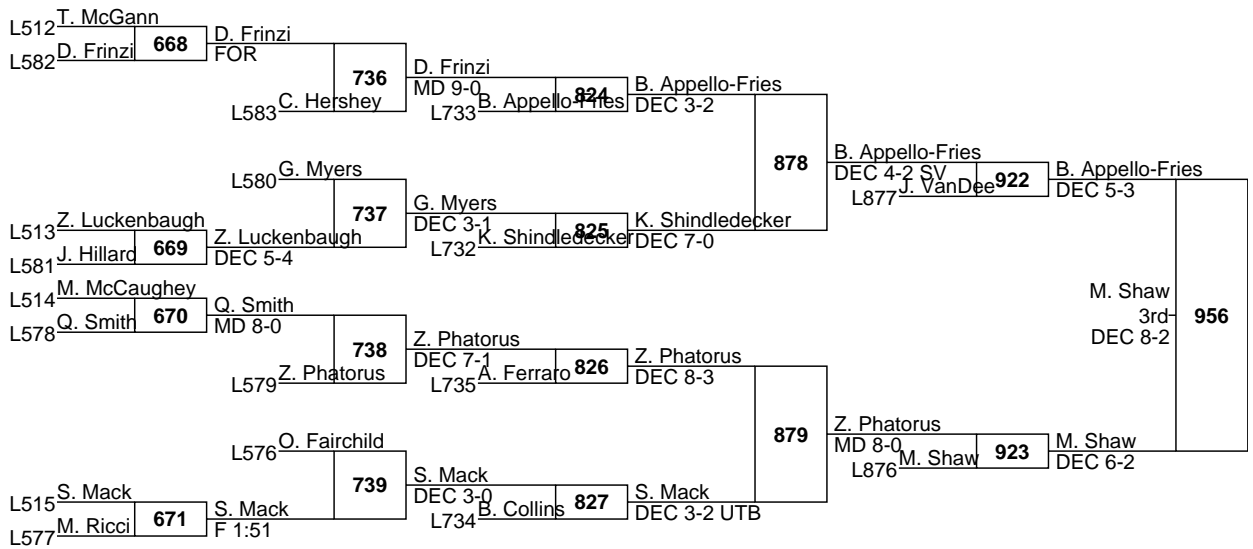

L922 **J. VanDee** 955
L923 **Z. Phatorus** 955

L878 **K. Shindledecker** 954
L879 **S. Mack** 954