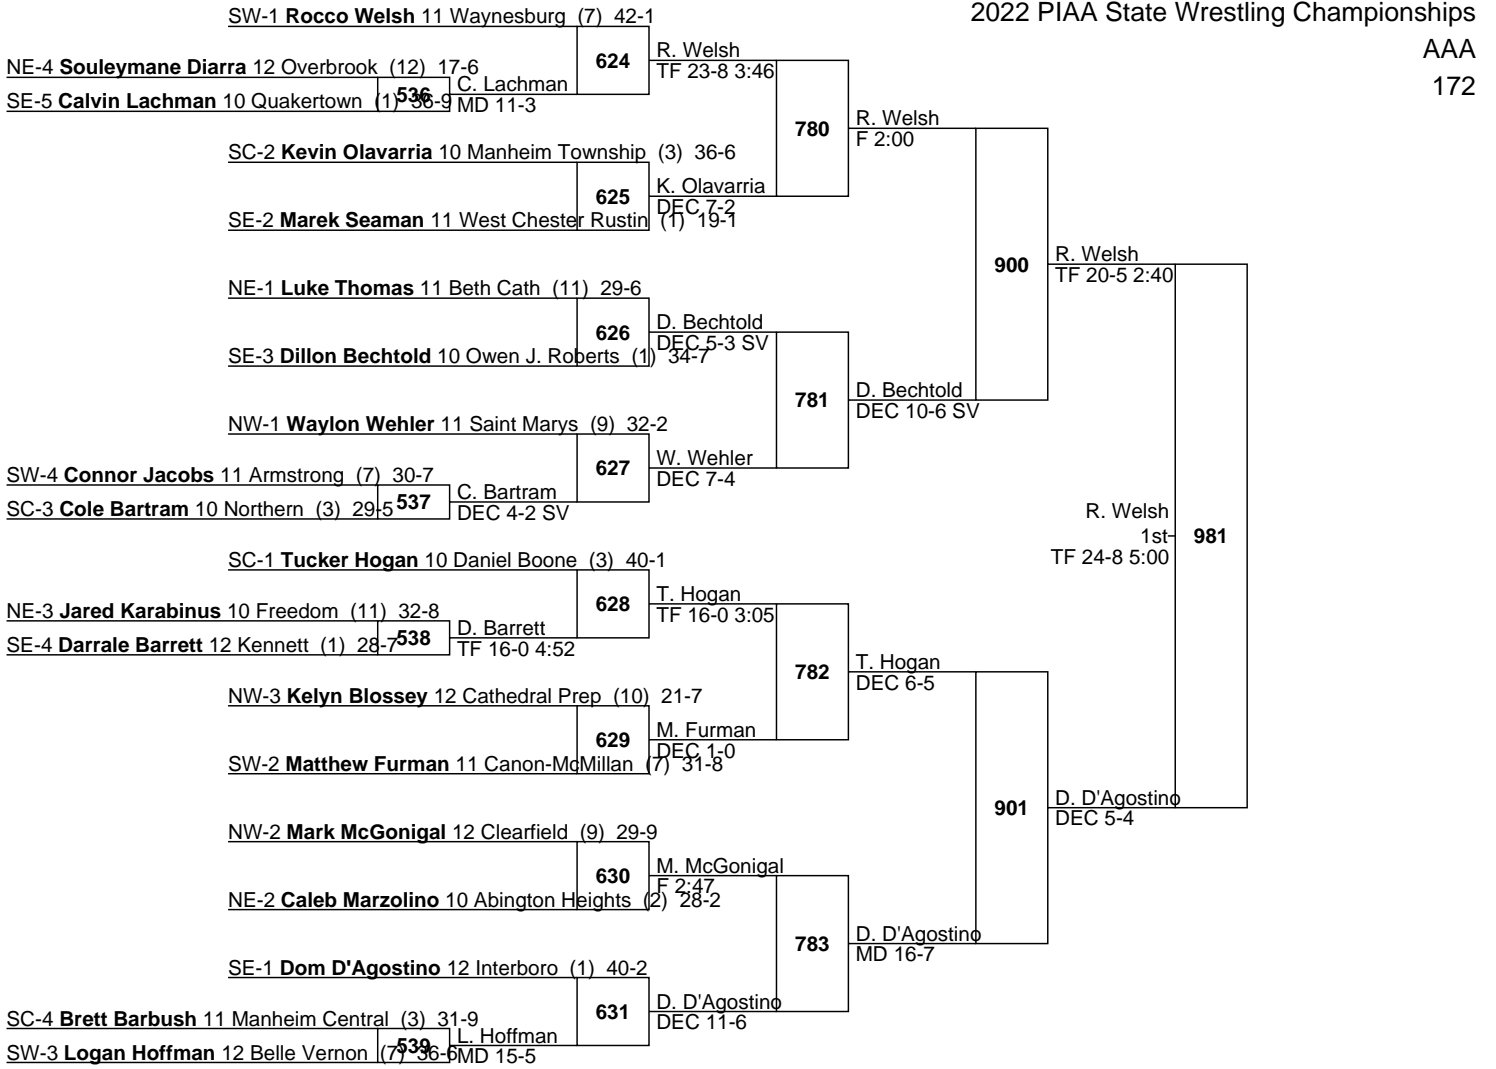

L934 L. Hoffman DEC 6-4
L935 D. Bechtold DEC 12-7
879 D. Bechtold 5th DEC 9-6

L902 C. Jacobs DEC 4-1
L903 C. Bartram DEC 9-4
978 C. Jacobs 7th DEC 6-2