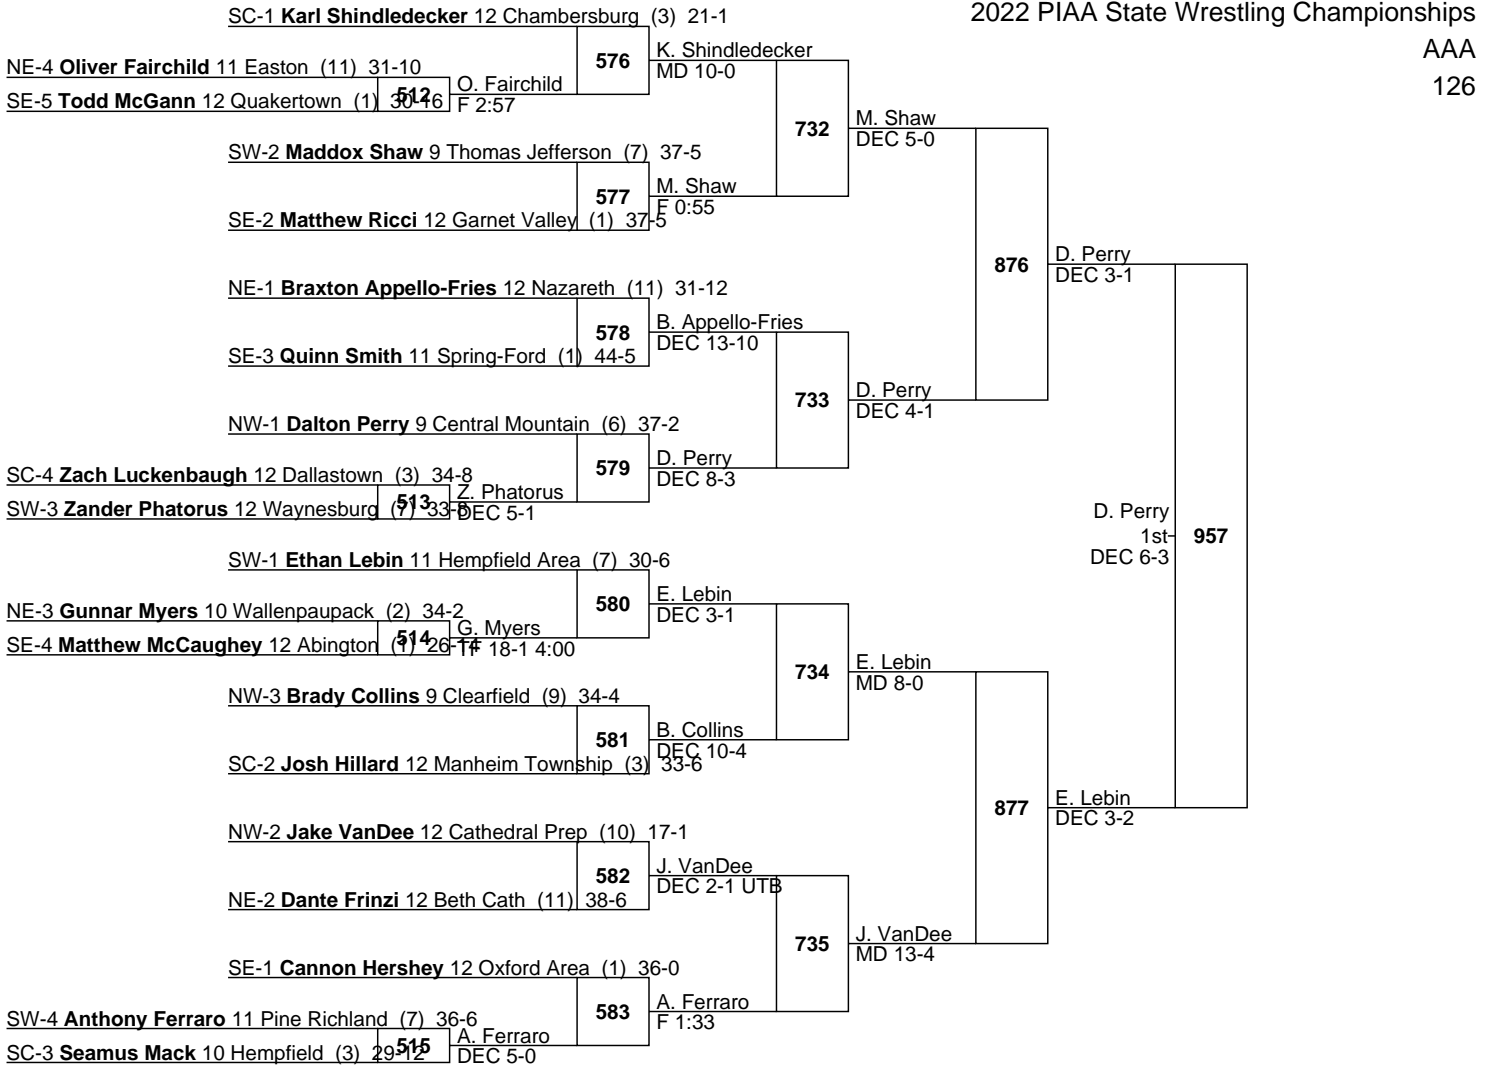

L922 **J. VanDee** 955
L923 **Z. Phatorus** 955

L878 **K. Shindledecker** 954
L879 **S. Mack** 954