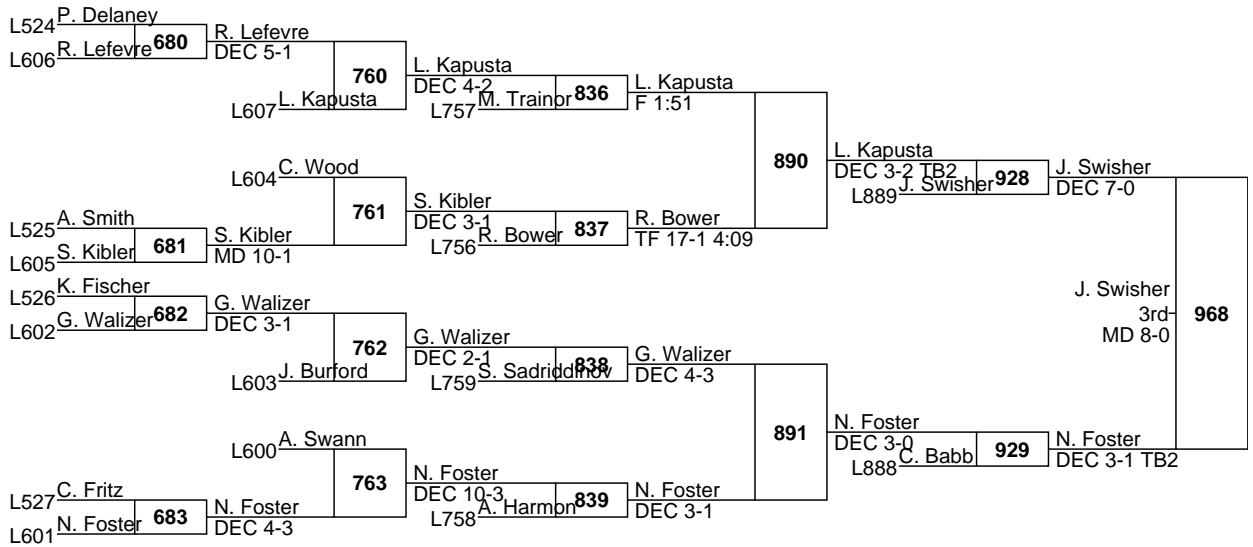

L928 L. Kapusta DEC 7-0
L929 C. Babb 5th DEC 1-0

L890 R. Bower DEC 3-2 TB2
L891 G. Walizer 7th DEC 4-2