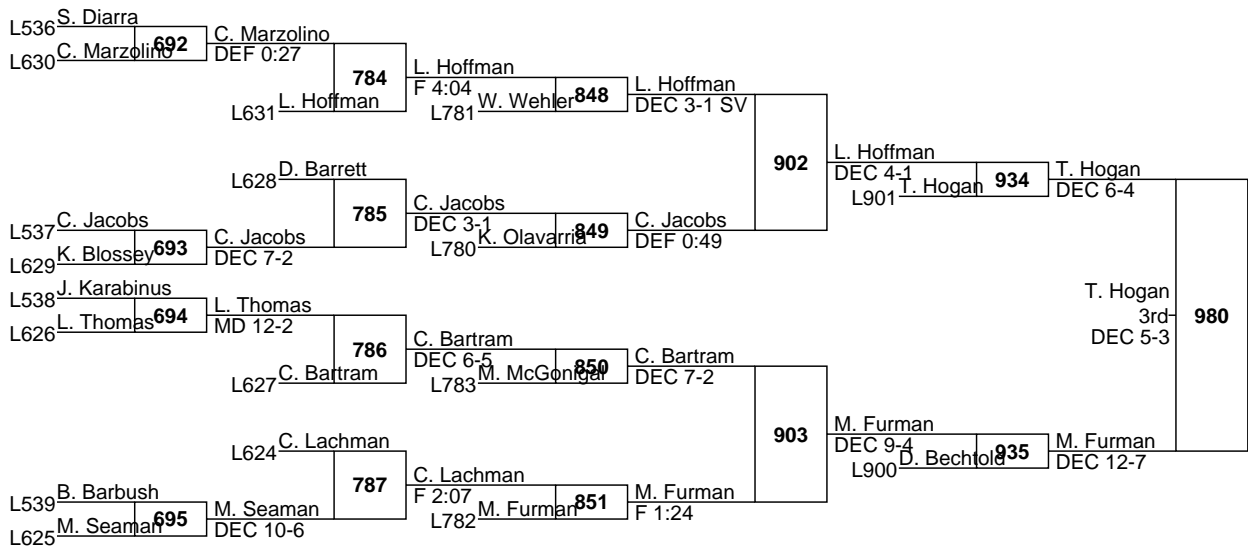

L934 L. Hoffman DEC 6-4
L935 D. Bechtold DEC 12-7
879 D. Bechtold 5th DEC 9-6

L902 C. Jacobs DEC 4-1
L903 C. Bartram DEC 9-4
978 C. Jacobs 7th DEC 6-2