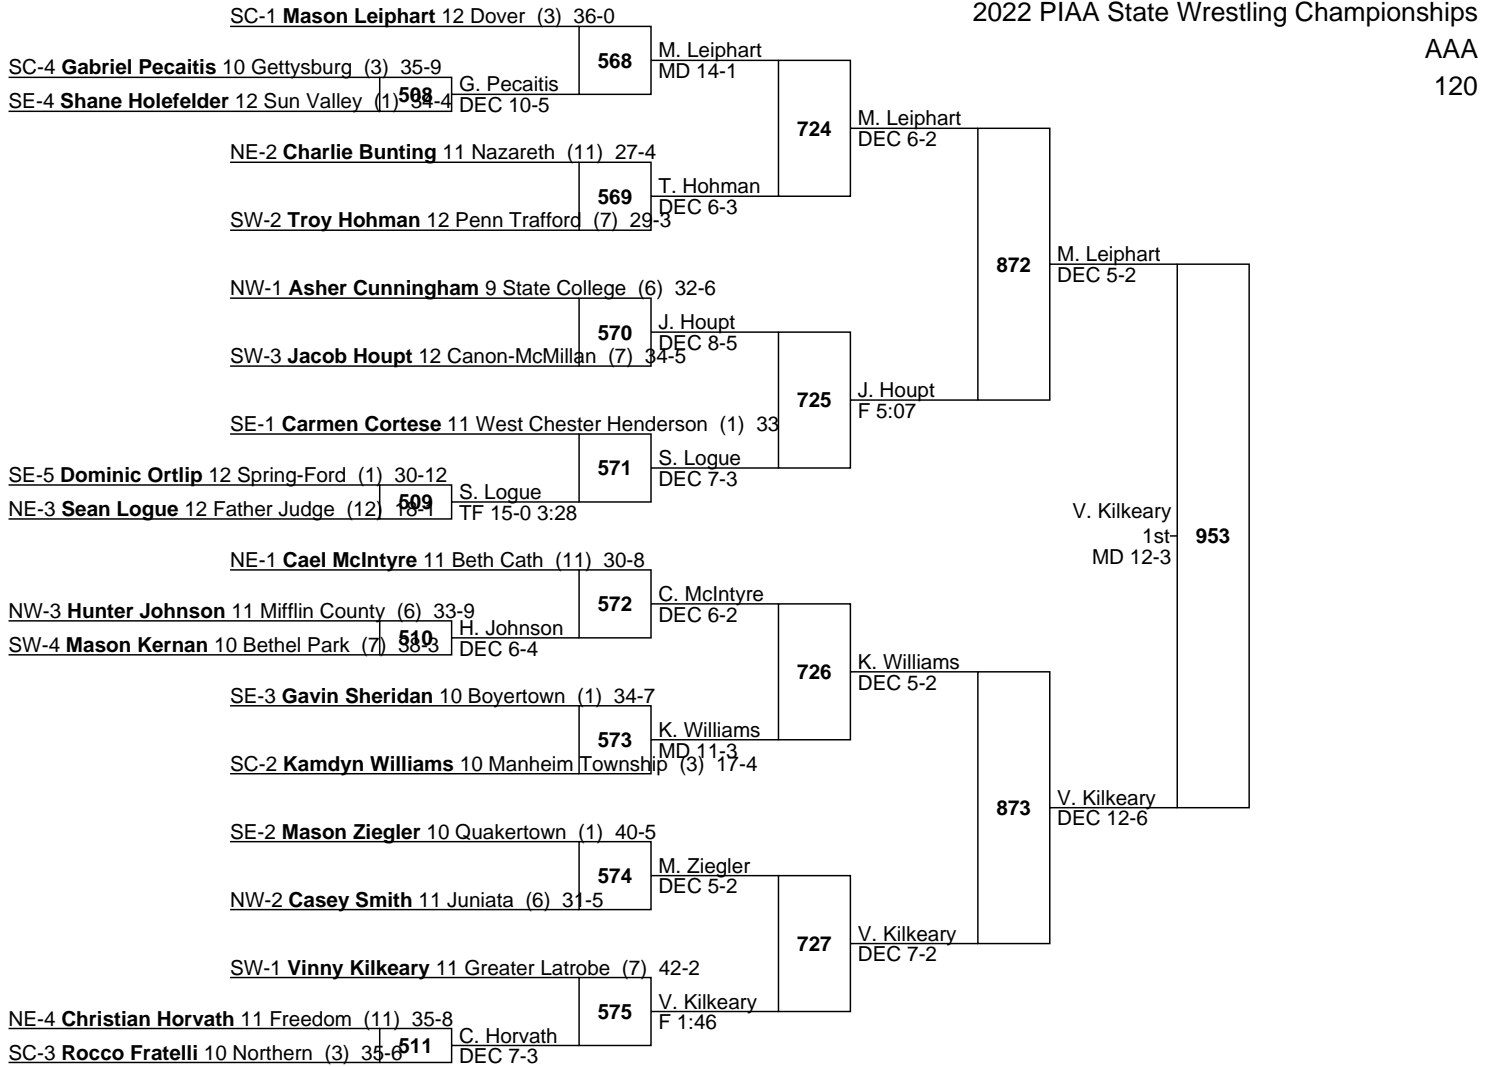

2022 PIAA State Wrestling Championships

AAA

120