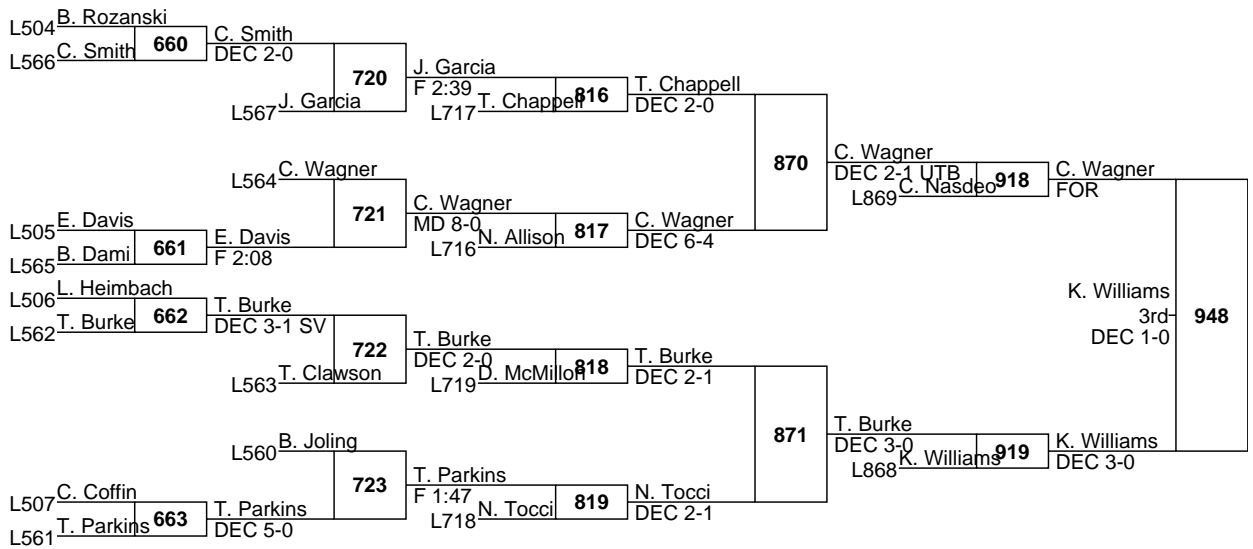

2022 PIAA State Wrestling Championships

AAA

113

L918 C. Nasdeo T. Burke
FOR 5th
L919 T. Burke 947 FOR
DEC 3-0

L870 T. Chappell T. Chappell
DEC 2-1 948 7th
L871 N. Tocci 948 DEC 4-0
DEC 3-0