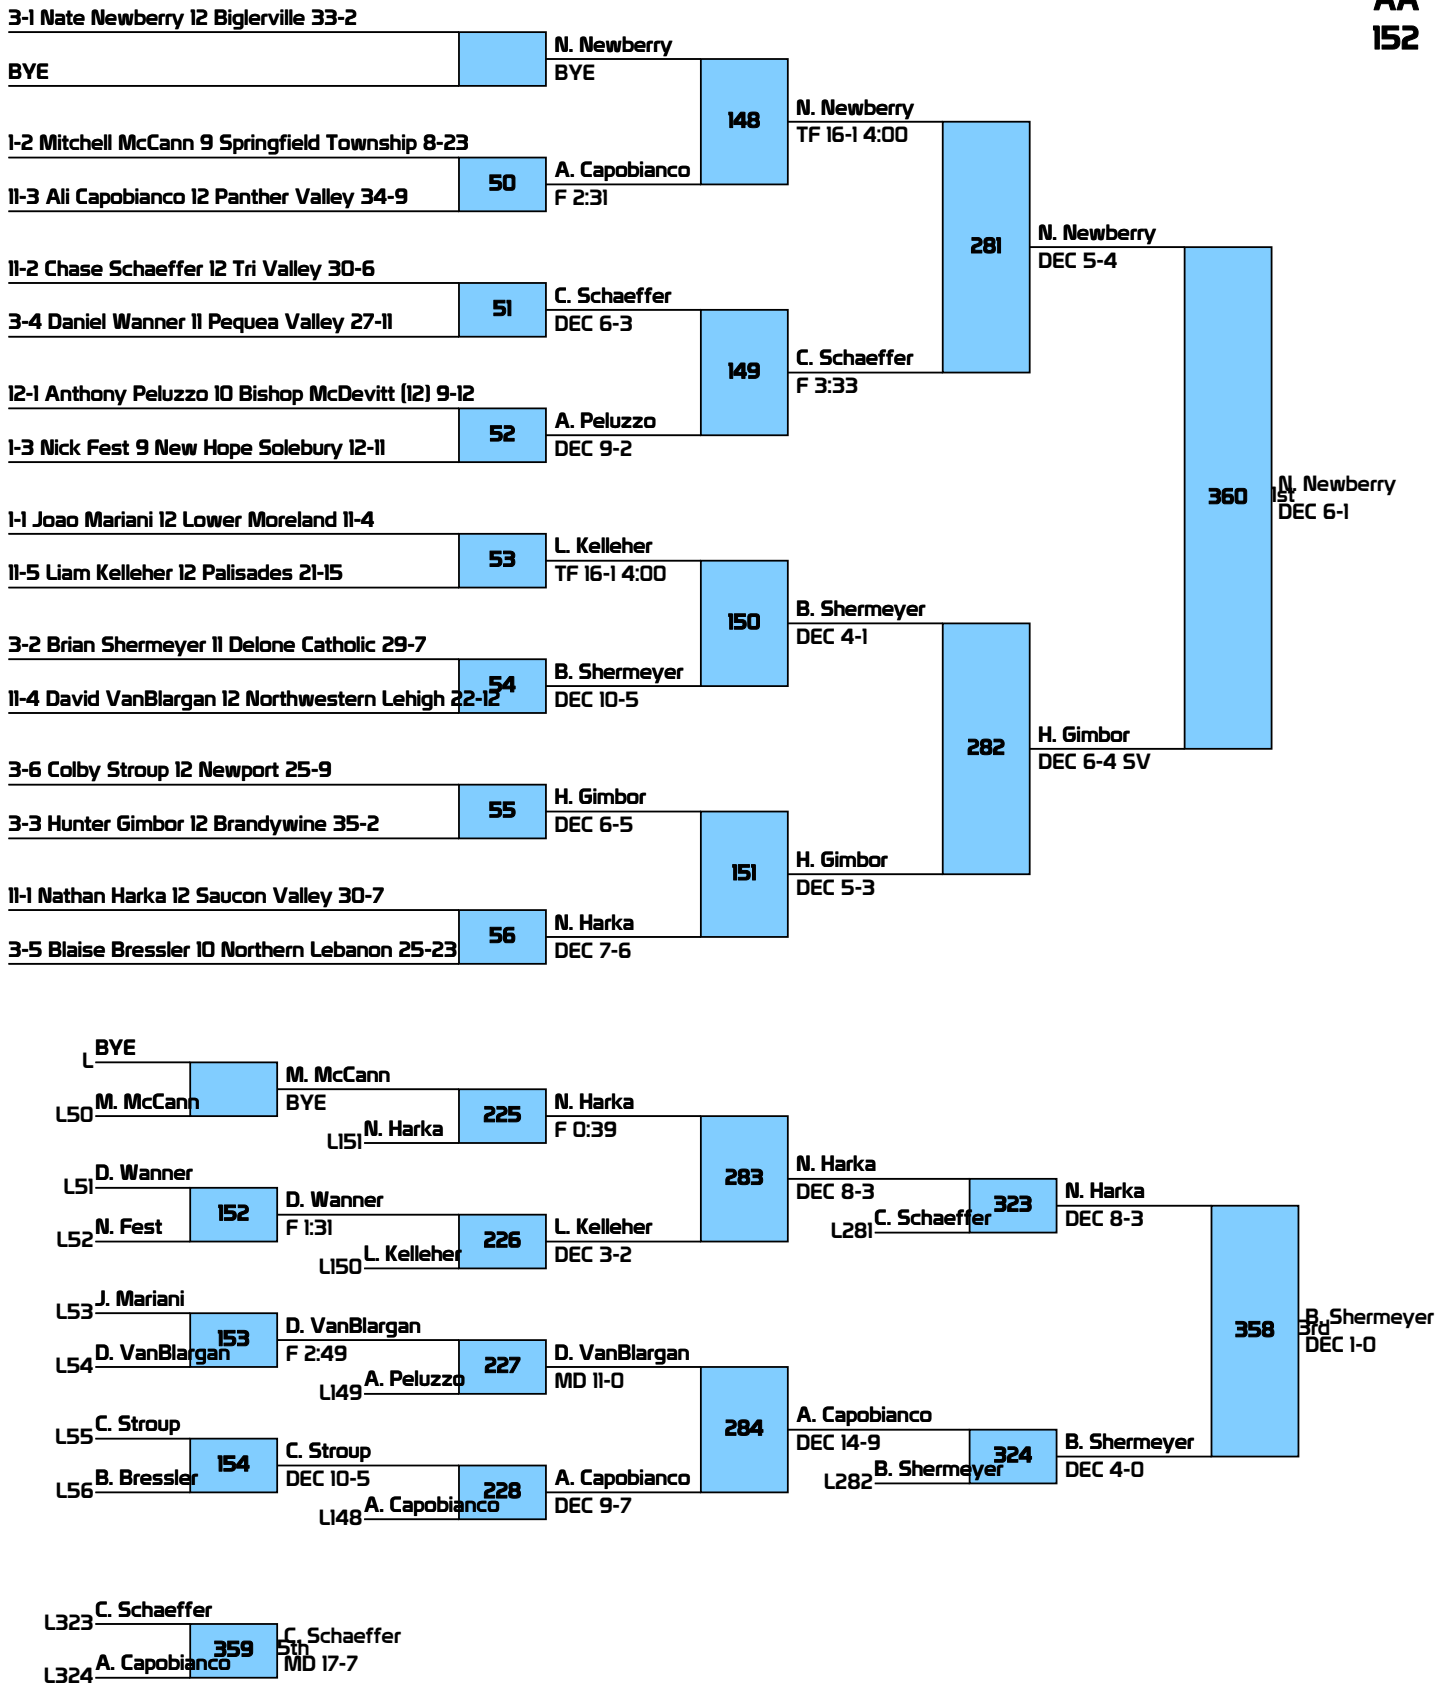

PIAA AA SE Region

AA
152