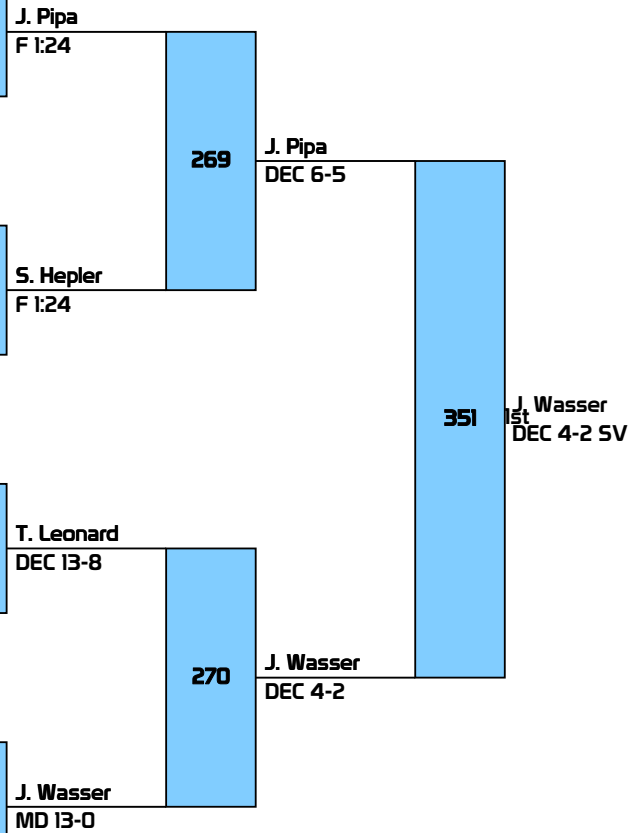

12-1 Kyle Shaffer II Conwell-Egan Catholic 11-8

1-1 Nick Yerger II Pope John Paul II 21-4

3-2 Trevor Leonard II Northern Lebanon 40-7

- Win Forfeit X-No Entry

11-1 Jacob Wasser 12 Palisades 35-0

PIAA AA SE Region