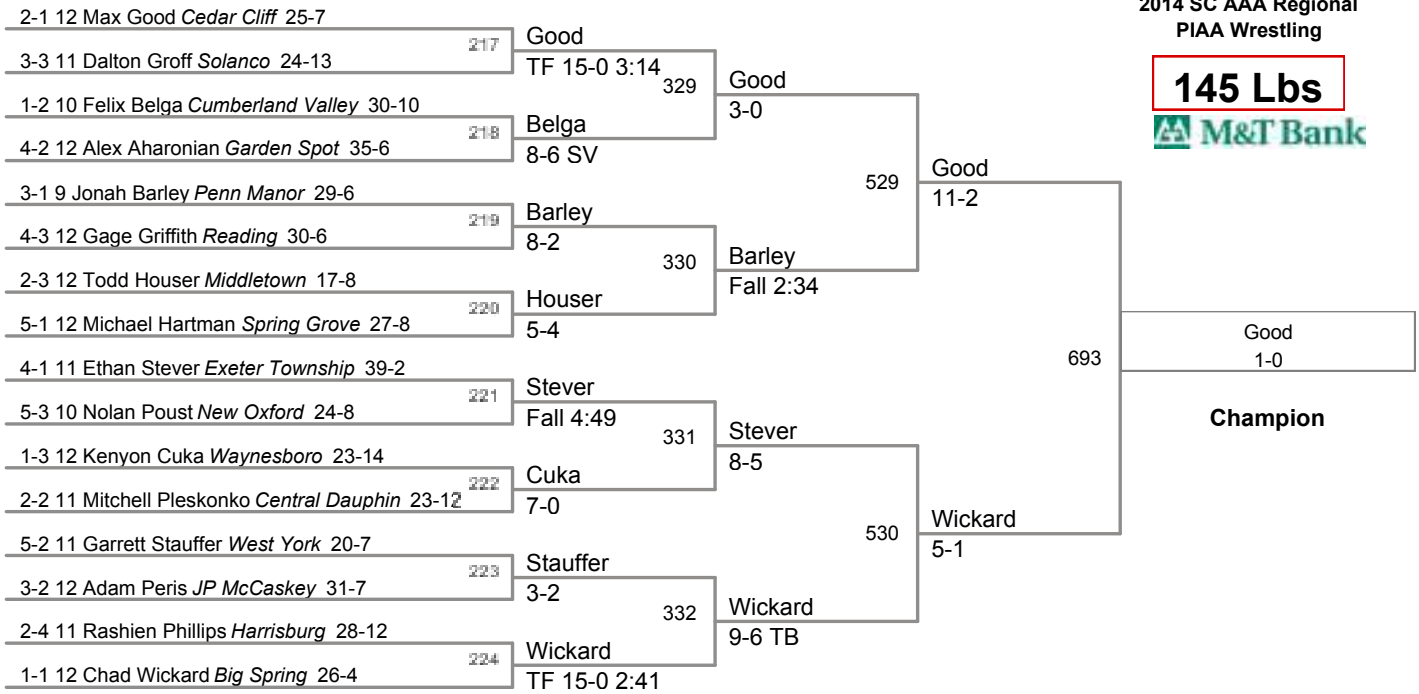

113 Lbs

Champion

White
5-4

126 Lbs

195 Lbs