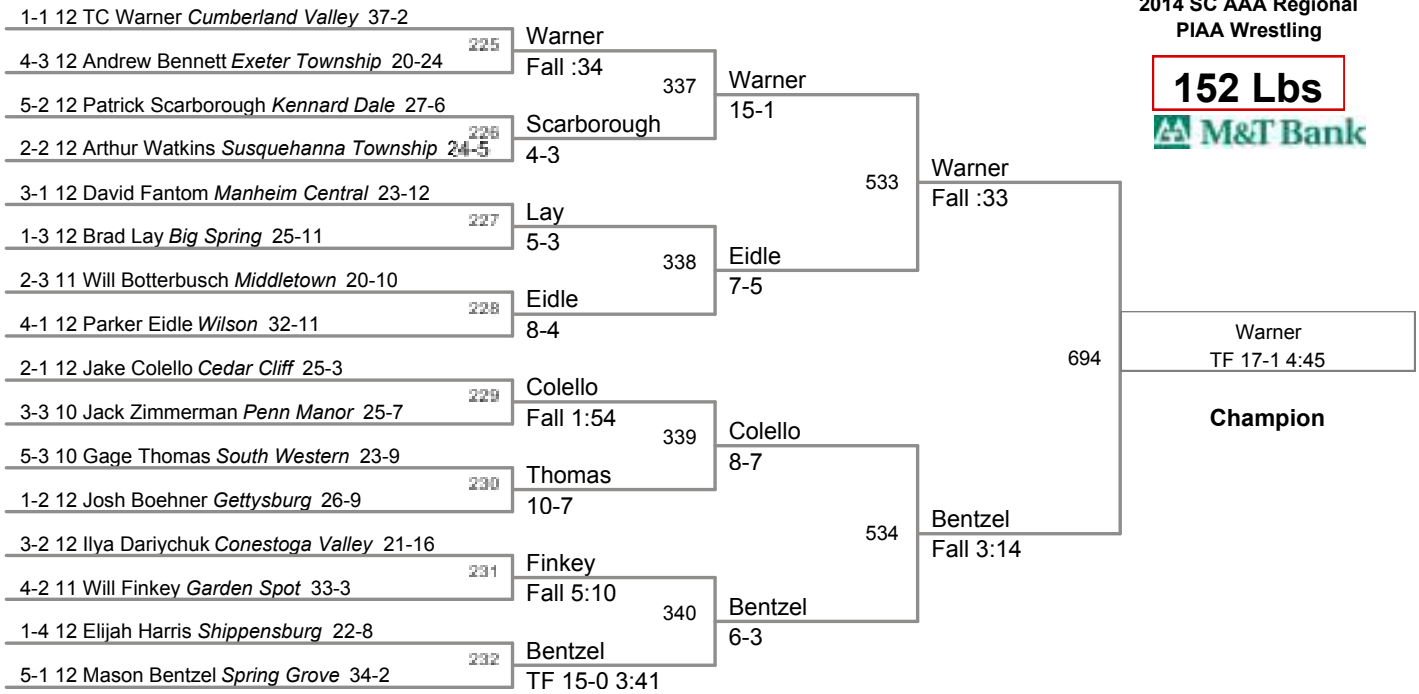

113 Lbs

Champion

White
5-4

126 Lbs

195 Lbs