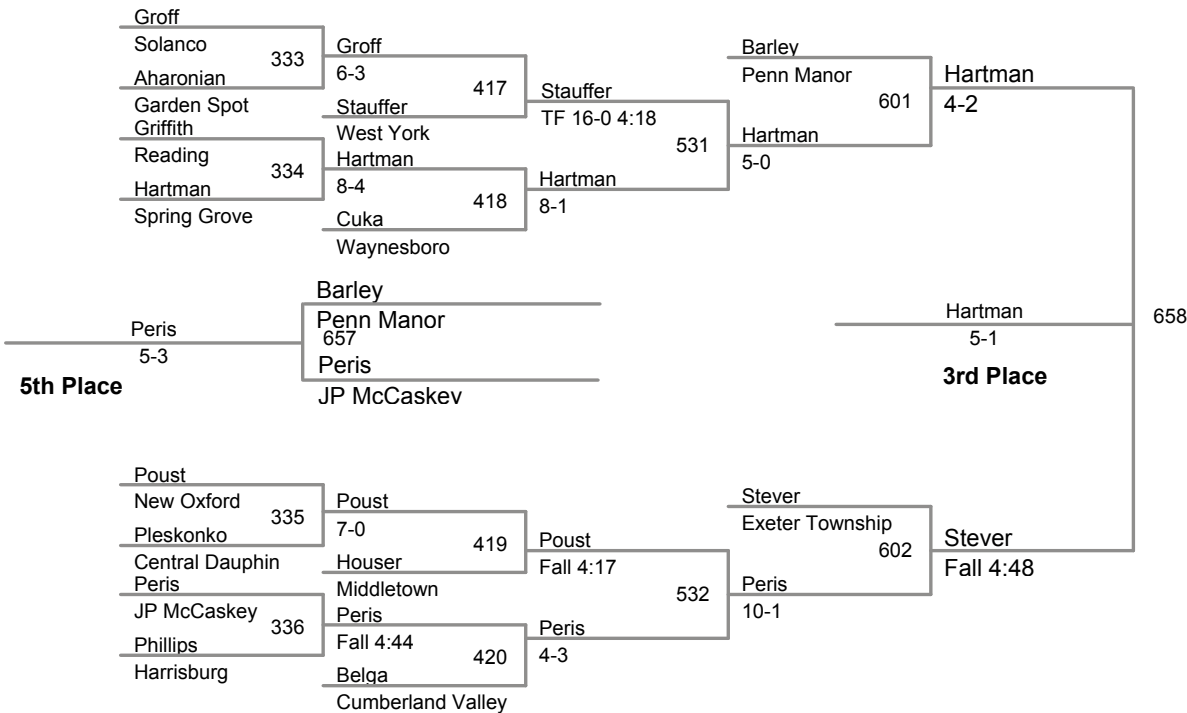

113 Lbs

Champion

White
5-4

126 Lbs

195 Lbs