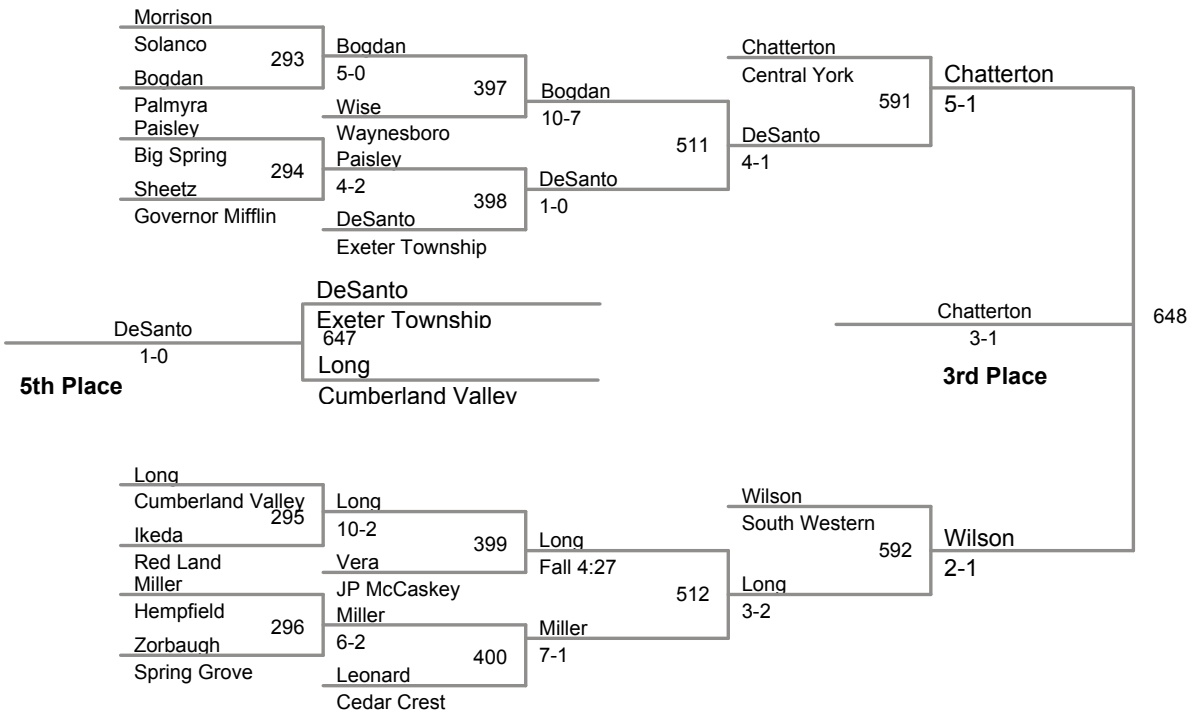

113 Lbs

Champion

White
5-4

126 Lbs

195 Lbs