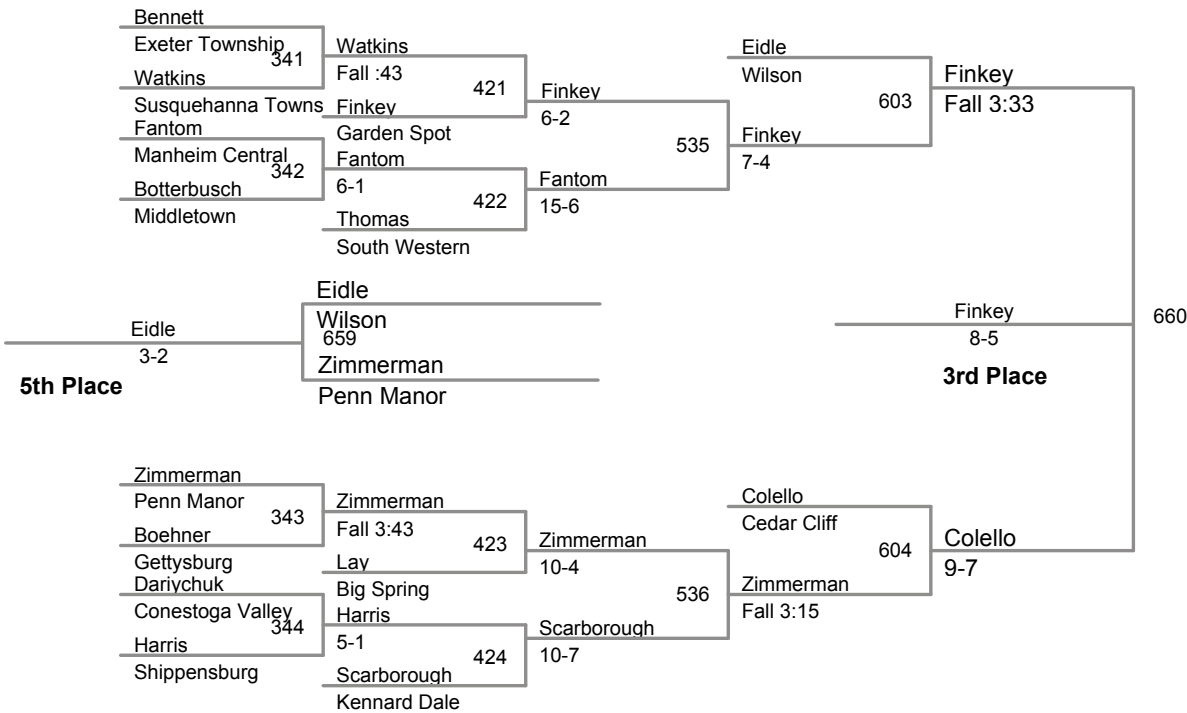

113 Lbs

Champion

White
5-4

126 Lbs

195 Lbs