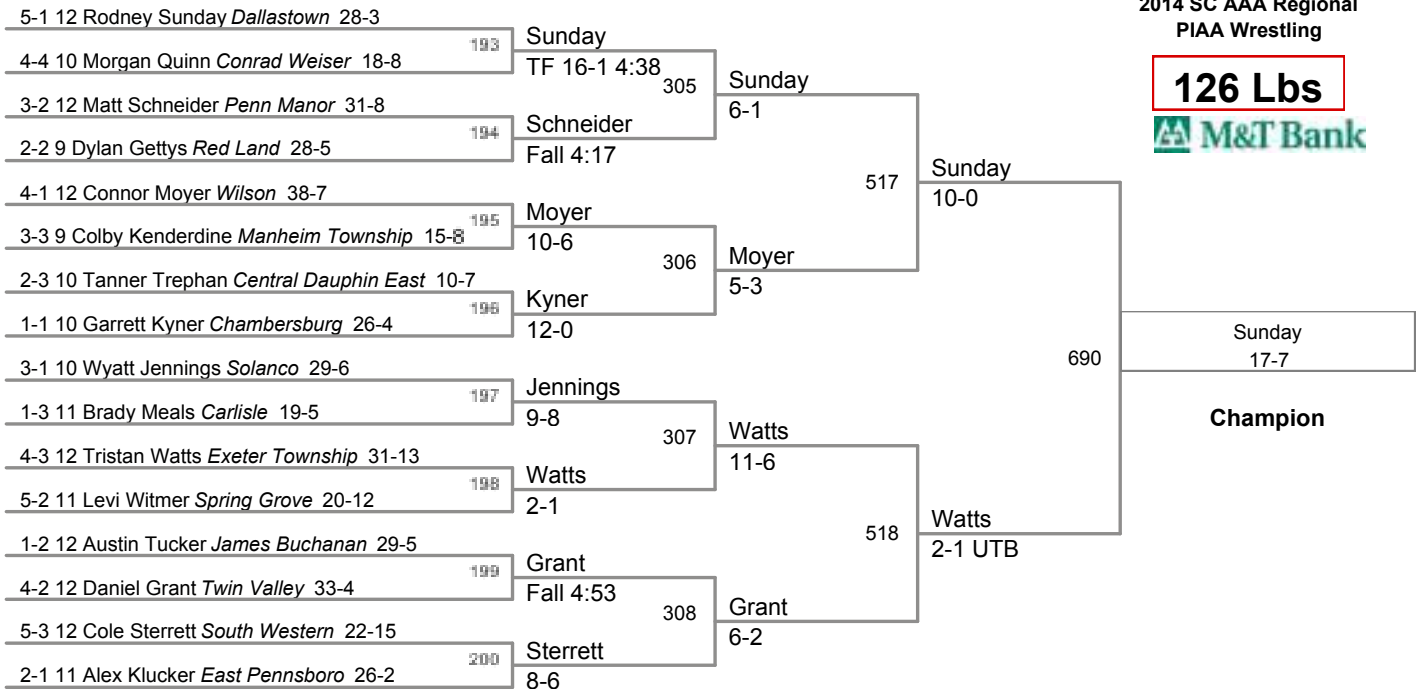

113 Lbs

Champion

White
5-4

126 Lbs

195 Lbs