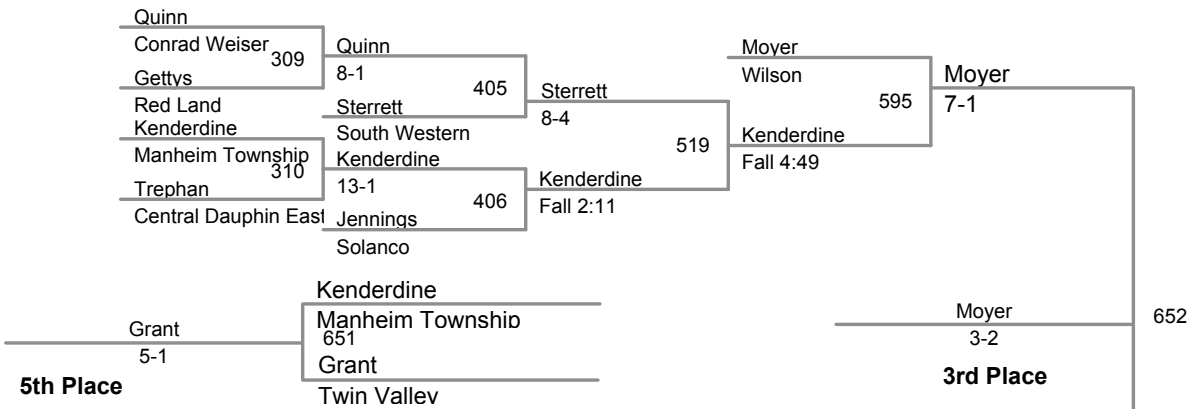

113 Lbs

Champion

White
5-4

126 Lbs

195 Lbs