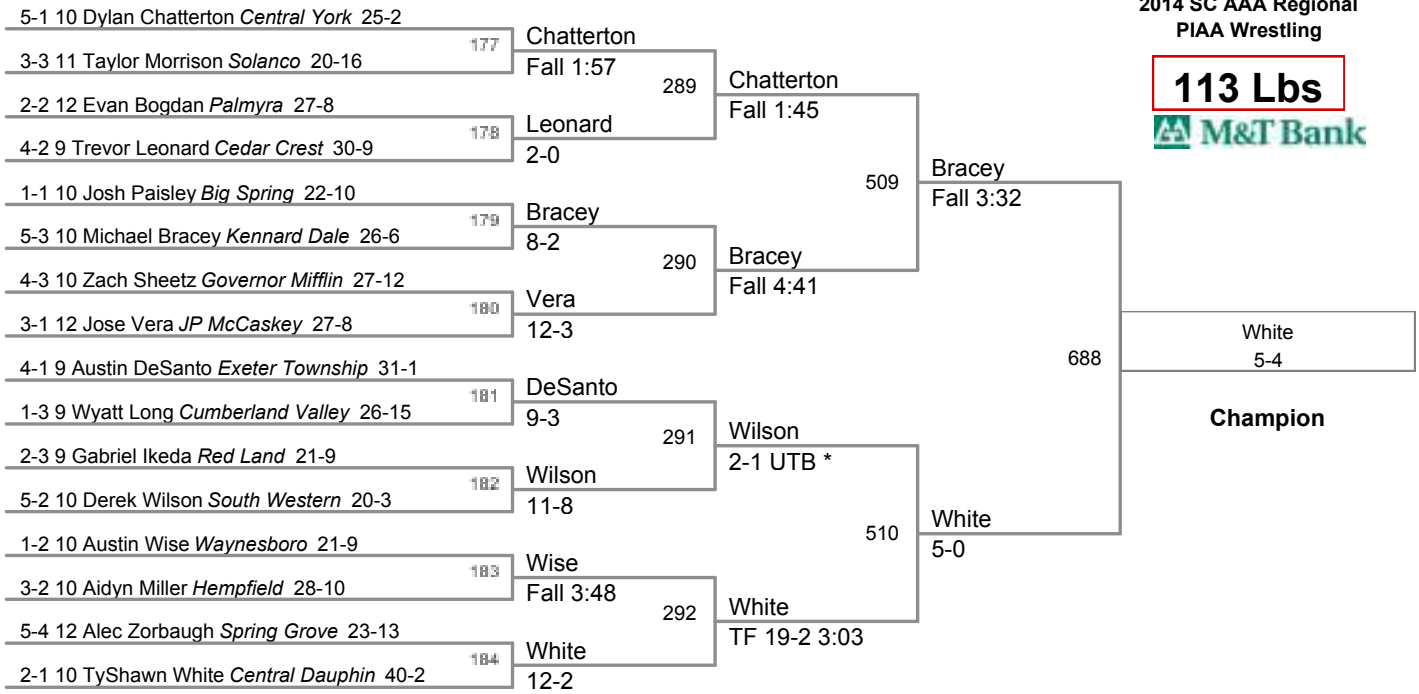

113 Lbs

Champion

White
5-4

126 Lbs

195 Lbs