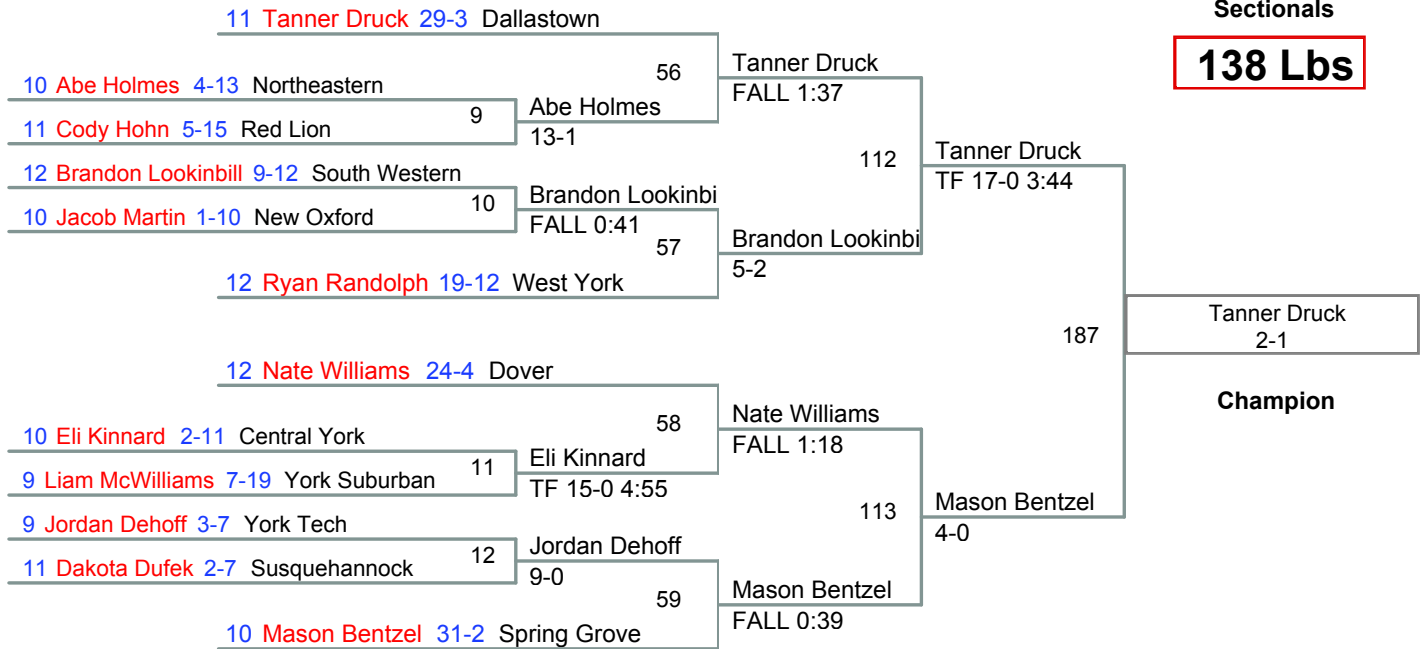

2012 PIAA D3S5 AAA
Sectionals

138 Lbs