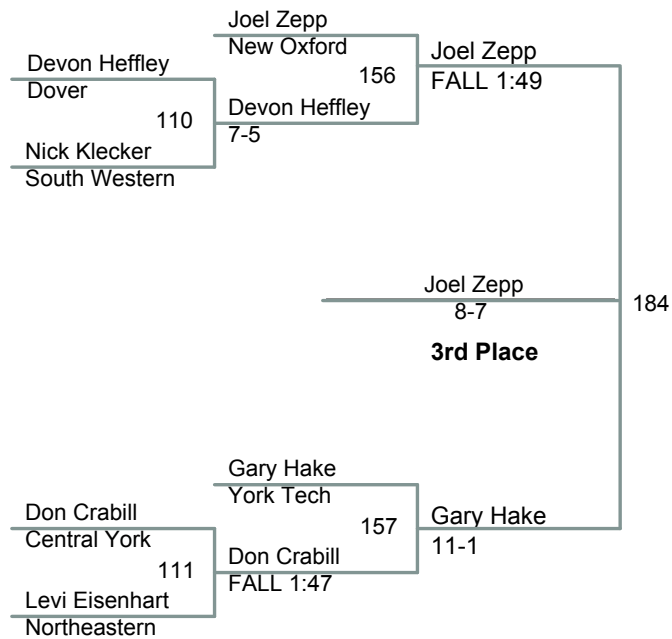

2012 PIAA D3S5 AAA
Sectionals

132 Lbs