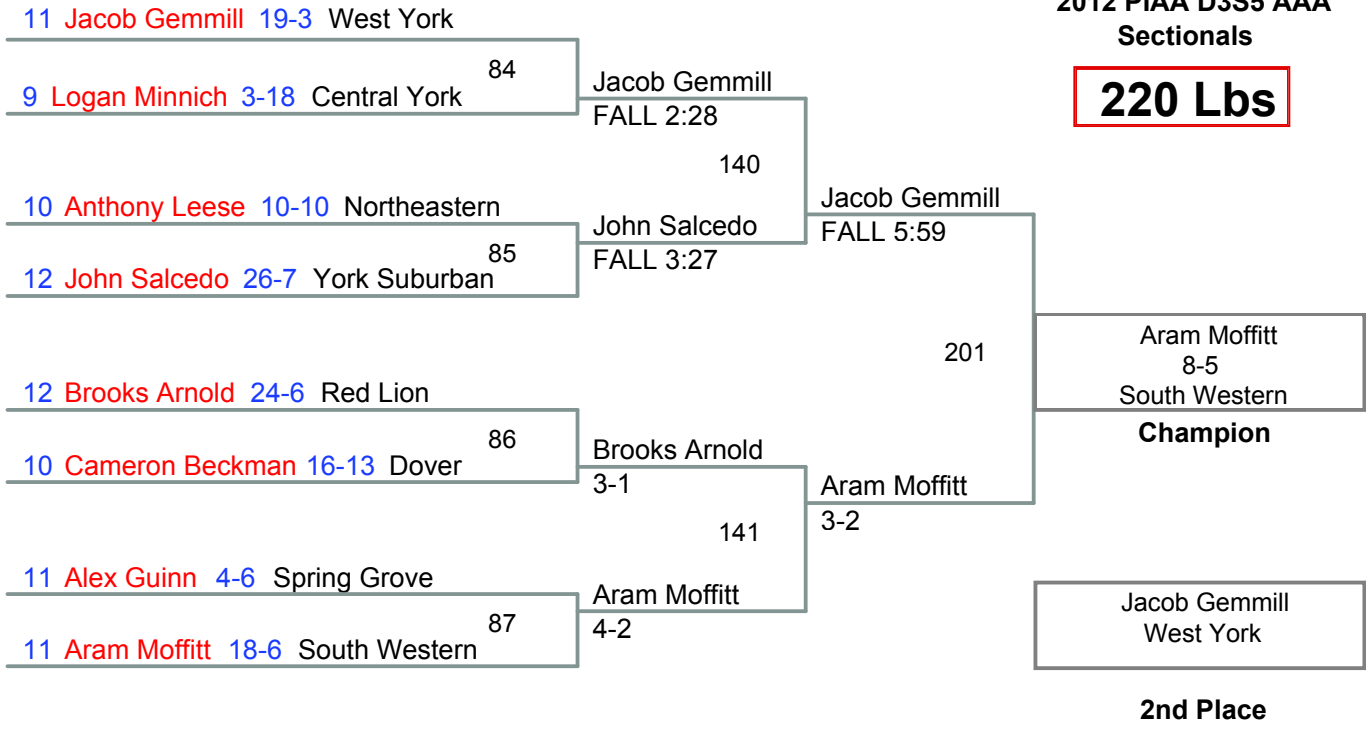

2012 PIAA D3S5 AAA
Sectionals

220 Lbs