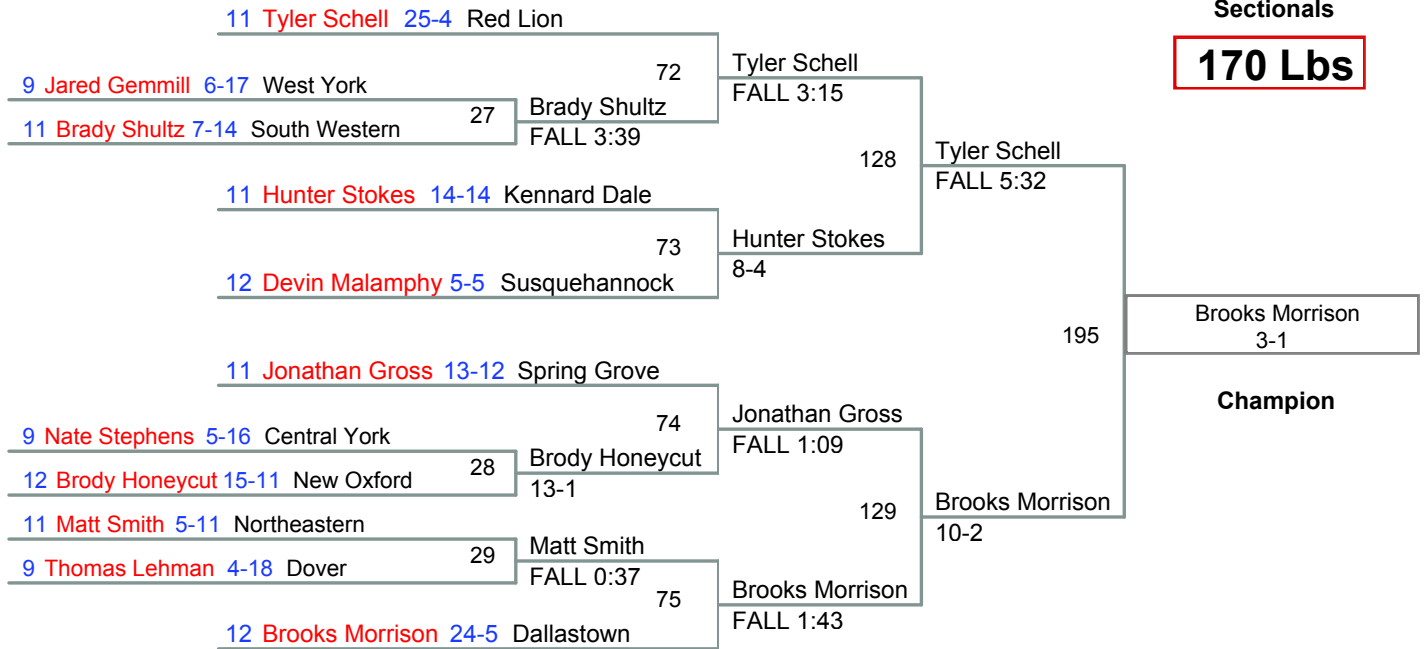

2012 PIAA D3S5 AAA
Sectionals

170 Lbs