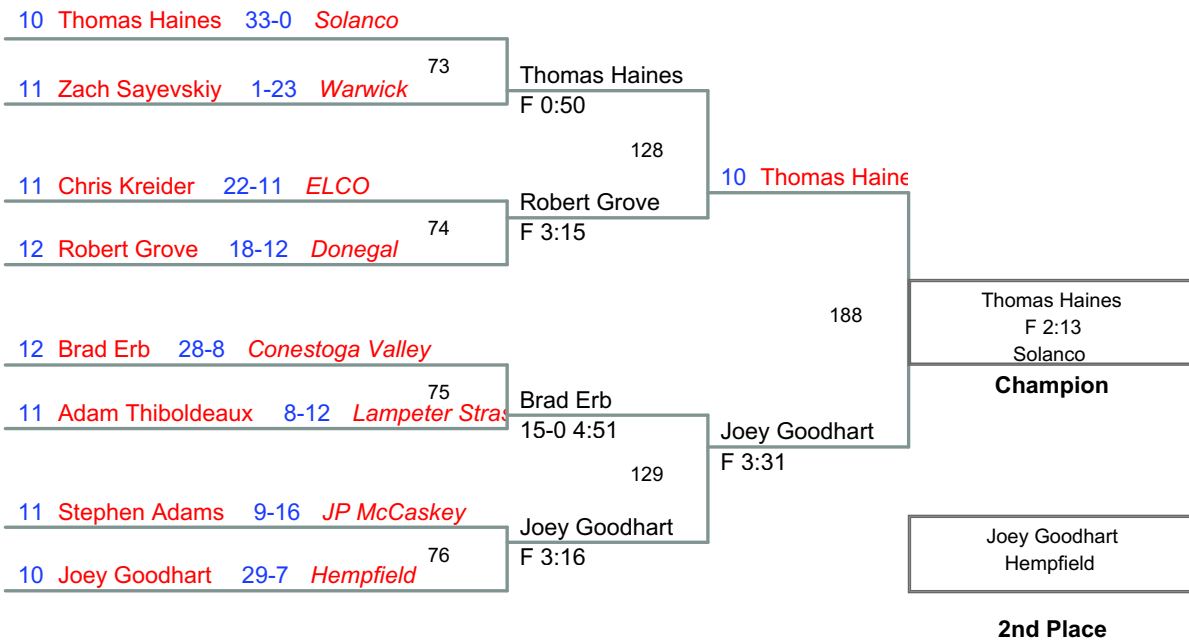

2012 PIAA D3S3 AAA
Sectionals

220 Lbs

2012 PIAA D3S3 AAA
Sectionals

285 Lbs