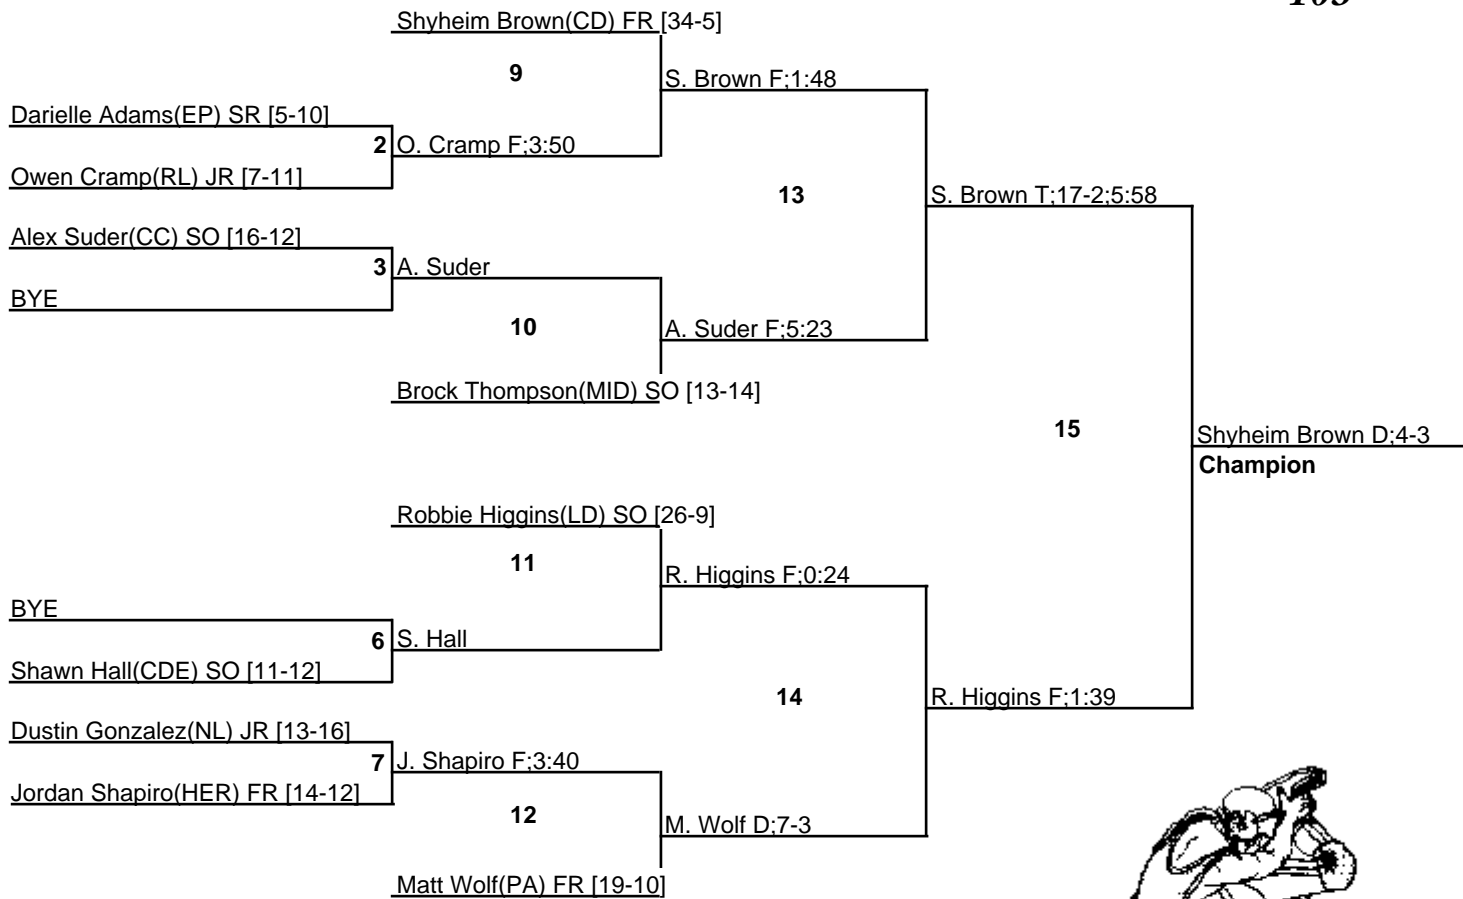

2008-09 District 3, Section 2 Wrestling Tournament

10 February 2009

103

2008-09 District 3, Section 2 Wrestling Tournament

10 February 2009

112

2008-09 District 3, Section 2 Wrestling Tournament

10 February 2009

119

2008-09 District 3, Section 2 Wrestling Tournament

10 February 2009

125

2008-09 District 3, Section 2 Wrestling Tournament

10 February 2009

130

2008-09 District 3, Section 2 Wrestling Tournament