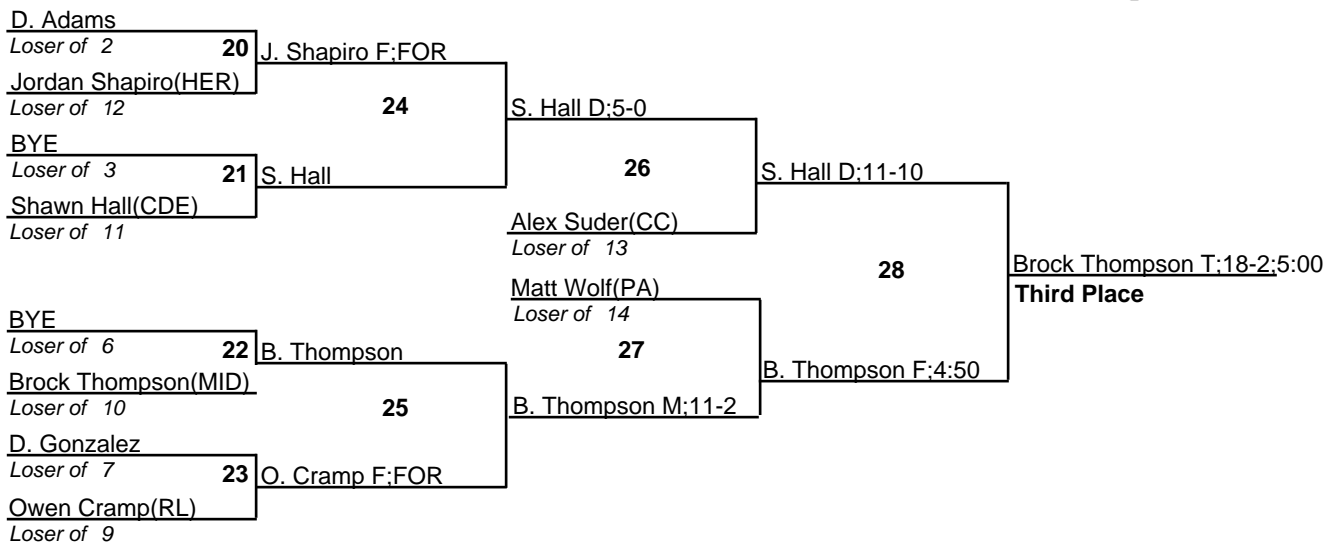

2008-09 District 3, Section 2 Wrestling Tournament

10 February 2009

103

2008-09 District 3, Section 2 Wrestling Tournament

10 February 2009

112

2008-09 District 3, Section 2 Wrestling Tournament

10 February 2009

119

2008-09 District 3, Section 2 Wrestling Tournament

10 February 2009

125

2008-09 District 3, Section 2 Wrestling Tournament

10 February 2009

130

2008-09 District 3, Section 2 Wrestling Tournament