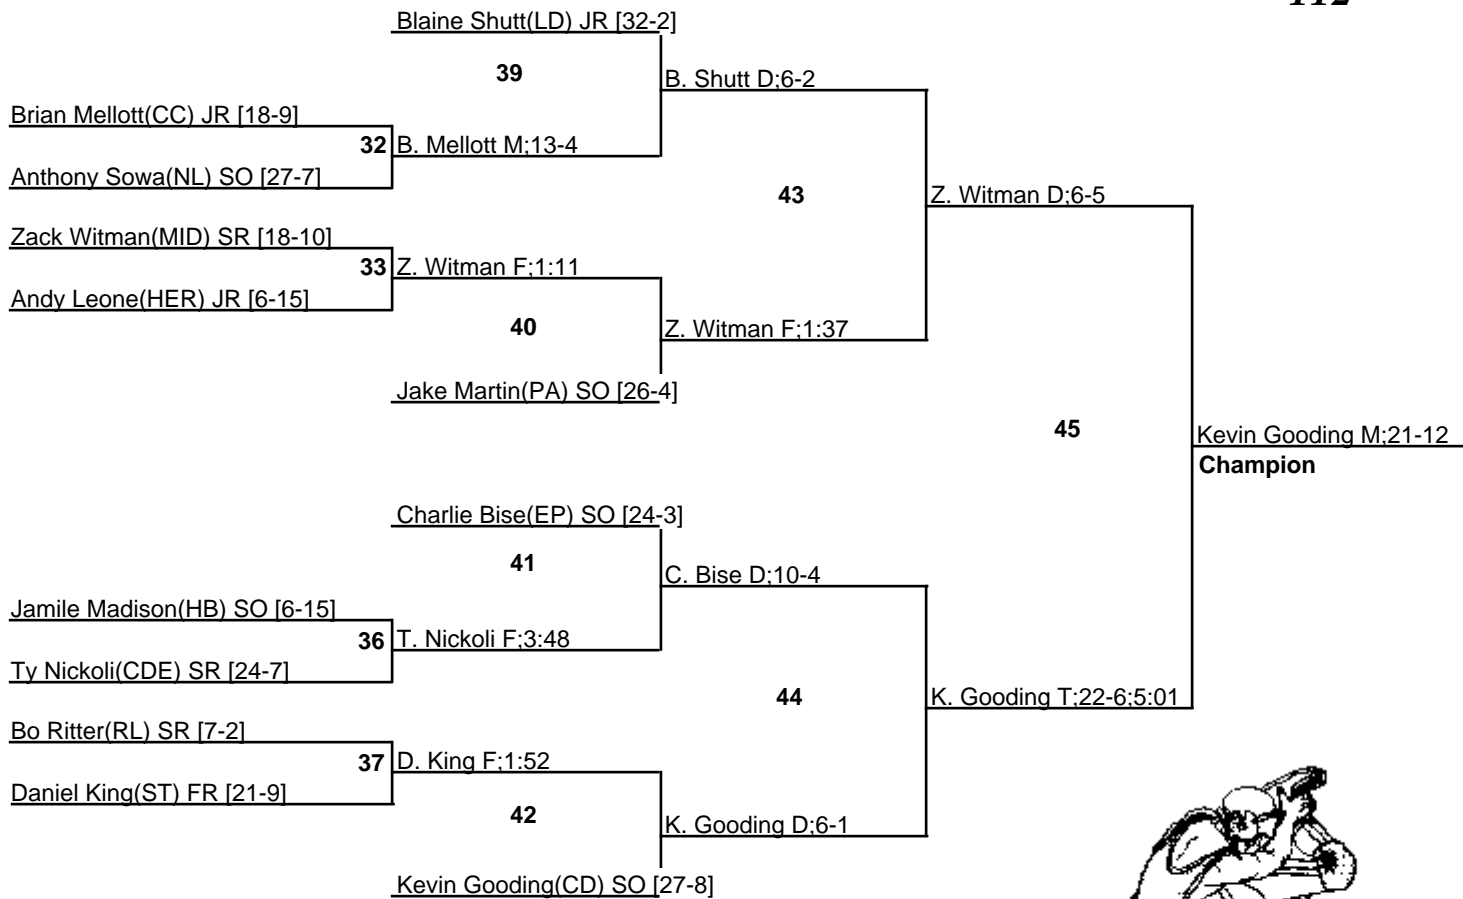

2008-09 District 3, Section 2 Wrestling Tournament

10 February 2009

103

2008-09 District 3, Section 2 Wrestling Tournament

10 February 2009

112

2008-09 District 3, Section 2 Wrestling Tournament

10 February 2009

119

2008-09 District 3, Section 2 Wrestling Tournament

10 February 2009

125

2008-09 District 3, Section 2 Wrestling Tournament

10 February 2009

130

2008-09 District 3, Section 2 Wrestling Tournament

10 February 2009

135

2008-09 District 3, Section 2 Wrestling Tournament

10 February 2009

140

2008-09 District 3, Section 2 Wrestling Tournament

10 February 2009

145