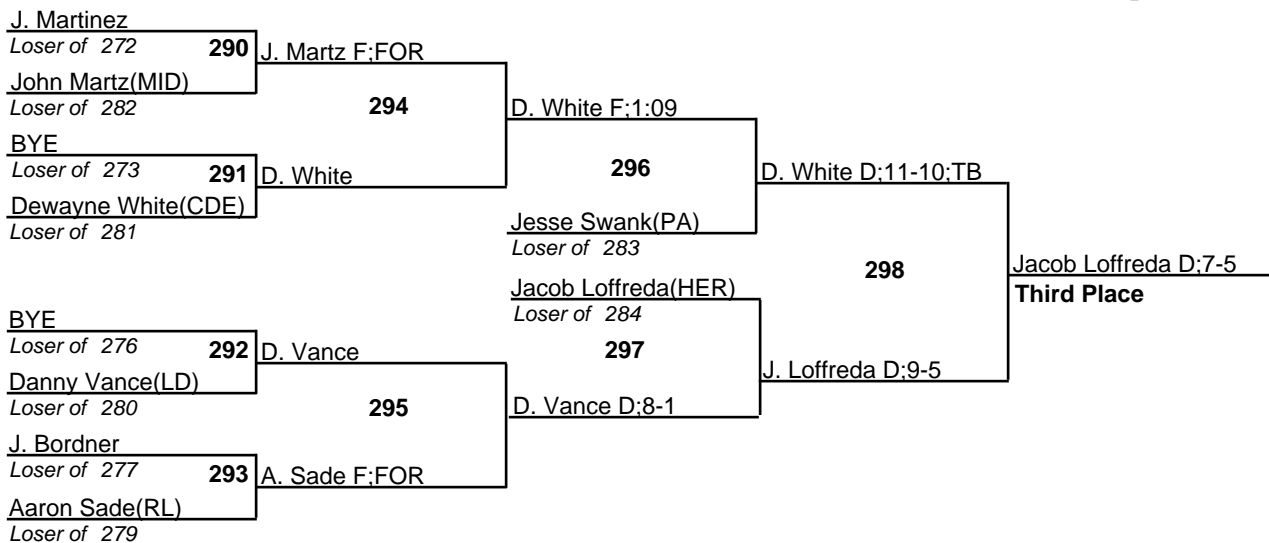

2008-09 District 3, Section 2 Wrestling Tournament

10 February 2009

152

2008-09 District 3, Section 2 Wrestling Tournament

10 February 2009

160

2008-09 District 3, Section 2 Wrestling Tournament

10 February 2009