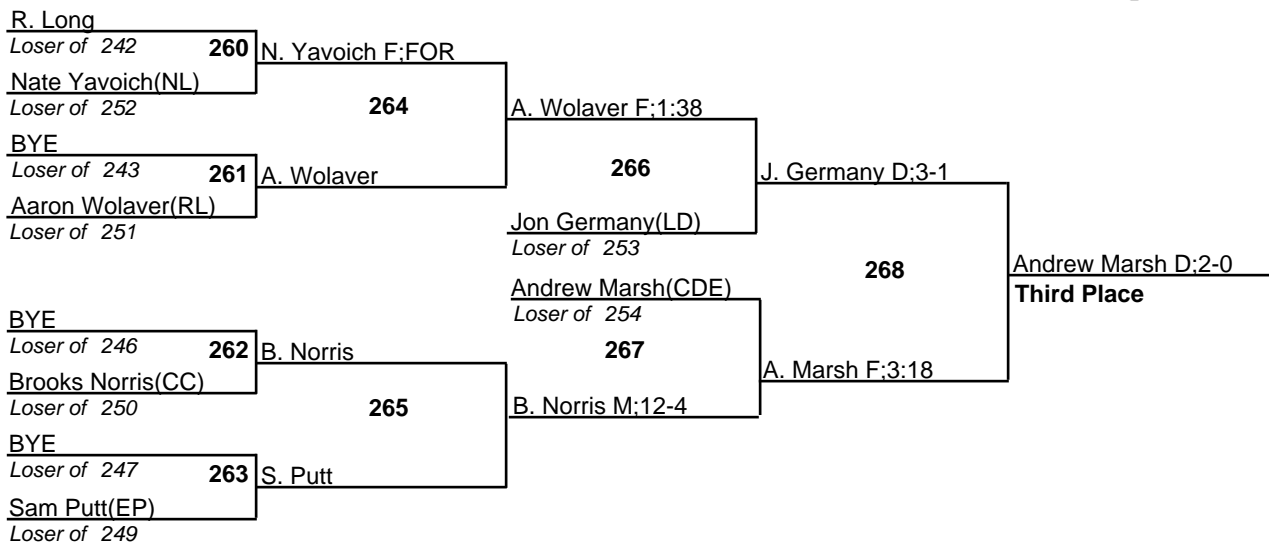

2008-09 District 3, Section 2 Wrestling Tournament

10 February 2009

152