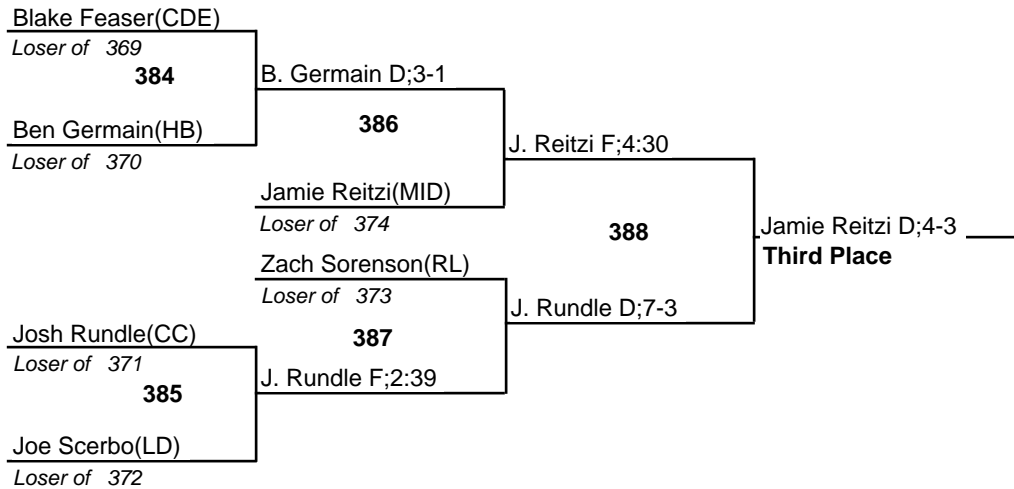

171

2008-09 District 3, Section 2 Wrestling Tournament

10 February 2009

189

2008-09 District 3, Section 2 Wrestling Tournament

10 February 2009

215

2008-09 District 3, Section 2 Wrestling Tournament