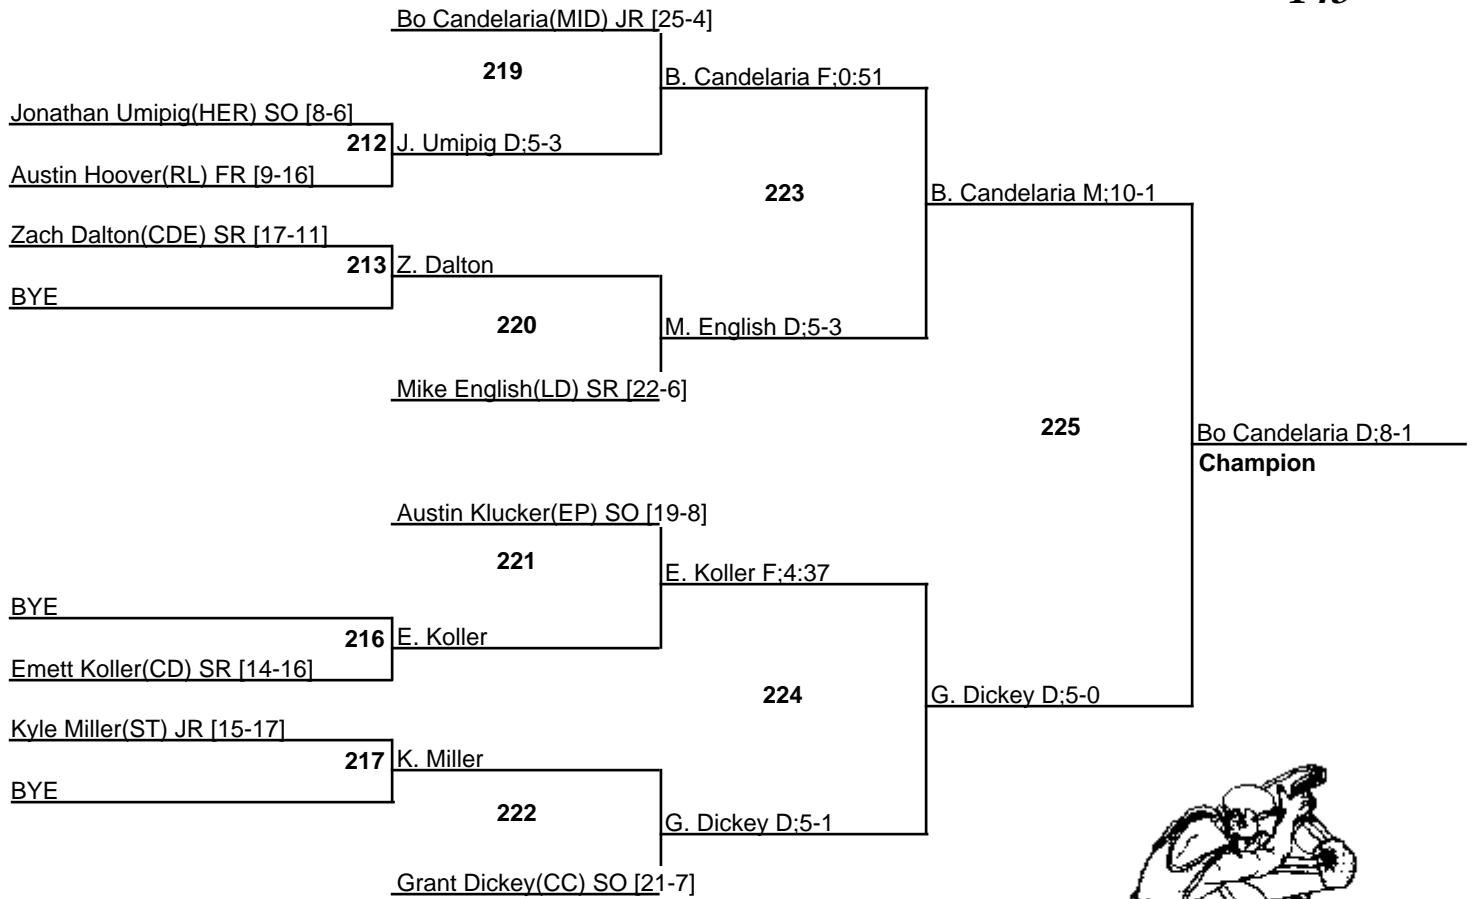

10 February 2009

135

2008-09 District 3, Section 2 Wrestling Tournament

10 February 2009

140

2008-09 District 3, Section 2 Wrestling Tournament

10 February 2009

145