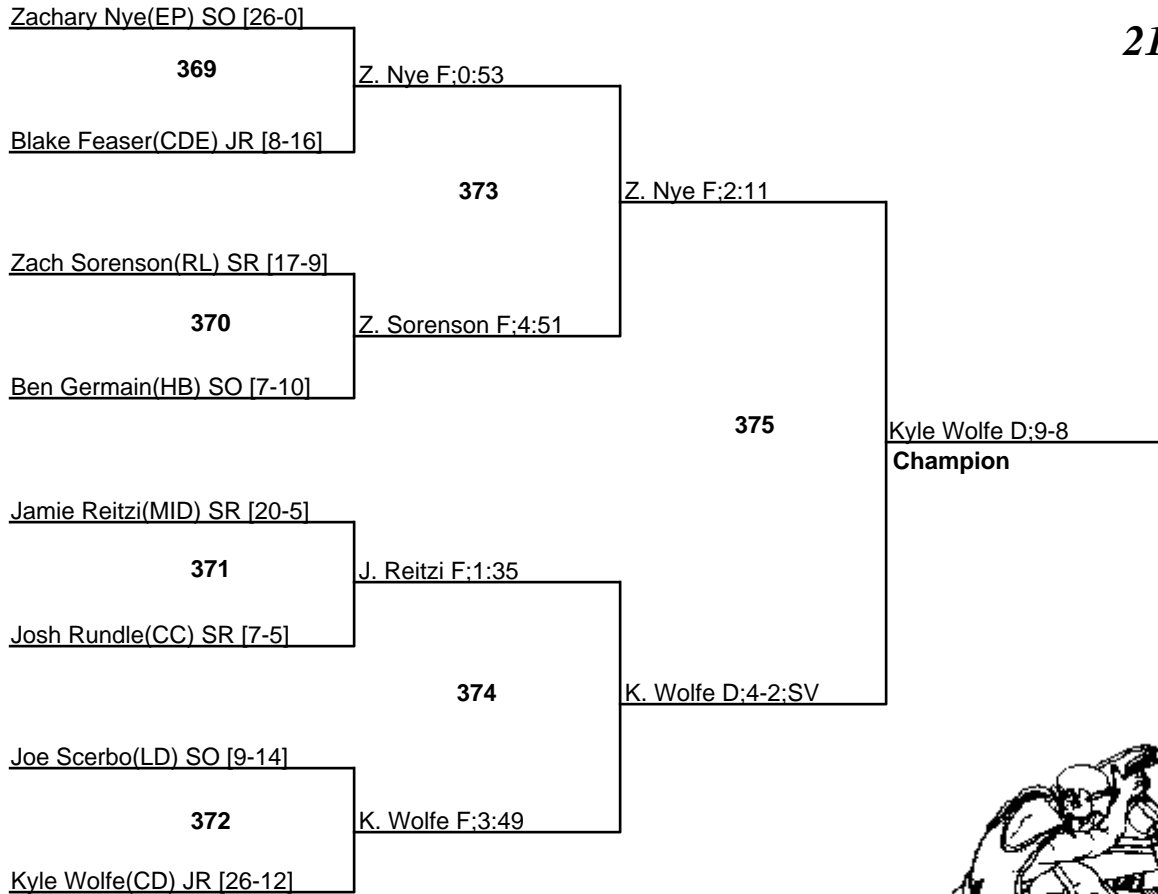

171

2008-09 District 3, Section 2 Wrestling Tournament

10 February 2009

189

2008-09 District 3, Section 2 Wrestling Tournament

10 February 2009

215

2008-09 District 3, Section 2 Wrestling Tournament