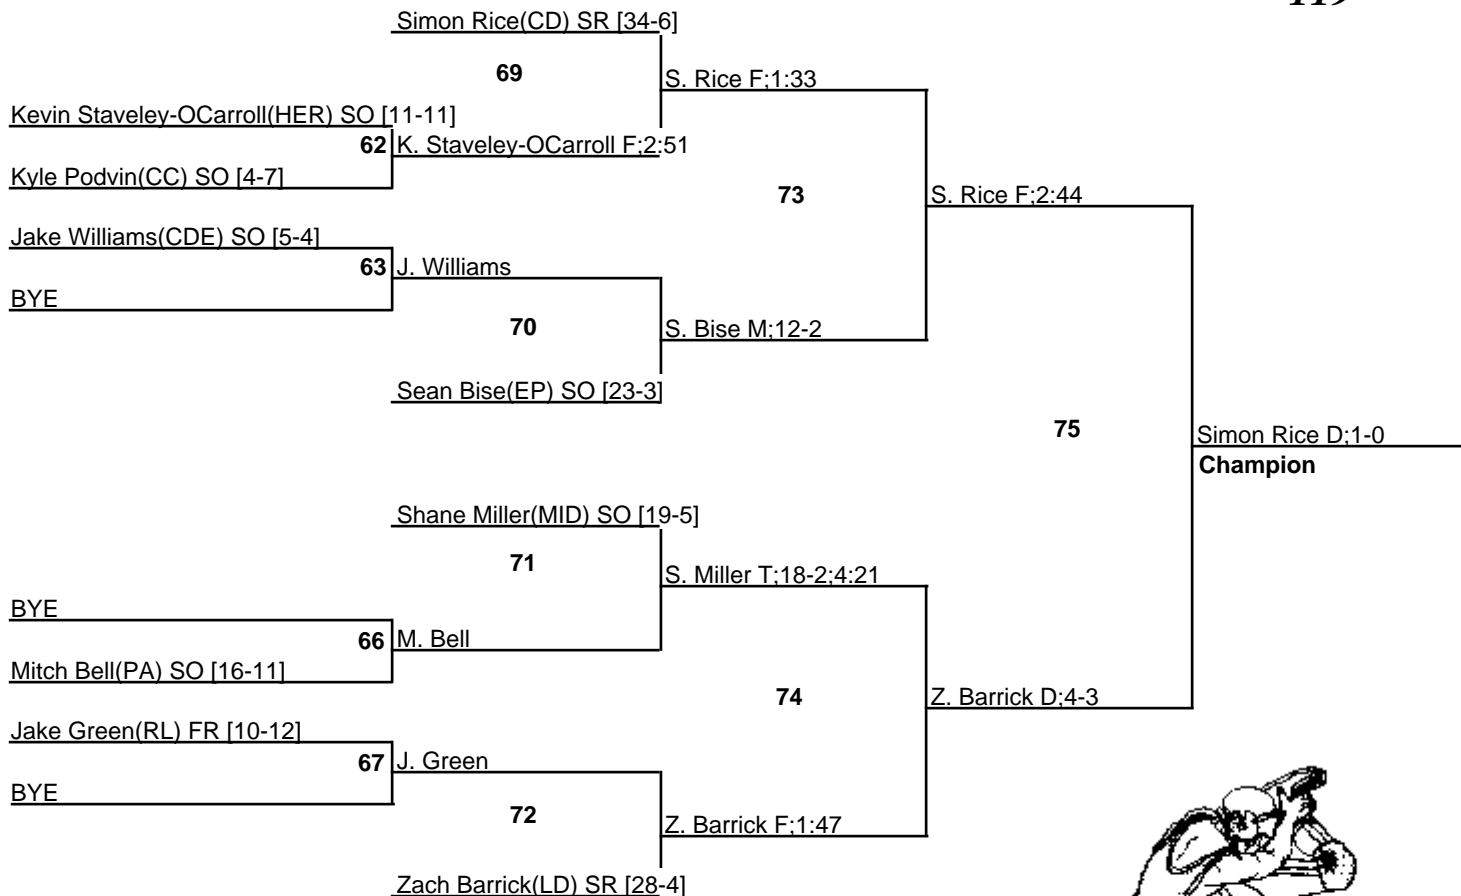

2008-09 District 3, Section 2 Wrestling Tournament

10 February 2009

103

2008-09 District 3, Section 2 Wrestling Tournament

10 February 2009

112

2008-09 District 3, Section 2 Wrestling Tournament

10 February 2009

119

2008-09 District 3, Section 2 Wrestling Tournament

10 February 2009

125

2008-09 District 3, Section 2 Wrestling Tournament

10 February 2009

130

2008-09 District 3, Section 2 Wrestling Tournament

10 February 2009

135

2008-09 District 3, Section 2 Wrestling Tournament

10 February 2009

140

2008-09 District 3, Section 2 Wrestling Tournament

10 February 2009

145