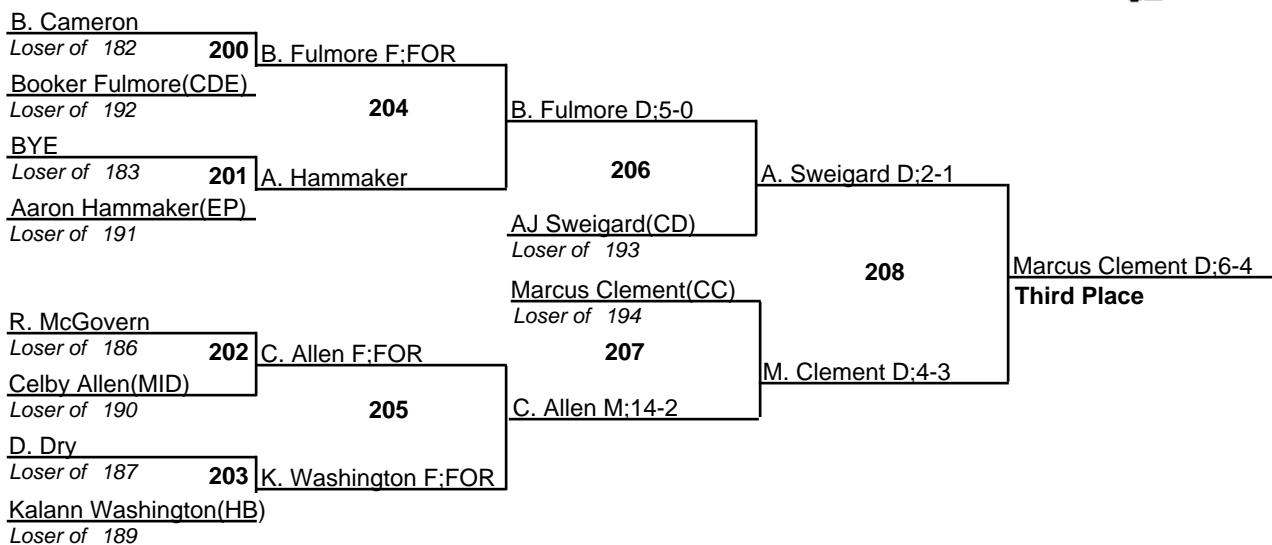

10 February 2009

135

2008-09 District 3, Section 2 Wrestling Tournament

10 February 2009

140

2008-09 District 3, Section 2 Wrestling Tournament

10 February 2009

145