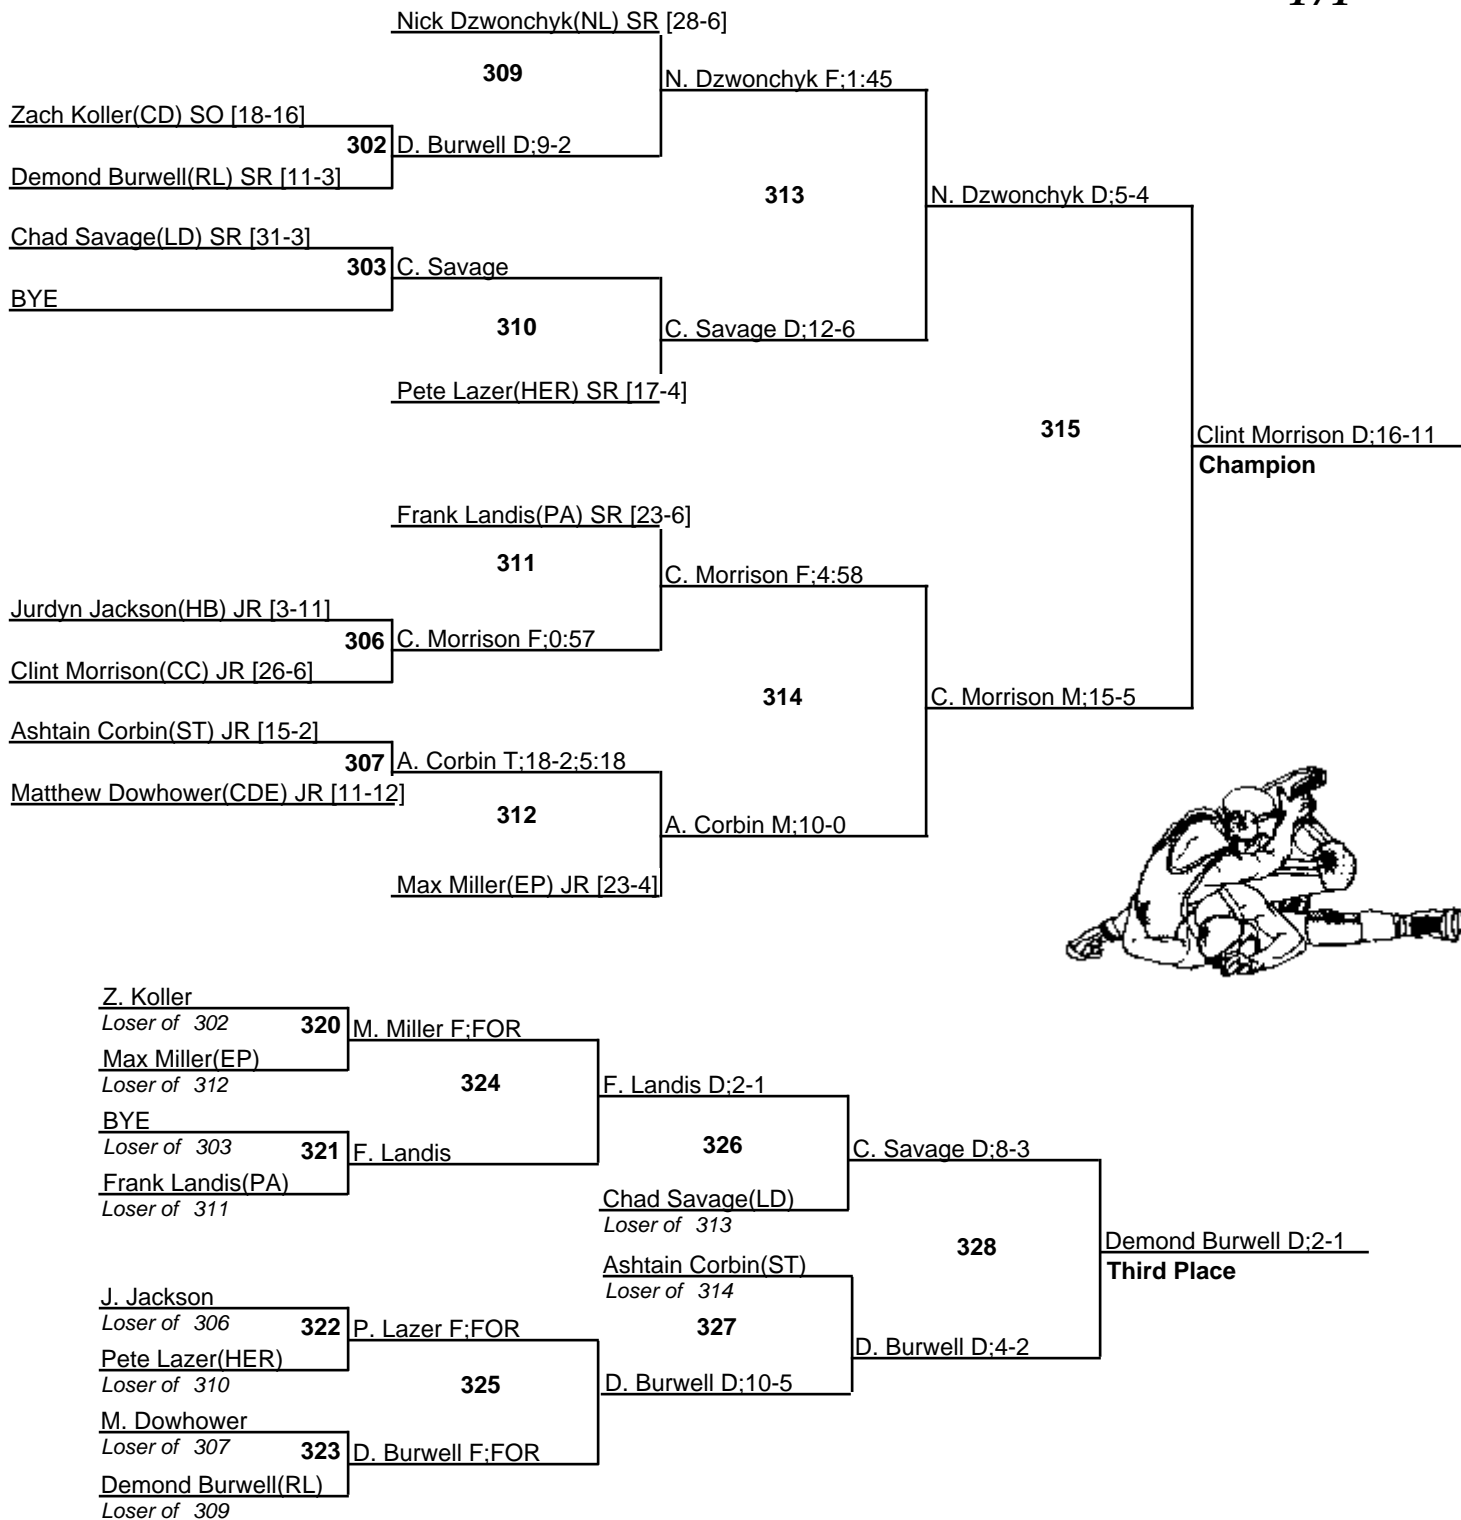

2008-09 District 3, Section 2 Wrestling Tournament

10 February 2009

171