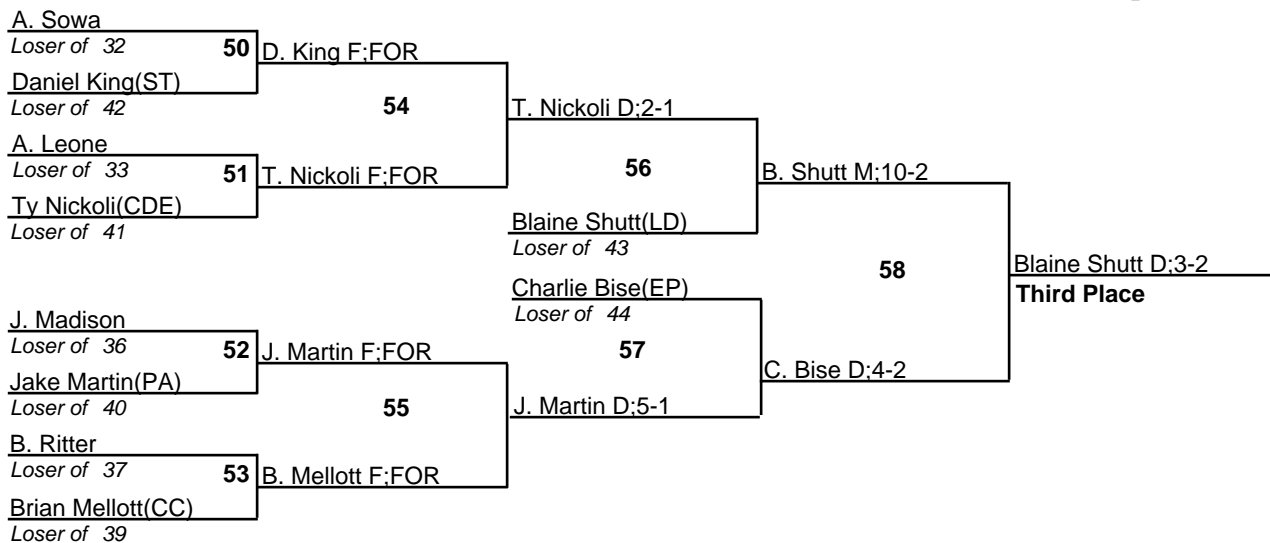

2008-09 District 3, Section 2 Wrestling Tournament

10 February 2009

103

2008-09 District 3, Section 2 Wrestling Tournament

10 February 2009

112

2008-09 District 3, Section 2 Wrestling Tournament

10 February 2009

119

2008-09 District 3, Section 2 Wrestling Tournament

10 February 2009

125

2008-09 District 3, Section 2 Wrestling Tournament

10 February 2009

130

2008-09 District 3, Section 2 Wrestling Tournament