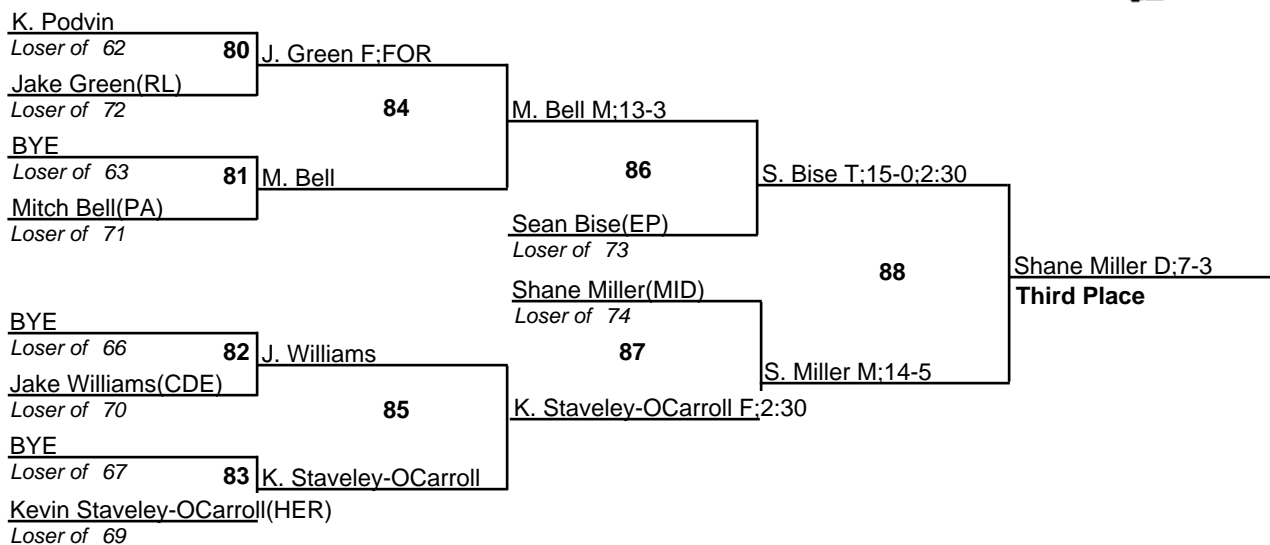

2008-09 District 3, Section 2 Wrestling Tournament

10 February 2009

103

2008-09 District 3, Section 2 Wrestling Tournament

10 February 2009

112

2008-09 District 3, Section 2 Wrestling Tournament

10 February 2009

119

2008-09 District 3, Section 2 Wrestling Tournament

10 February 2009

125

2008-09 District 3, Section 2 Wrestling Tournament

10 February 2009

130

2008-09 District 3, Section 2 Wrestling Tournament