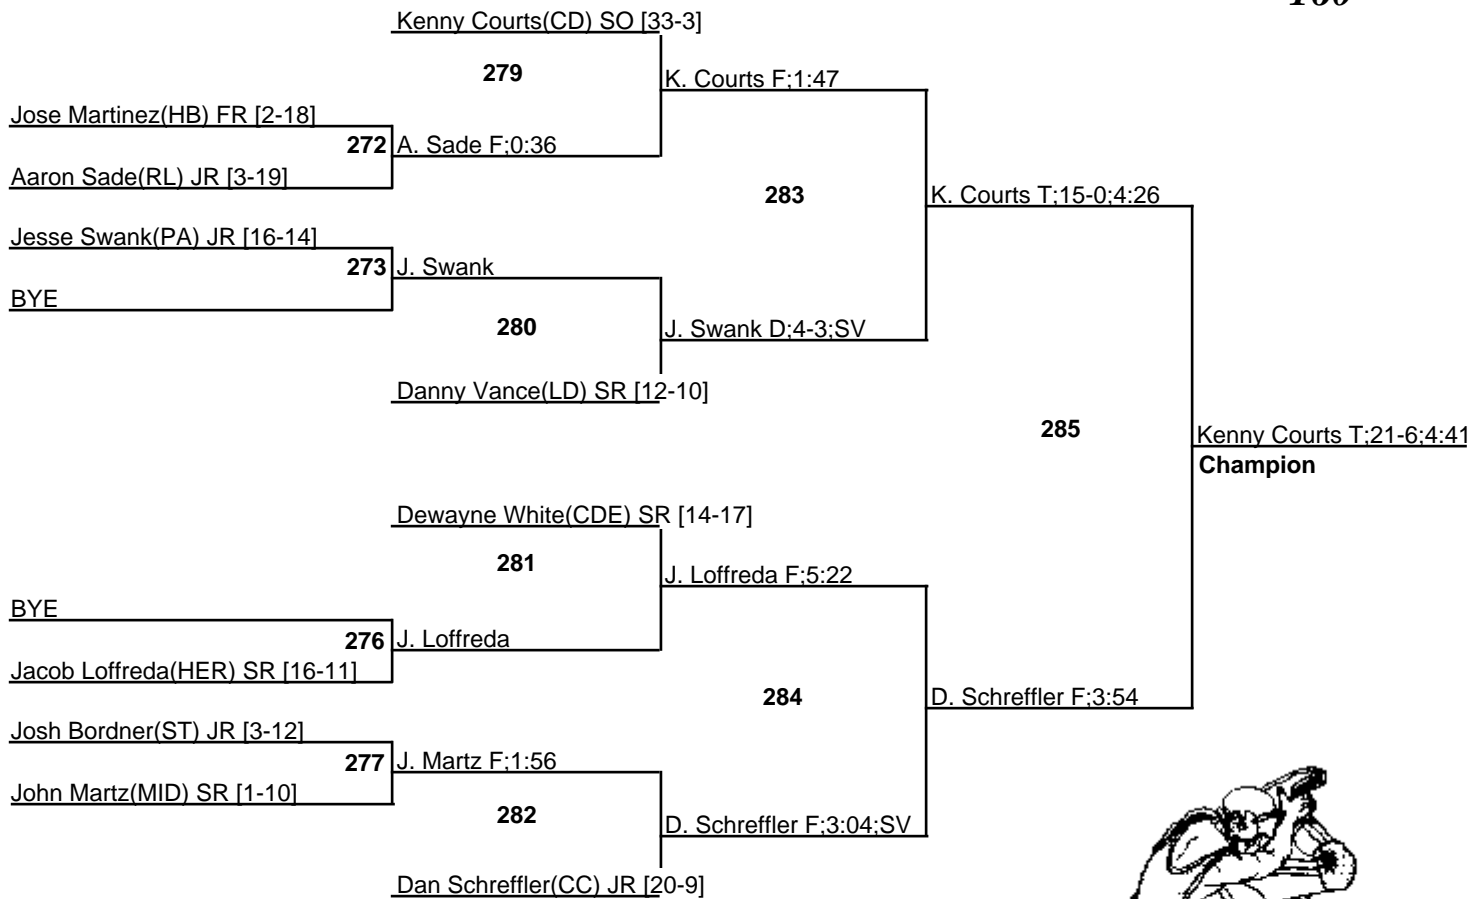

2008-09 District 3, Section 2 Wrestling Tournament

10 February 2009

152

2008-09 District 3, Section 2 Wrestling Tournament

10 February 2009

160

2008-09 District 3, Section 2 Wrestling Tournament

10 February 2009