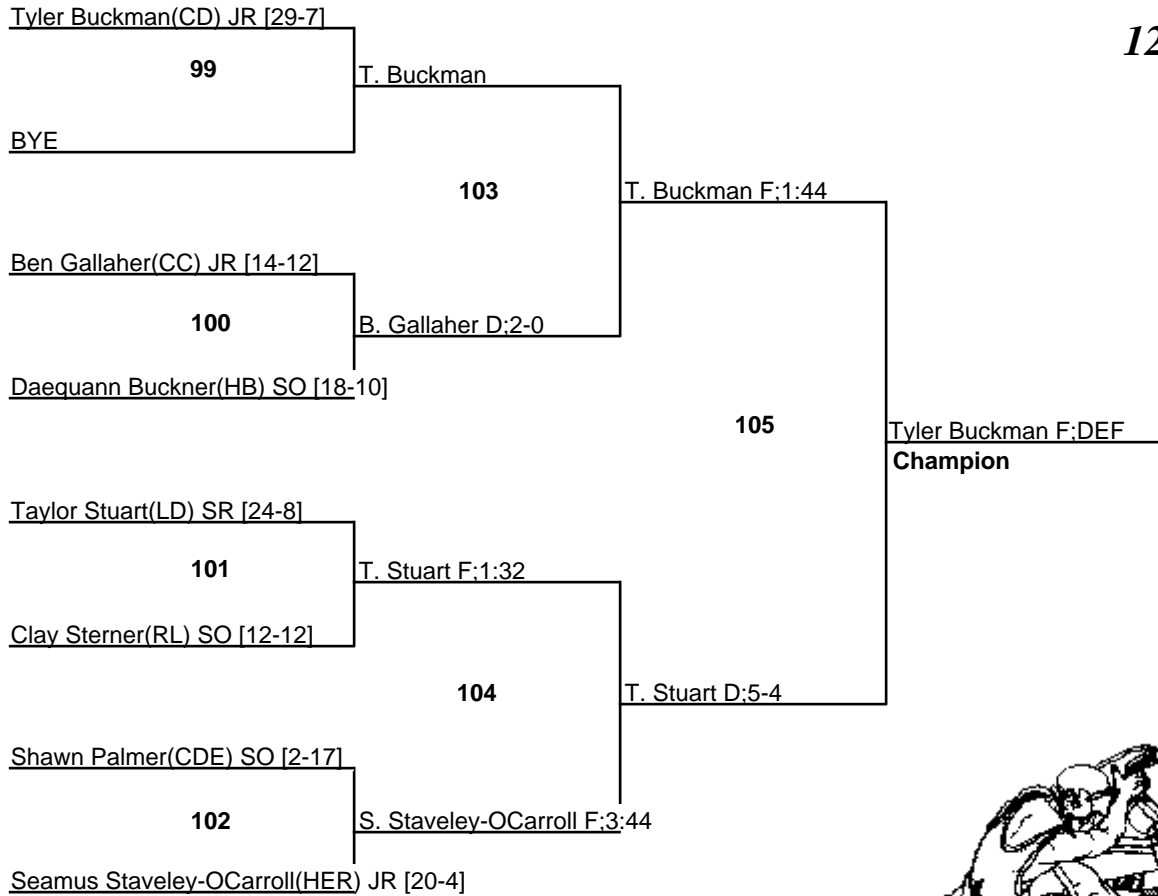

2008-09 District 3, Section 2 Wrestling Tournament

10 February 2009

103

2008-09 District 3, Section 2 Wrestling Tournament

10 February 2009

112

2008-09 District 3, Section 2 Wrestling Tournament

10 February 2009

119

2008-09 District 3, Section 2 Wrestling Tournament

10 February 2009

125

2008-09 District 3, Section 2 Wrestling Tournament

10 February 2009

130

2008-09 District 3, Section 2 Wrestling Tournament