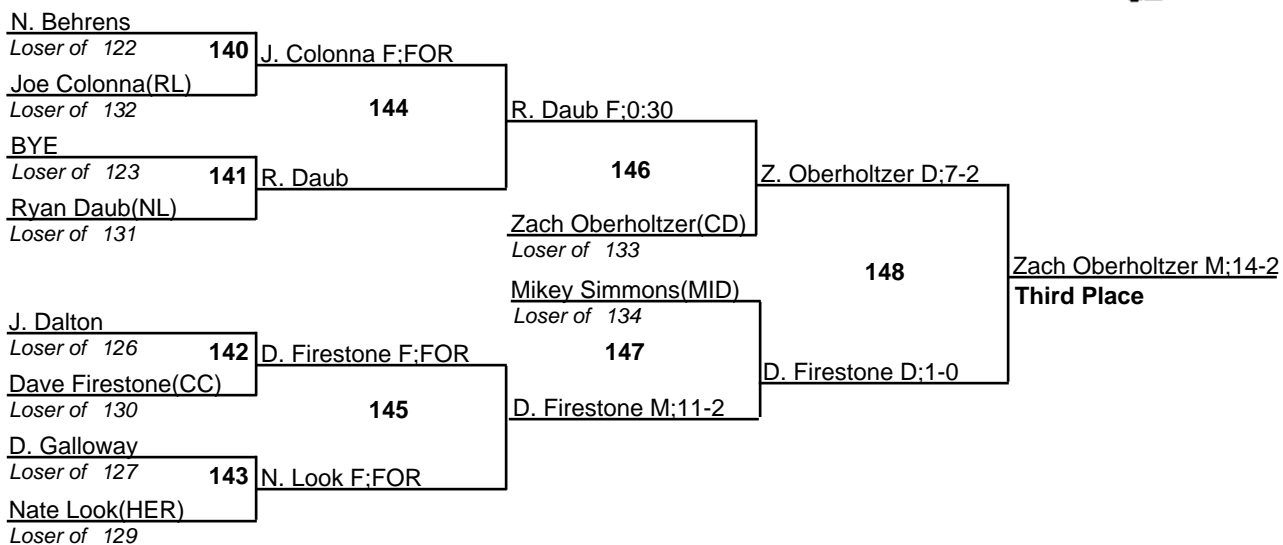

119

2008-09 District 3, Section 2 Wrestling Tournament

10 February 2009

125

2008-09 District 3, Section 2 Wrestling Tournament

10 February 2009

130

2008-09 District 3, Section 2 Wrestling Tournament