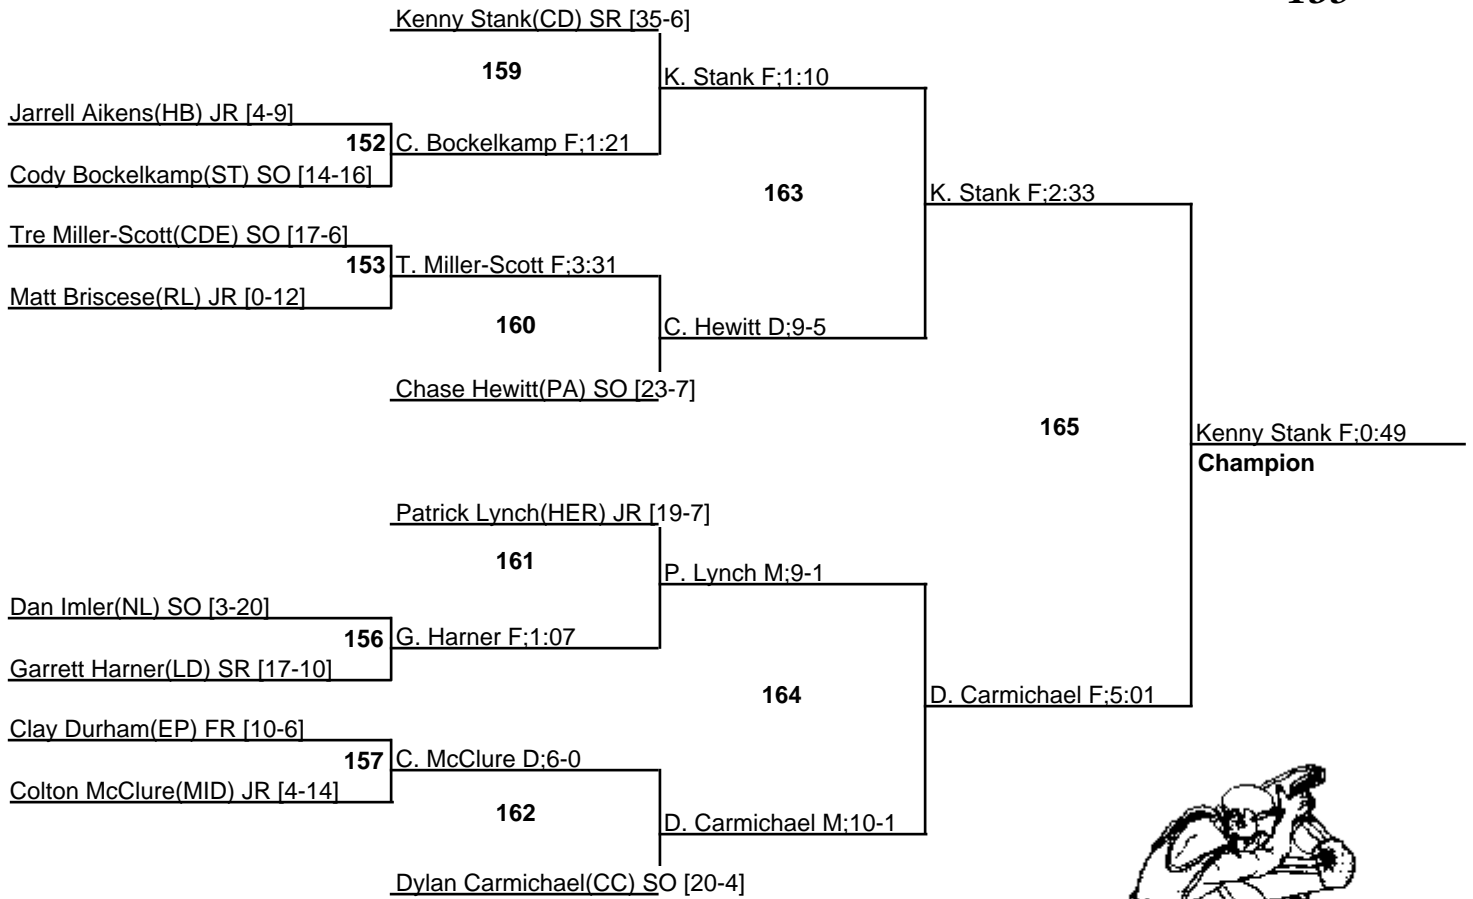

2008-09 District 3, Section 2 Wrestling Tournament

10 February 2009

135