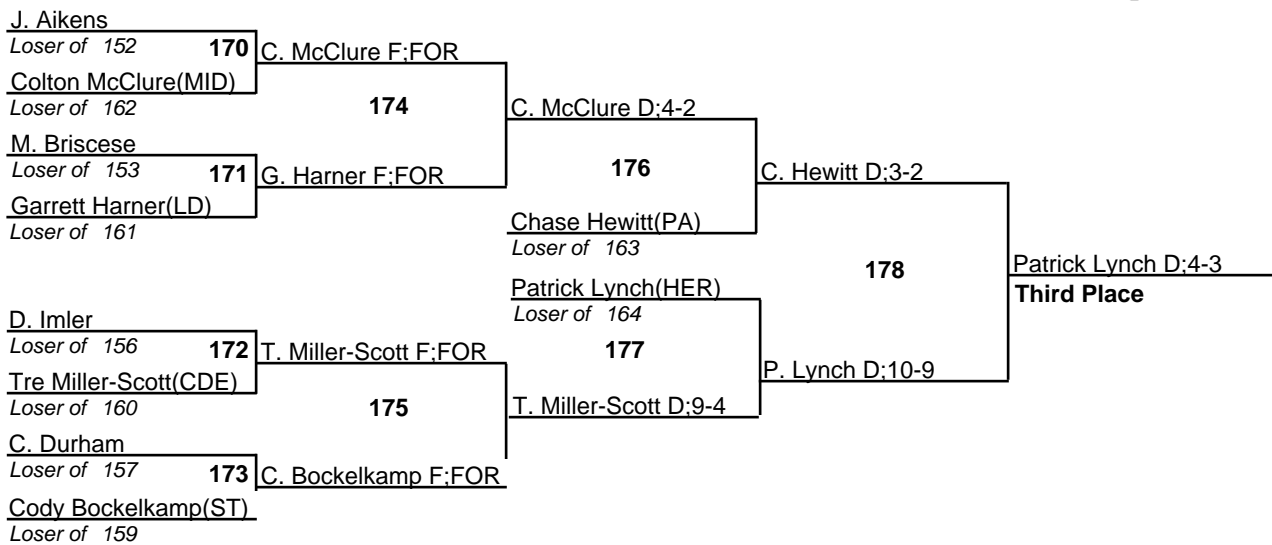

2008-09 District 3, Section 2 Wrestling Tournament

10 February 2009

135