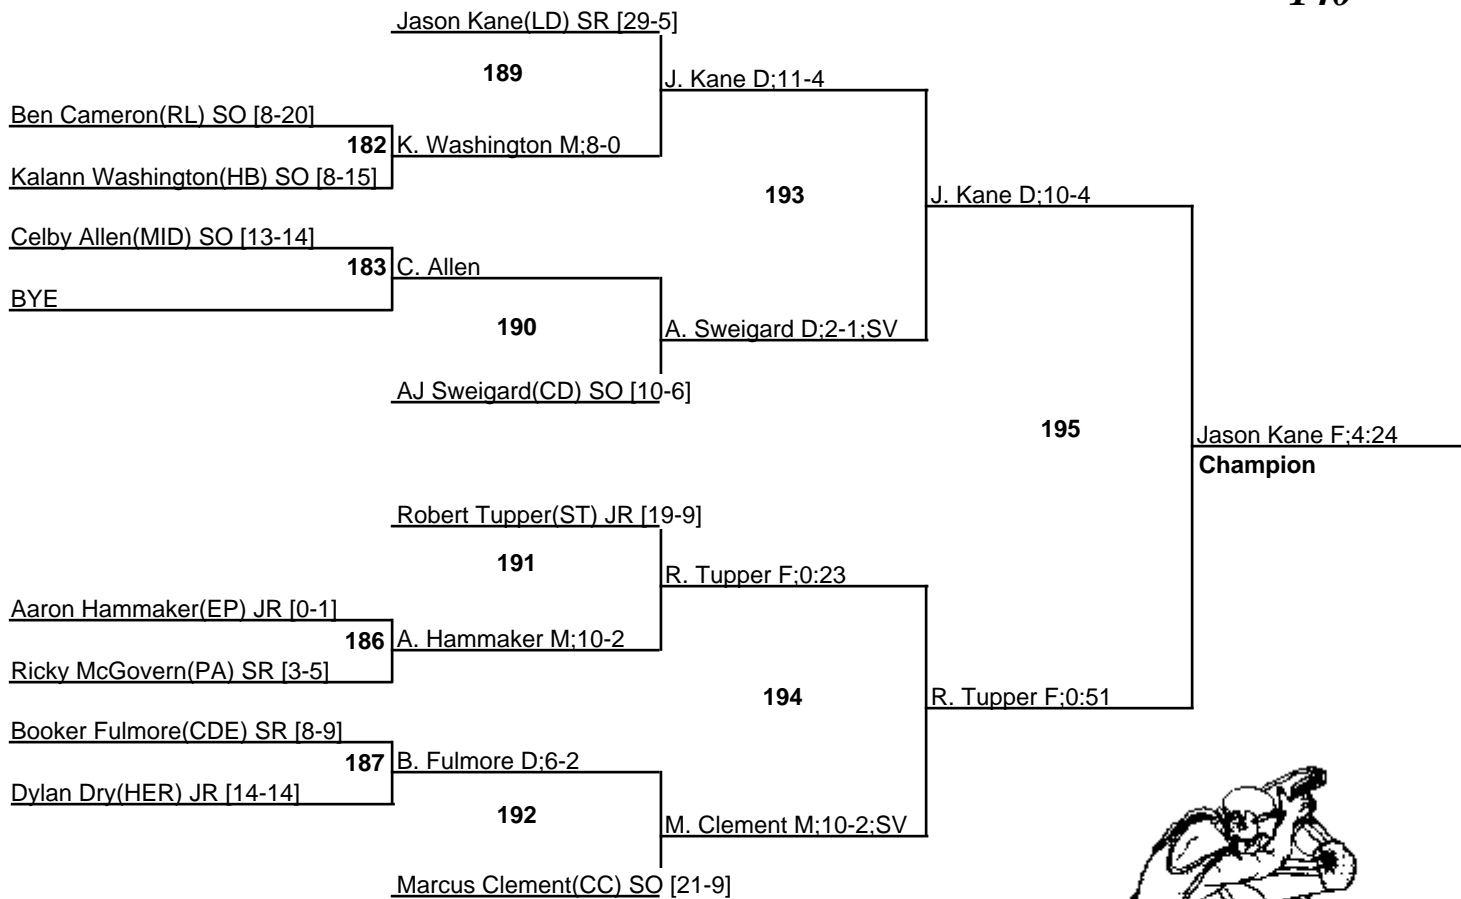

10 February 2009

135

2008-09 District 3, Section 2 Wrestling Tournament

10 February 2009

140

2008-09 District 3, Section 2 Wrestling Tournament

10 February 2009

145