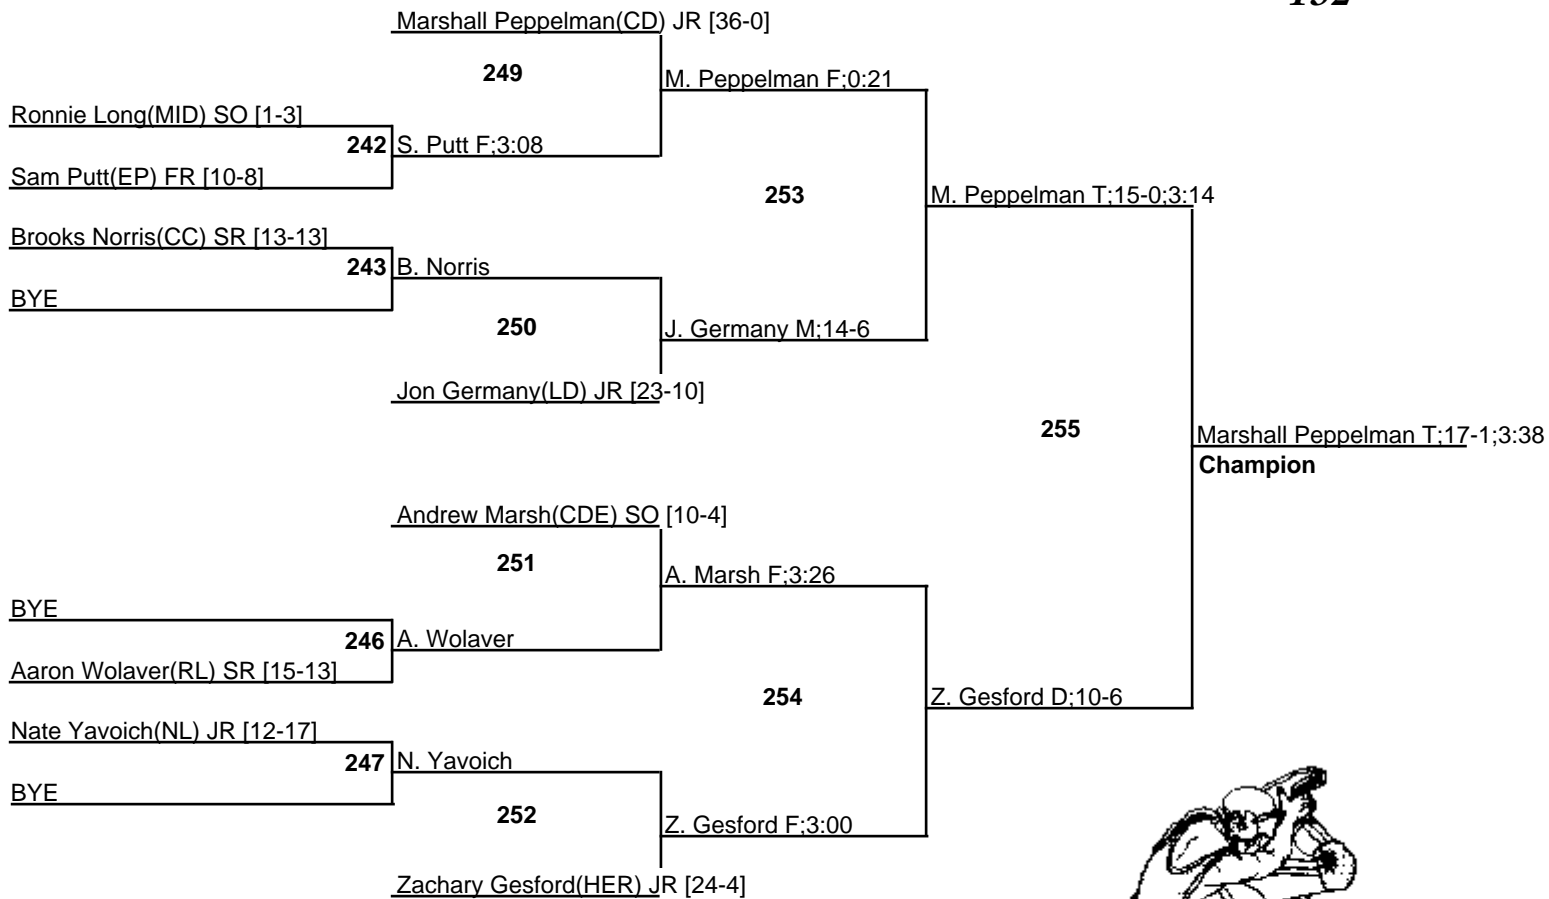

2008-09 District 3, Section 2 Wrestling Tournament

10 February 2009

152