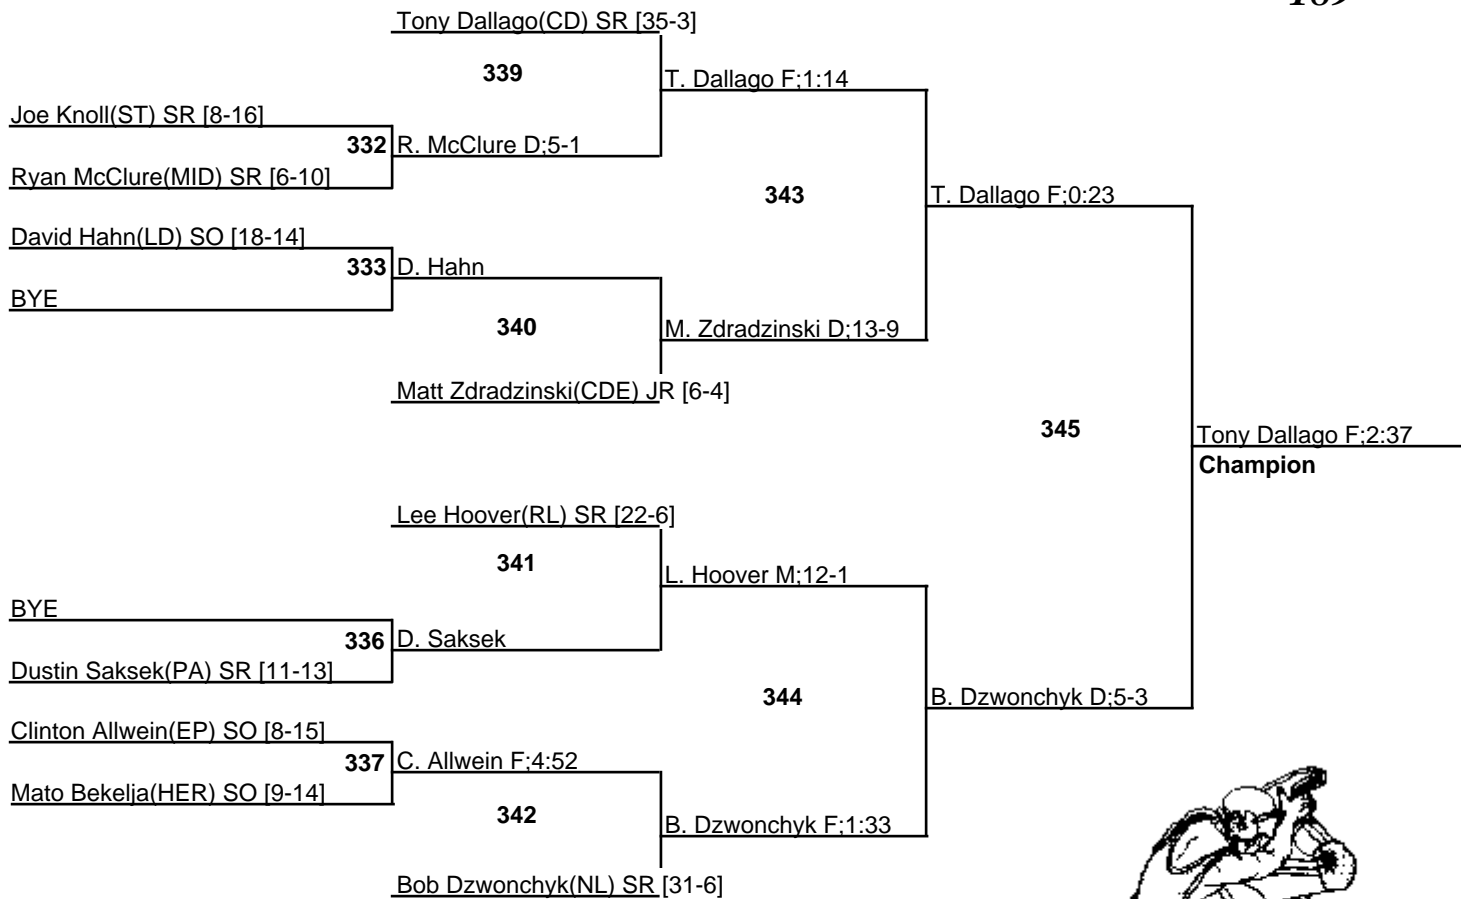

2008-09 District 3, Section 2 Wrestling Tournament

10 February 2009

189