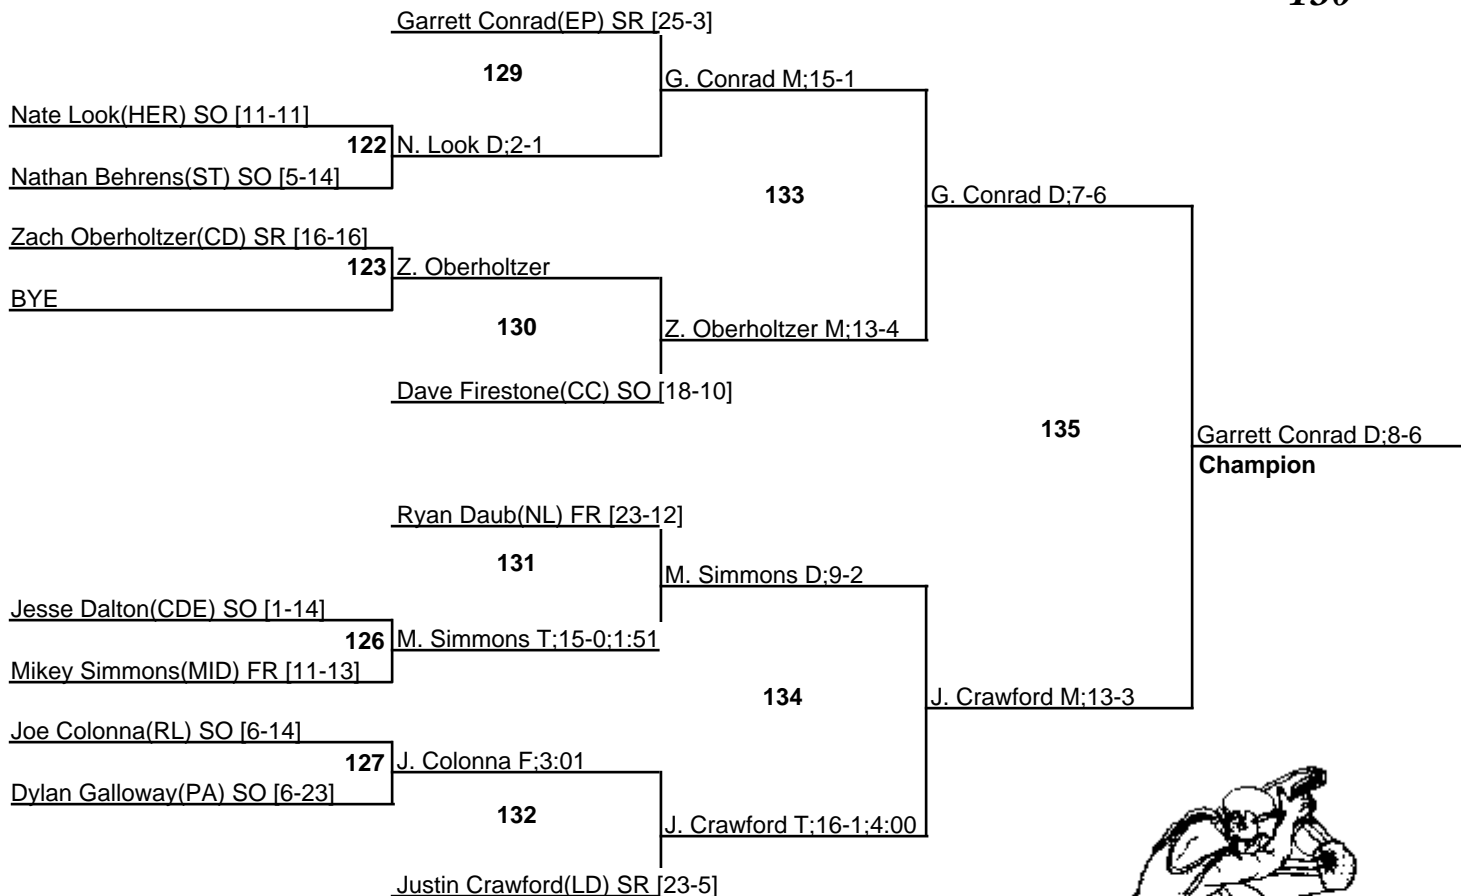

2008-09 District 3, Section 2 Wrestling Tournament

10 February 2009

103

2008-09 District 3, Section 2 Wrestling Tournament

10 February 2009

112

2008-09 District 3, Section 2 Wrestling Tournament

10 February 2009

119

2008-09 District 3, Section 2 Wrestling Tournament

10 February 2009

125

2008-09 District 3, Section 2 Wrestling Tournament

10 February 2009

130

2008-09 District 3, Section 2 Wrestling Tournament

10 February 2009

135

2008-09 District 3, Section 2 Wrestling Tournament

10 February 2009

140

2008-09 District 3, Section 2 Wrestling Tournament

10 February 2009

145