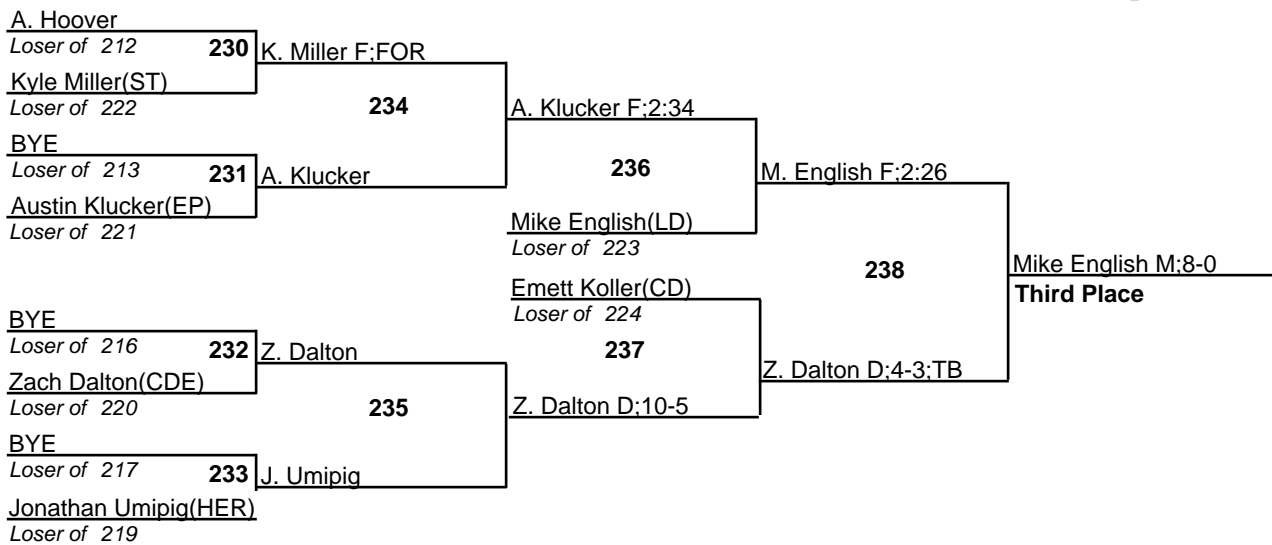

10 February 2009

135

2008-09 District 3, Section 2 Wrestling Tournament

10 February 2009

140

2008-09 District 3, Section 2 Wrestling Tournament

10 February 2009

145