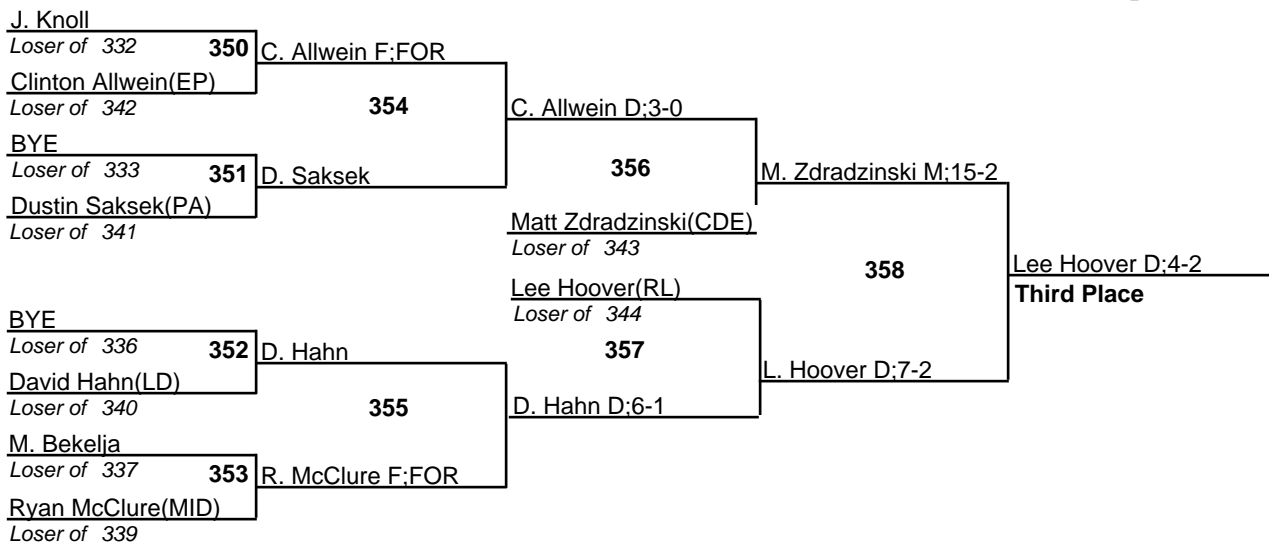

2008-09 District 3, Section 2 Wrestling Tournament

10 February 2009

189