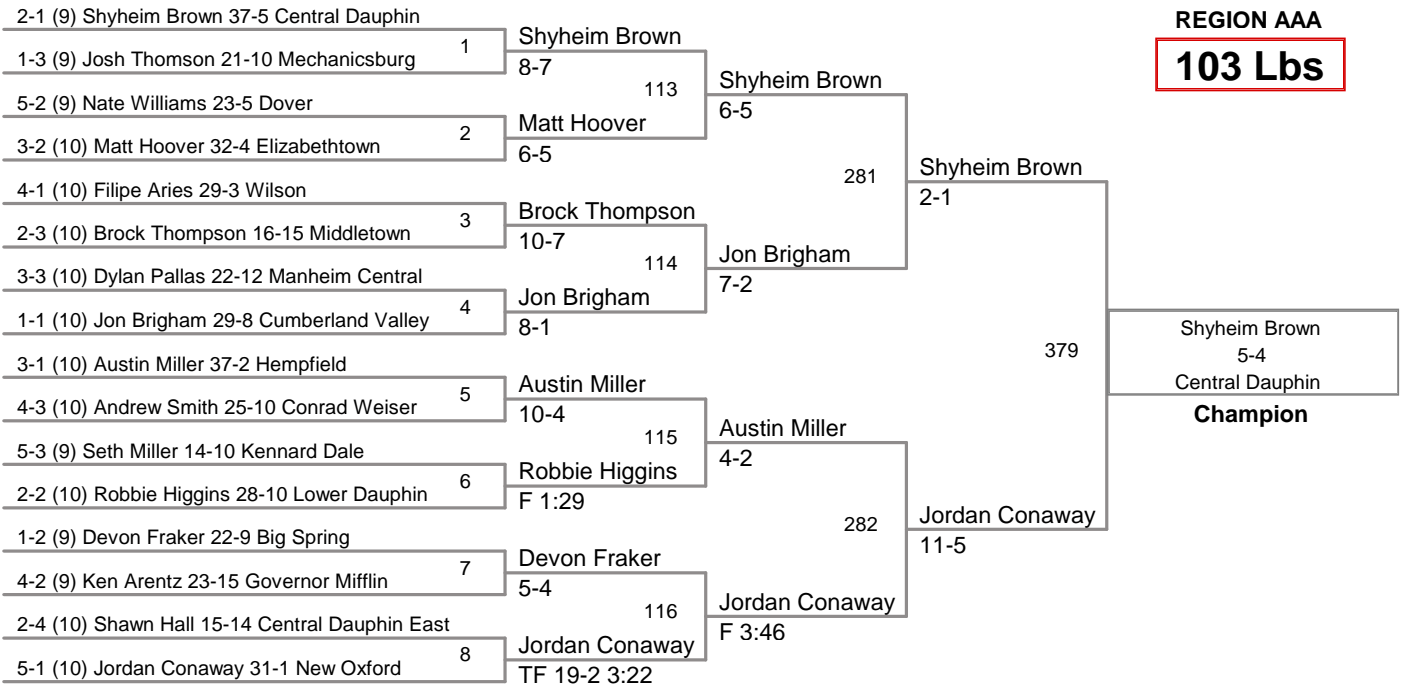

PIAA SOUTHCENTRAL
REGION AAA

103 Lbs

PIAA SOUTHCENTRAL
REGION AAA

135 Lbs

PIAA SOUTHCENTRAL
REGION AAA

145 Lbs

PIAA SOUTHCENTRAL
REGION AAA

152 Lbs

PIAA SOUTHCENTRAL
REGION AAA

189 Lbs

PIAA SOUTHCENTRAL
REGION AAA

215 Lbs