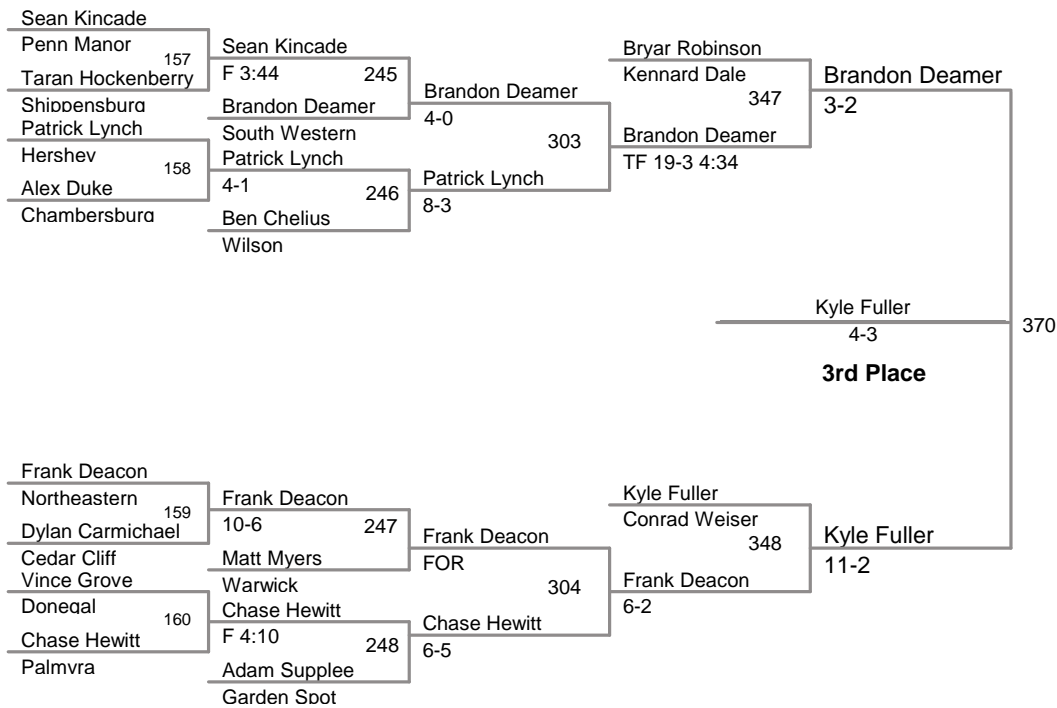

PIAA SOUTHCENTRAL
REGION AAA

103 Lbs

PIAA SOUTHCENTRAL
REGION AAA

135 Lbs

PIAA SOUTHCENTRAL
REGION AAA

145 Lbs

PIAA SOUTHCENTRAL
REGION AAA

152 Lbs

PIAA SOUTHCENTRAL
REGION AAA

189 Lbs

PIAA SOUTHCENTRAL
REGION AAA

215 Lbs