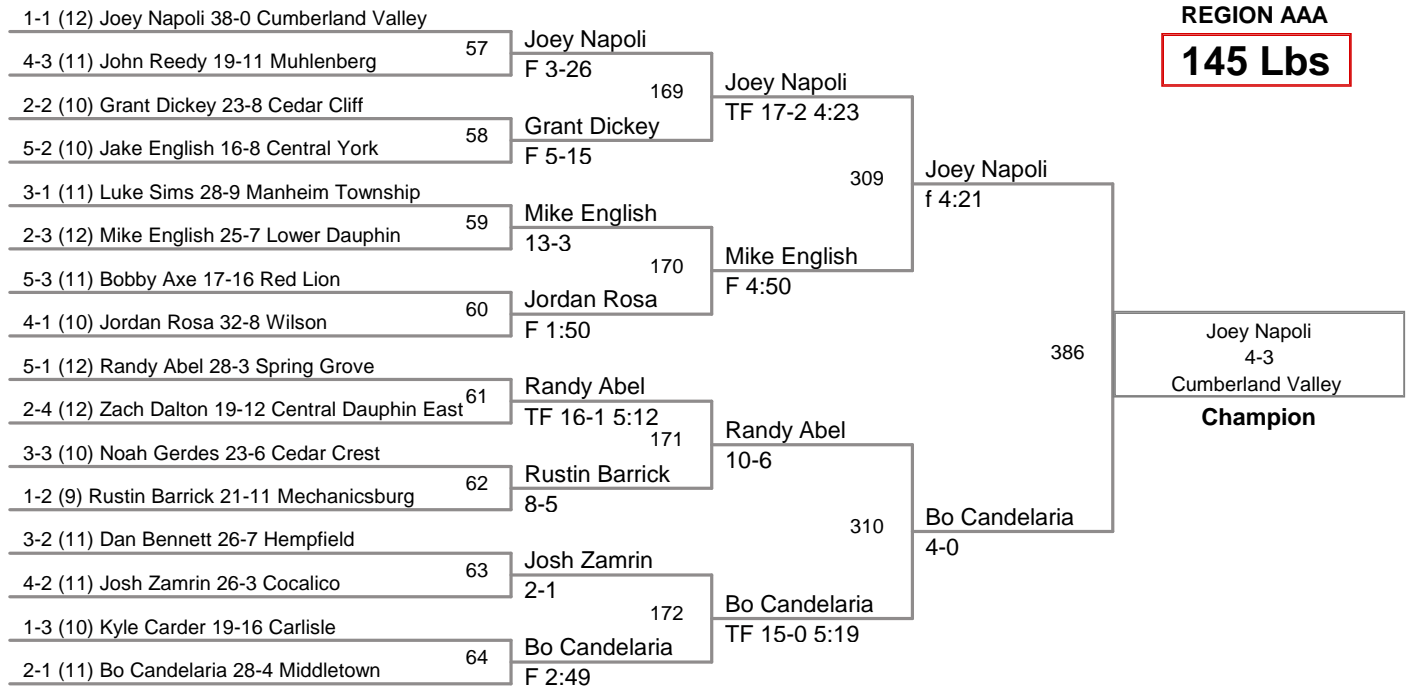

PIAA SOUTHCENTRAL
REGION AAA

103 Lbs

PIAA SOUTHCENTRAL
REGION AAA

135 Lbs

PIAA SOUTHCENTRAL
REGION AAA

145 Lbs

PIAA SOUTHCENTRAL
REGION AAA

152 Lbs

PIAA SOUTHCENTRAL
REGION AAA

189 Lbs

PIAA SOUTHCENTRAL
REGION AAA

215 Lbs