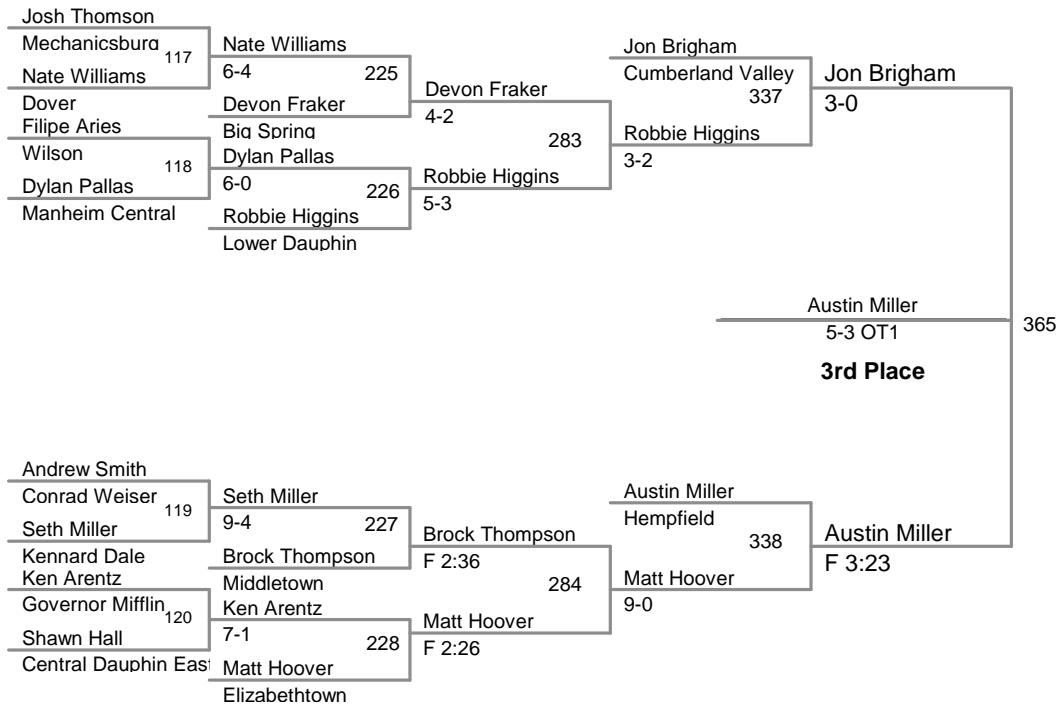

PIAA SOUTHCENTRAL
REGION AAA

103 Lbs

PIAA SOUTHCENTRAL
REGION AAA

135 Lbs

PIAA SOUTHCENTRAL
REGION AAA

145 Lbs

PIAA SOUTHCENTRAL
REGION AAA

152 Lbs

PIAA SOUTHCENTRAL
REGION AAA

189 Lbs

PIAA SOUTHCENTRAL
REGION AAA

215 Lbs