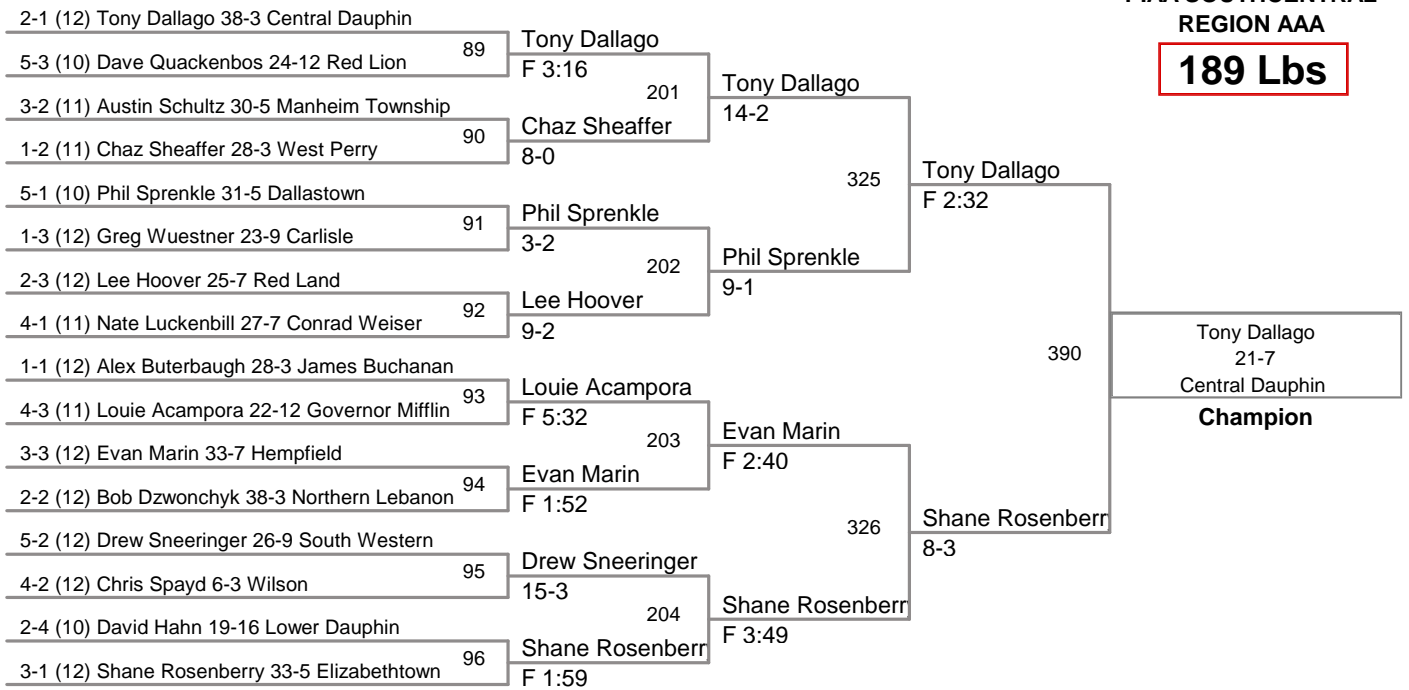

PIAA SOUTHCENTRAL
REGION AAA

103 Lbs

PIAA SOUTHCENTRAL
REGION AAA

135 Lbs

PIAA SOUTHCENTRAL
REGION AAA

145 Lbs

PIAA SOUTHCENTRAL
REGION AAA

152 Lbs

PIAA SOUTHCENTRAL
REGION AAA

189 Lbs

PIAA SOUTHCENTRAL
REGION AAA

215 Lbs