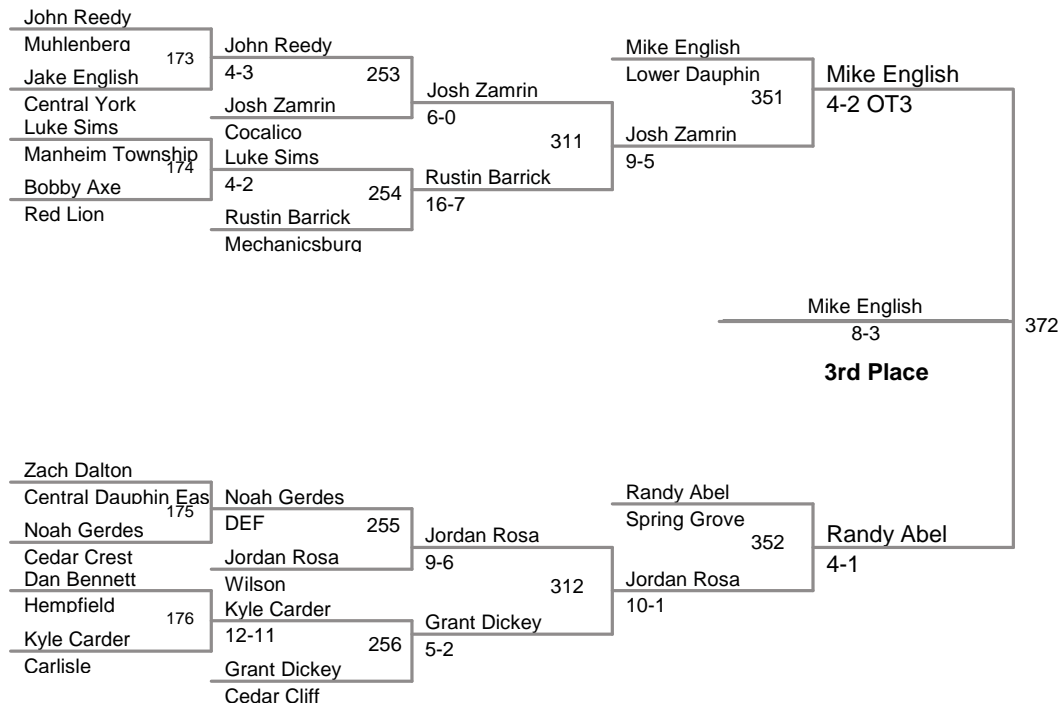

PIAA SOUTHCENTRAL
REGION AAA

103 Lbs

PIAA SOUTHCENTRAL
REGION AAA

135 Lbs

PIAA SOUTHCENTRAL
REGION AAA

145 Lbs

PIAA SOUTHCENTRAL
REGION AAA

152 Lbs

PIAA SOUTHCENTRAL
REGION AAA

189 Lbs

PIAA SOUTHCENTRAL
REGION AAA

215 Lbs