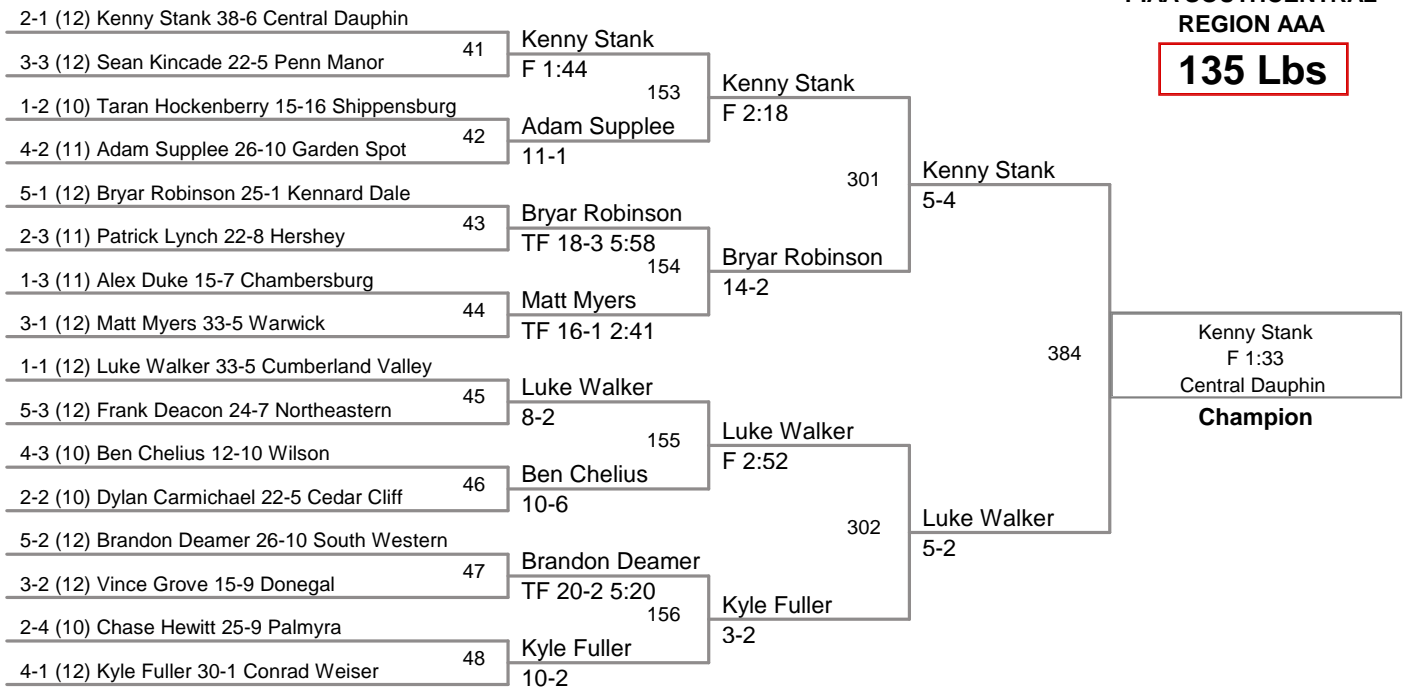

PIAA SOUTHCENTRAL
REGION AAA

103 Lbs

PIAA SOUTHCENTRAL
REGION AAA

135 Lbs

PIAA SOUTHCENTRAL
REGION AAA

145 Lbs

PIAA SOUTHCENTRAL
REGION AAA

152 Lbs

PIAA SOUTHCENTRAL
REGION AAA

189 Lbs

PIAA SOUTHCENTRAL
REGION AAA

215 Lbs