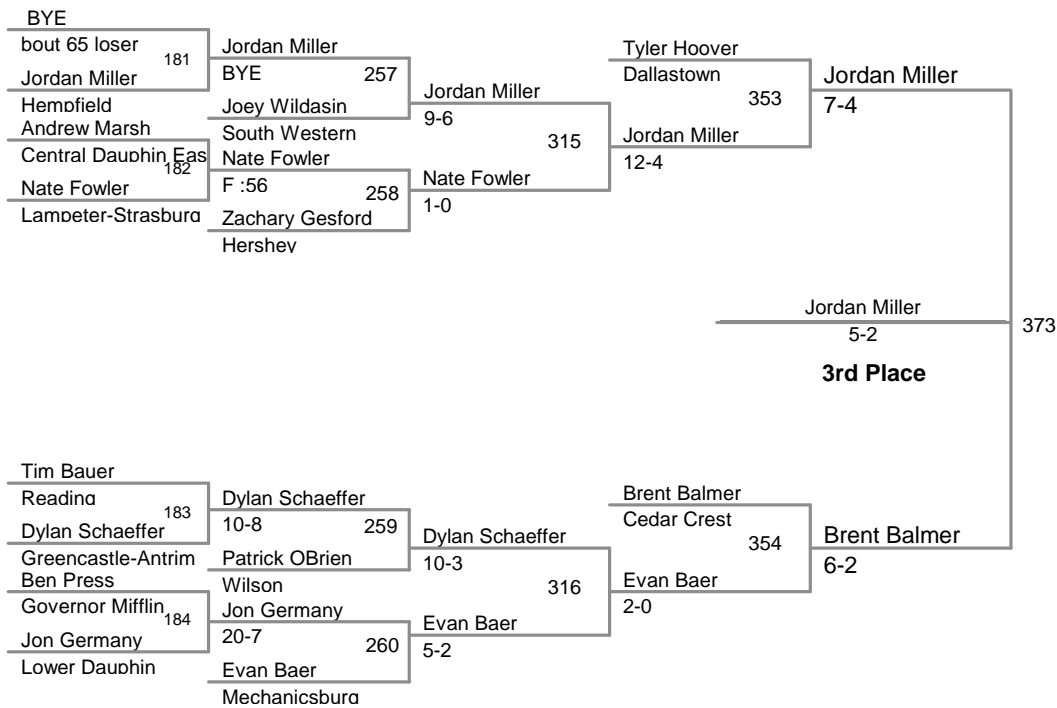

PIAA SOUTHCENTRAL
REGION AAA

103 Lbs

PIAA SOUTHCENTRAL
REGION AAA

135 Lbs

PIAA SOUTHCENTRAL
REGION AAA

145 Lbs

PIAA SOUTHCENTRAL
REGION AAA

152 Lbs

PIAA SOUTHCENTRAL
REGION AAA

189 Lbs

PIAA SOUTHCENTRAL
REGION AAA

215 Lbs