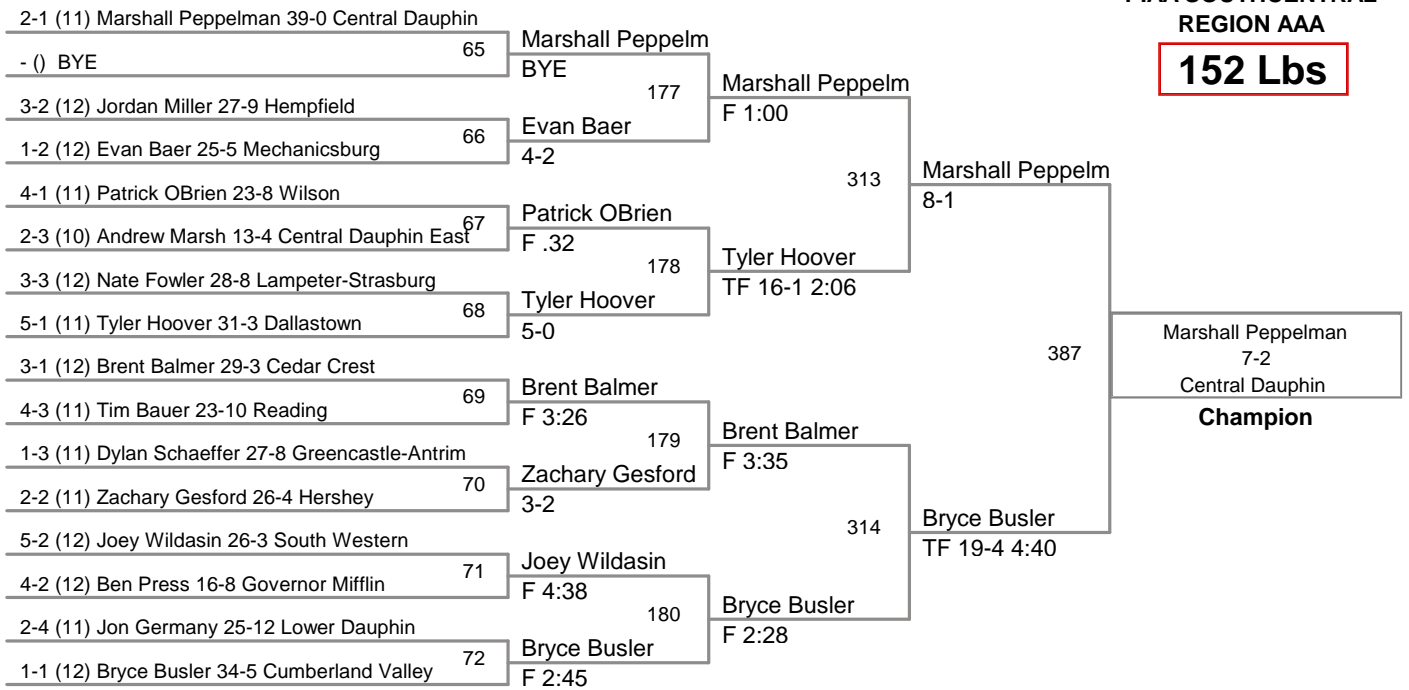

PIAA SOUTHCENTRAL
REGION AAA

103 Lbs

PIAA SOUTHCENTRAL
REGION AAA

135 Lbs

PIAA SOUTHCENTRAL
REGION AAA

145 Lbs

PIAA SOUTHCENTRAL
REGION AAA

152 Lbs

PIAA SOUTHCENTRAL
REGION AAA

189 Lbs

PIAA SOUTHCENTRAL
REGION AAA

215 Lbs